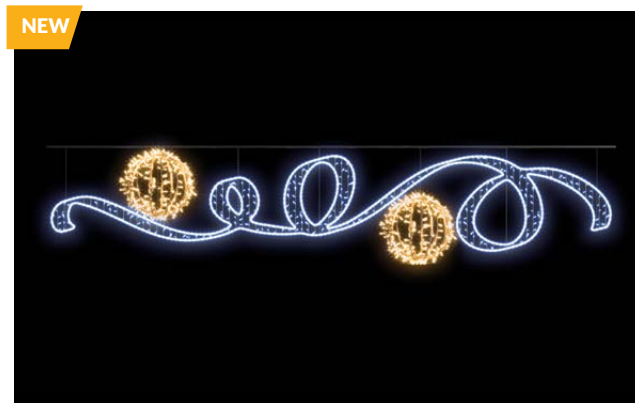

DANIEL 350

FOR POST

X6

36665.01

- 350 x 250 x 250 cm
- 230V 336W
- 62,0 kg

RIMONA 415

FOR ROPE

36707.12

- 85 x 415 x 50 cm
- 230V 128W
- 16,0 kg

36707.22

- 85 x 415 x 50 cm
- 230V 128W
- 16,0 kg

DANIEL 3D decorations are created from 2D elements.
Smaller quantity of 2D elements can be ordered on request.
DANIEL 3D decorations are sold with pole.