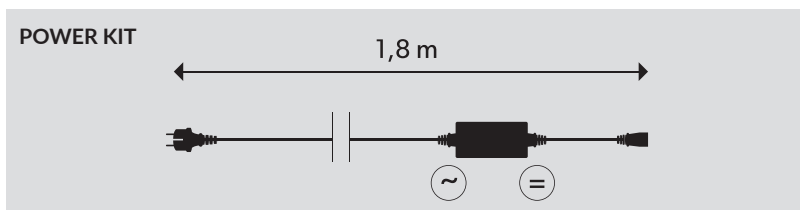

LED SUNBRIGHT DECOLIGHT 230V IP67

23940.04

- 15 m
- 230V 23W
- 1,0 kg
- 30
- max 20

23942.04

- 15 m
- 230V 23W
- 1,0 kg
- 30
- max 20

POWER KIT

23006.71

- 180 cm
- 230V max 460W
- 0,2 kg
-