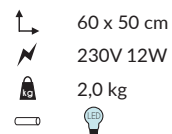

FOR TREE

39036.01

39036.02

FOR TREE

39037.01

39037.02

FOR TREE

39039.01

39039.02

FOR TREE

39038.01A

39038.02A

VIEW SYMBOL DEFINITIONS ONLINE

www.adam.ee | For more information contact us: sales@adam.ee