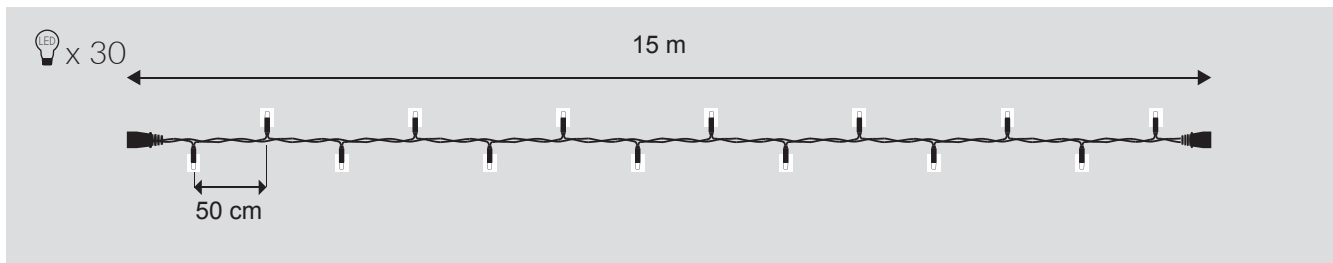

LED SUNBRIGHT DECOLIGHT 230V IP67

23940.04

- 15 m
- 230V 23W
- 1,0 kg
- 30
- max 20