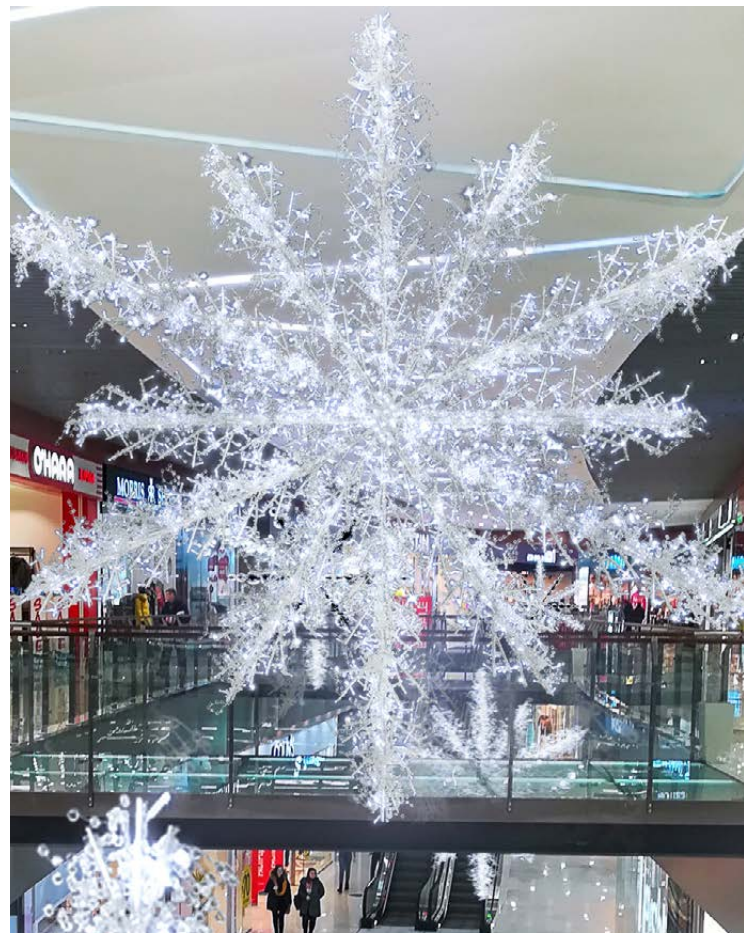

ADAMLIGHTS®

INSPIRED BY NORTHERN LIGHTS

NEW ARRIVALS 2020

TETON 220

41105.01A with CRYSTALS

- 225 x 250 x 35 cm
- 230V 168W
- 47,0 kg
-

TETON 220

41105.02A with CRYSTALS