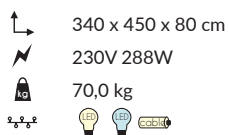

3D Decorations

NEW

VENUS GATE 340

47500.01

NEW

47500.02

NEW

47500.12