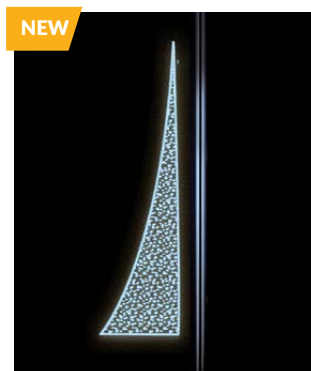

ZOOM 500

FOR POST

36703.11

↗ 500 x 170 cm
⚡ 230V 200W
⚖️ 13,0 kg
🔌 LED COB
🔌 LED

ZOOM 275

FOR POST

36704.11

↗ 275 x 90 cm
⚡ 230V 52W
⚖️ 8,5 kg
🔌 LED COB
🔌 LED

LASER 540

FOR POST

36702.11

↗ 540 x 175 cm
⚡ 230V 104W
⚖️ 14,0 kg
🔌 LED COB
🔌 LED

LASER 300

FOR POST

36705.11

↗ 300 x 100 cm
⚡ 230V 56W
⚖️ 9,0 kg
🔌 LED COB
🔌 LED

ZOOM 500

36703.22

↗ 500 x 170 cm
⚡ 230V 200W
⚖️ 13,0 kg
🔌 LED COB
🔌 LED

ZOOM 275

36704.22

↗ 275 x 90 cm
⚡ 230V 52W
⚖️ 8,5 kg
🔌 LED COB
🔌 LED

LASER 540

36702.22

↗ 540 x 175 cm
⚡ 230V 104W
⚖️ 14,0 kg
🔌 LED COB
🔌 LED

LASER 300

36705.22

↗ 300 x 100 cm
⚡ 230V 56W
⚖️ 9,0 kg
🔌 LED COB
🔌 LED