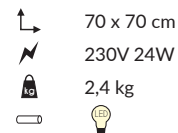

FOR TREE

39036.01

39036.02

FOR TREE

39037.01

39037.02

FOR TREE

39039.01

39039.02

FOR TREE

39038.01A

39038.02A

VIEW SYMBOL DEFINITIONS ONLINE

www.adam.ee | For more information contact us: sales@adam.ee