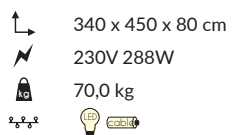

3D Decorations

NEW

VENUS GATE 340

47500.01

NEW

47500.02

NEW

47500.12