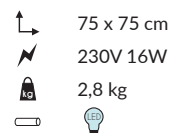

FOR TREE

39036.01

39036.02

FOR TREE

39037.01

39037.02

FOR TREE

39039.01

39039.02

FOR TREE

39038.01A

39038.02A

VIEW SYMBOL DEFINITIONS ONLINE

www.adam.ee | For more information contact us: sales@adam.ee