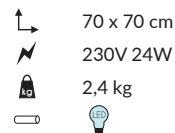

FOR TREE

39036.01

39036.02

FOR TREE

39037.01

39037.02

FOR TREE

39039.01

39039.02

FOR TREE

39038.01A

39038.02A

VIEW SYMBOL DEFINITIONS ONLINE

www.adam.ee | For more information contact us: sales@adam.ee