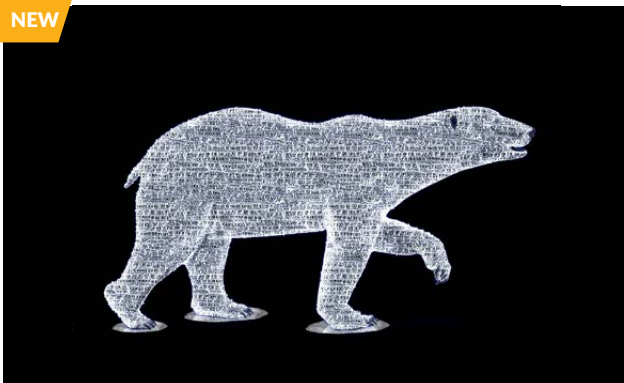

LADOGA 200

38815.02F FLASHING

-  200 x 80 x 80 cm
-  230V 120W
-  16,0 kg
-  
- FLASH  
-

NEW

POLAR BEAR 80

73957.01

-  80 x 160 x 50 cm
-  230V 35W
-  72,0 kg
-  

SIRET 3D 200