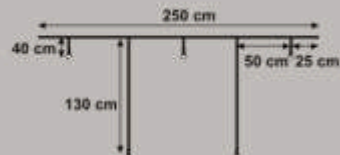

22610.71

1,1 kg

5 (max 75W)

cable