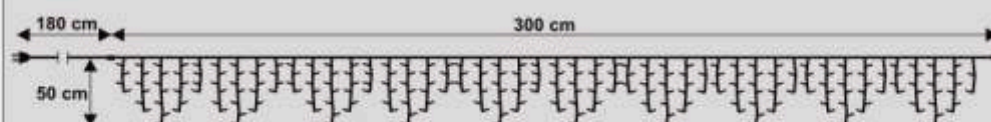

11511.02

- 152
- 20 (Number of strings)
- 230V 58W
- max 4
- 0,9kg

11531.02

- 190
- 50 (Number of strings)
- 230V 75W
- max 4
- 0,9kg