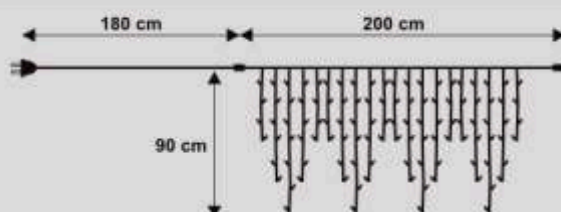

11511.02

- 152
- 20 (Number of strings)
- 230V 58W
- max 4
- 0,9kg

11531.02

- 190
- 50 (Number of strings)
- 230V 75W
- max 4
- 0,9kg

11901.02

- 406
- 230V 184W
- max 5
- 1,4kg

11901.04

- 406
- 230V 184W
- max 5
- 1,4kg