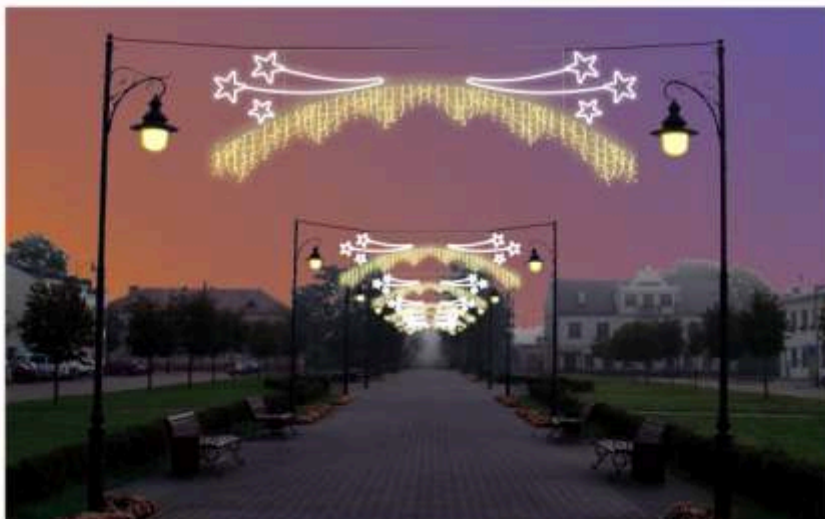

17181.02 120 x 370 cm 230V 273W 8,9 kg
 	38183.02 80 x 270 cm 230V 36W 7,5 kg