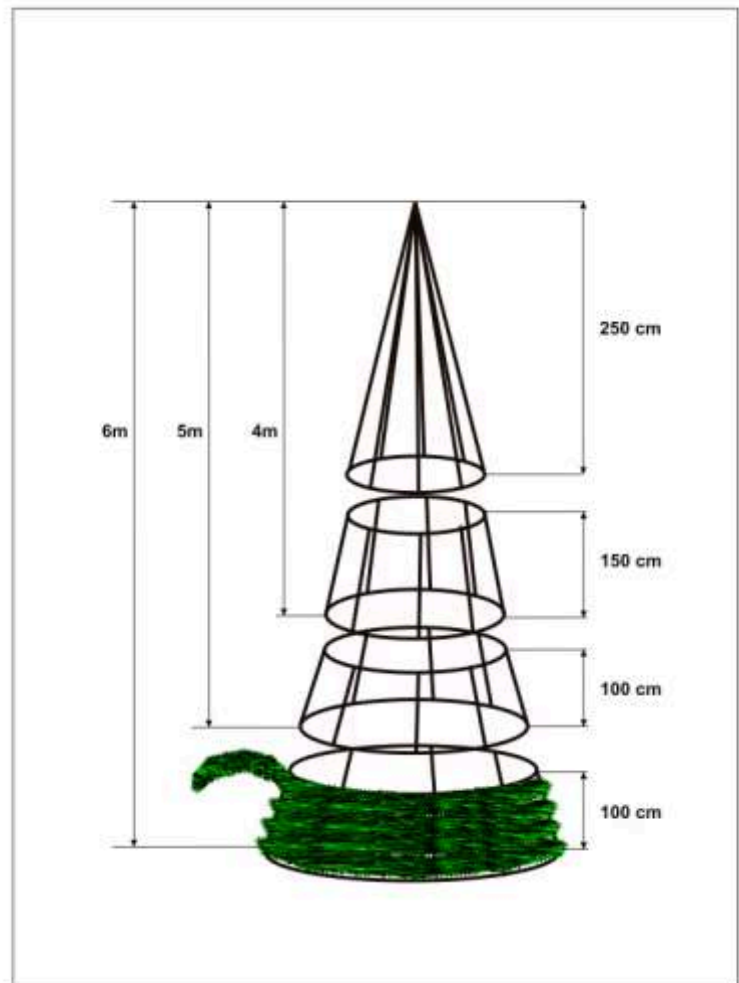

94140.04 ↑ 400 x 140 cm ⬇ 80 kg	94150.04 ↑ 500 x 170 cm ⬇ 130 kg
94145.04 ↑ 450 x 150 cm ⬇ 100 kg	94160.04 ↑ 600 x 200 cm ⬇ 210 kg