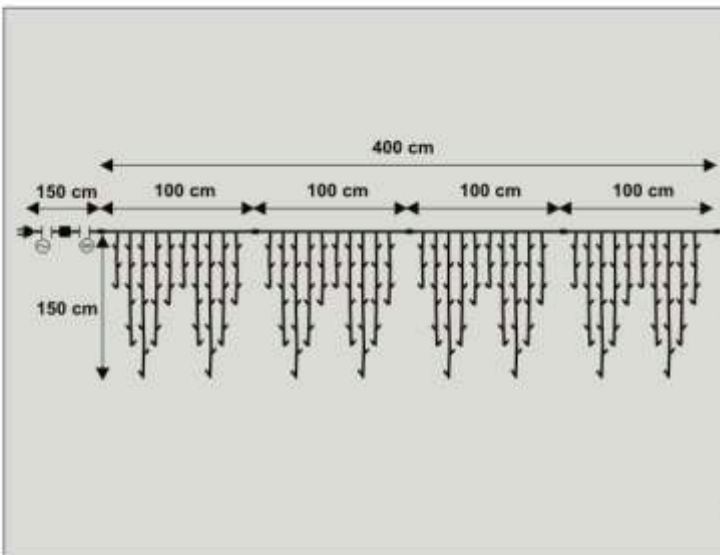

37551.02

- 304
- 40 (Number of strings)
- 230V 37W
- max 10
- 2,5kg

37552.02

- 304
- 40 (Number of strings)
- 230V 37W
- max 10
- 2,5kg

37552.04

- 304
- 40 (Number of strings)
- 230V 37W
- max 10
- 2,5kg

37553.02

- 304
- 40 (Number of strings)
- 230V 37W
- max 10
- 2,5kg