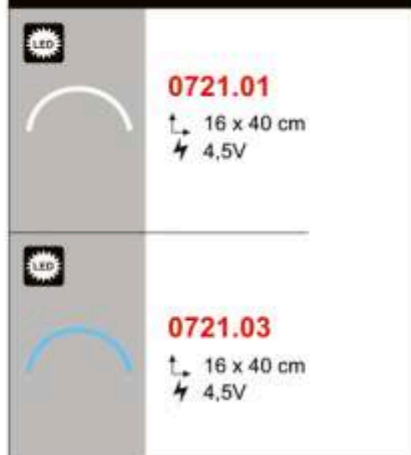

0721.01

↑ 16 x 40 cm
⚡ 4,5V

0721.03

↑ 16 x 40 cm
⚡ 4,5V