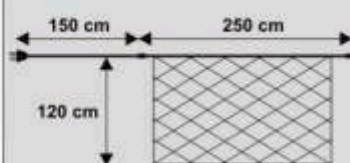

11511.02

- 152
- 20 (Number of strings)
- 230V 58W
- max 4
- 0,9kg

11531.02

- 190
- 50 (Number of strings)
- 230V 75W
- max 4
- 0,9kg

11901.02

- 406
- 230V 184W
- max 5
- 1,4kg

11901.04

- 406
- 230V 184W
- max 5
- 1,4kg