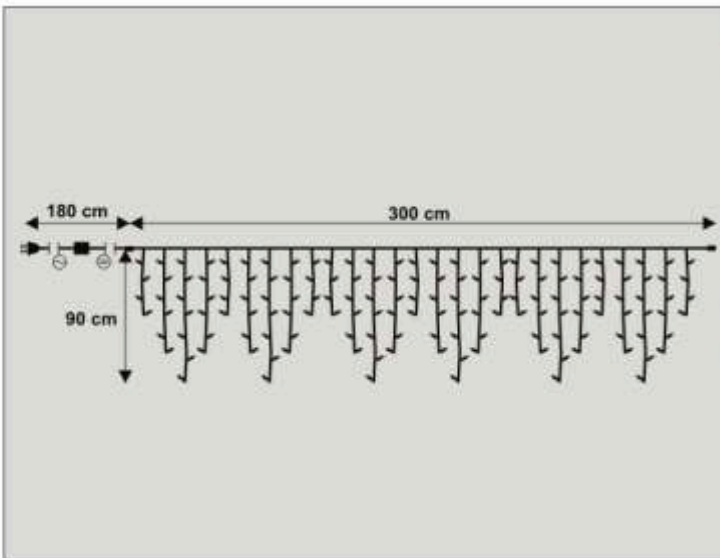

37581.02

- 174
- 30 (Number of strings)
- 230V 14W
- max 10
- 1,8kg

37582.02

- 174
- 30 (Number of strings)
- 230V 14W
- max 10
- 1,8kg

37583.02

- 174
- 30 (Number of strings)
- 230V 14W
- max 10
- 1,8kg

37586.02

- 174
- 30 (Number of strings)
- 230V 14W
- max 10
- 1,8kg