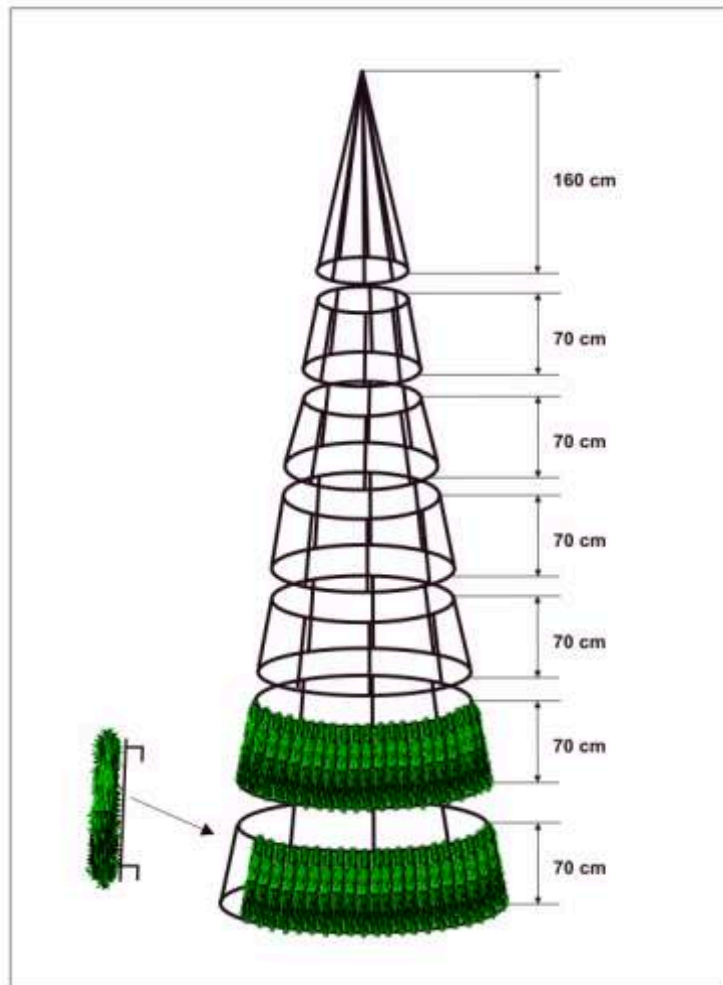

94410.04 ↑ 790 x 330 cm ⚖ 400 kg	94413.04 ↑ 1000 x 410 cm ⚖ 840 kg
94416.04 ↑ 1210 x 490 cm ⚖ 1400 kg	94419.04 ↑ 1420 x 570 cm ⚖ 2350 kg
94422.04 ↑ 1630 x 650 cm ⚖ 3850 kg	94425.04 ↑ 1840 x 730 cm ⚖ 5800 kg