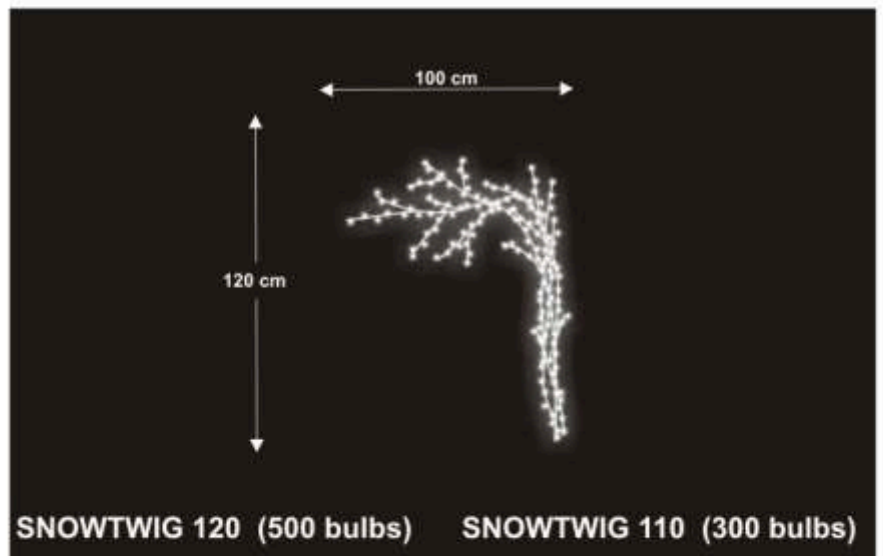

SNOWTWIG 120 (500 bulbs)

SNOWTWIG 110 (300 bulbs)

	73511.02
	h 100 cm 230V 96W 15,0 kg LED Cable
	73512.02
	h 100 cm 230V 96W 15,0 kg LED Cable

	73601.02		73651.02
	h 120 cm 230V 40W 6,0 kg LED Cable		h 120 cm 230V 24W 4,0 kg LED Cable
	73601.02		73652.02
	h 120 cm 230V 40W 6,0 kg LED Cable		h 120 cm 230V 24W 4,0 kg LED Cable