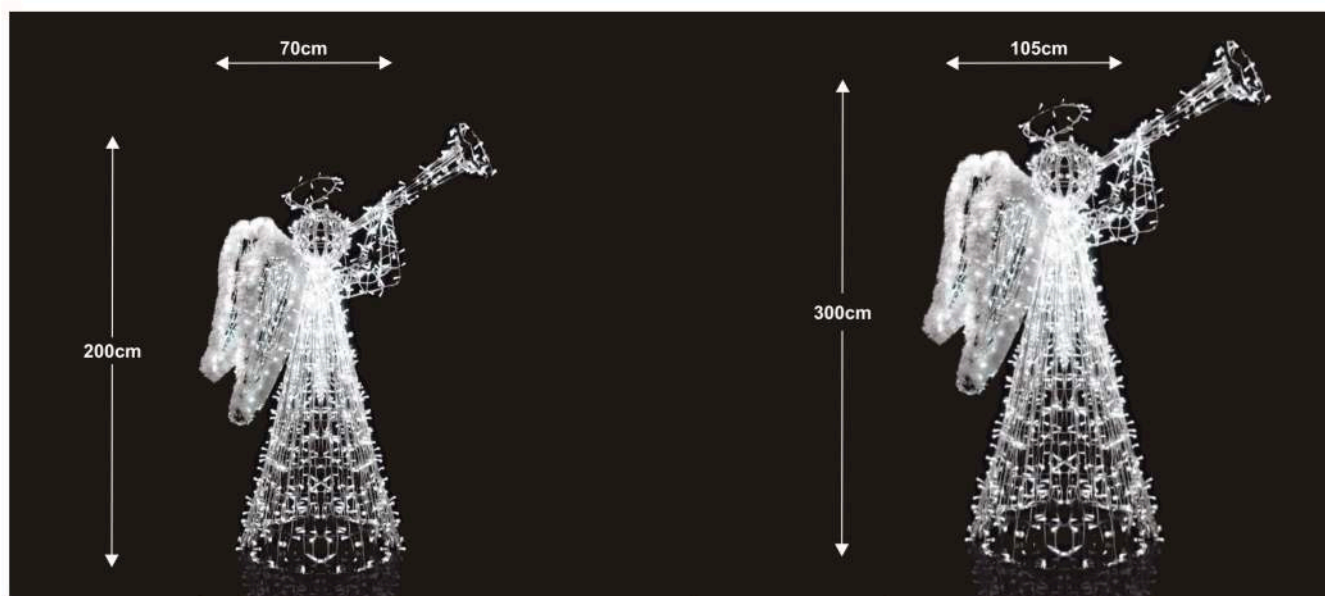

73801.02

200 x 70 cm
230V 88W
34,0 kg

73811.02

300 x 105 cm
230V 242W
73,0 kg