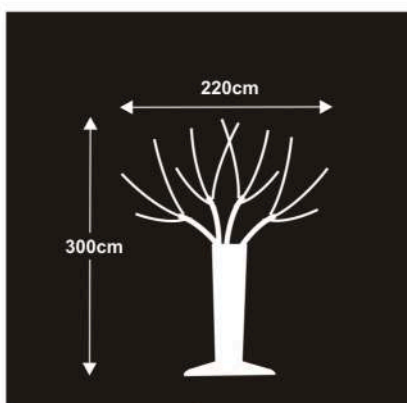

**73521.02**

 h 230 cm  
 230V 128W  
 29,0 kg  
 

**73522.02**

 h 230 cm  
 230V 128W  
 29,0 kg  
 

**73523.02**

 h 230 cm  
 230V 128W  
 29,0 kg  
 

**73531.02**

 h 300 cm  
 230V 168W  
 40,0 kg  
 