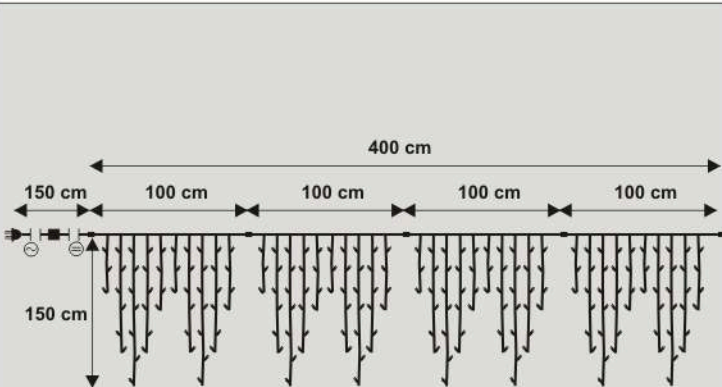

LED ICELIGHT 3755

37551.02

- 304
- 40
- 230V 37W
- max 20
- 2,7kg
- cable

37552.02

- 304
- 40
- 230V 37W
- max 20
- 2,7kg
- cable

37552.04

- 304
- 40
- 230V 37W
- max 20
- 2,7kg
- cable

37553.02

- 304
- 40
- 230V 37W
- max 20
- 2,7kg
- cable