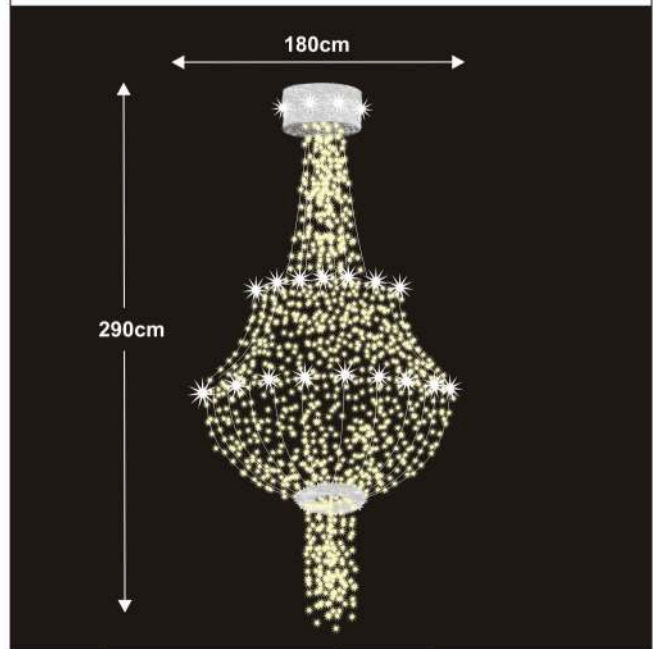

SOCHI 290

38901.02

- 54
- 290 x 180 cm
- 230V 192W
- 32,0 kg
- cable

38902.02

- 54
- 290 x 180 cm
- 230V 192W
- 32,0 kg
- cable