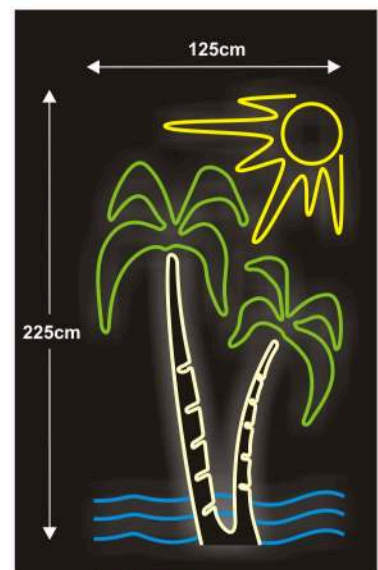

36038.00

LED

225 x 125 cm
230V 82W
13,0 kg

36039.00 FLASH

LED

225 x 125 cm
230V 79W
13,0 kg