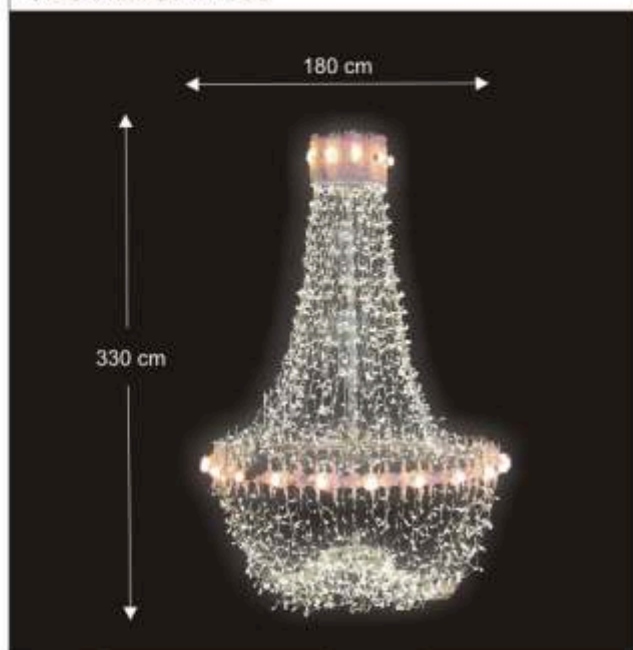

38991.02

- 33
- 330 x 180 cm
- 230V 309W
- 34,0 kg
- cable

38992.02

- 33
- 330 x 180 cm
- 230V 309W
- 34,0 kg
- cable