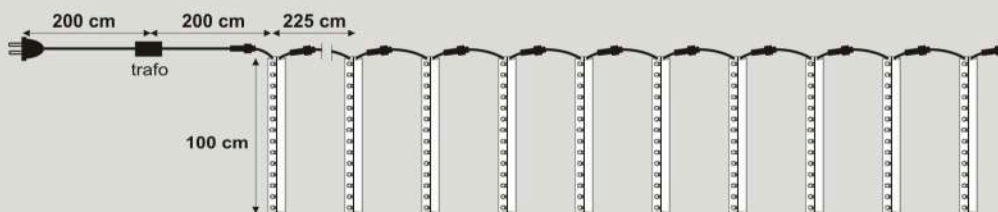

26861.71

- 10 x 60 LED
- 230 / 12V 20W
- max connection 2
- 4,9 kg
- IP44 / IP64
- cable

x10

26881.71

- 10 x 120 LED
- 230 / 12V 20W
- max connection 2
- 6,9 kg
- IP44 / IP64
- cable

DOUBLE SIDED SNOWFALL Ø 40mm

x10