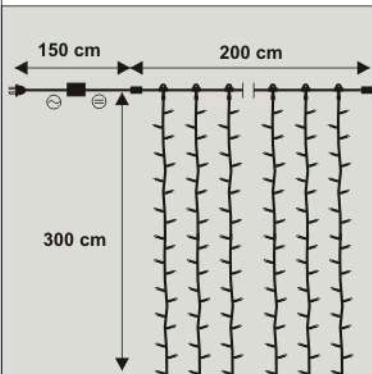

FLASHING LED CURTAINLIGHT 3723

37231.02

- 600 (90x flash)
- 20
- 230V 60W
- max 10
- 4,6kg

37232.02

- 600 (90x flash)
- 20
- 230V 60W
- max 10
- 4,6kg