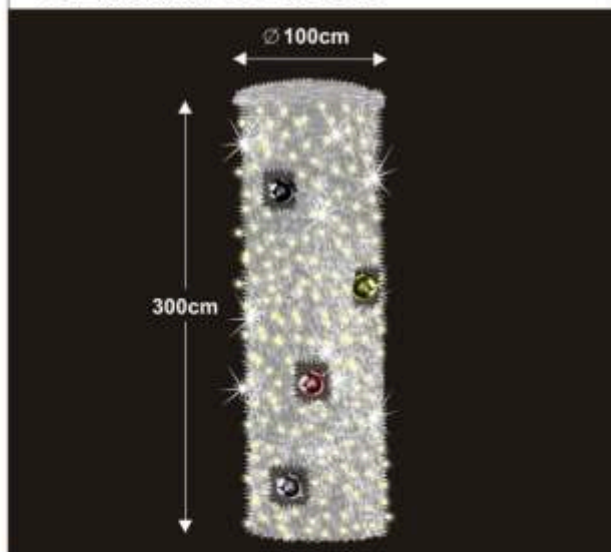

SOLAR 300 / SOLAR 310

84901.21 SOLAR 300 WITH SNOWFALL BALLS

- LED
- d.15cm - 8pc.
- 300 x 100 cm
- 230V 105W
- 30 kg
- Cable

84906.21 SOLAR 310 WITH CHRISTMAS BALLS

- LED
- d.15cm - 10pc.
- 300 x 100 cm
- 230V 96W
- 30 kg
- Cable