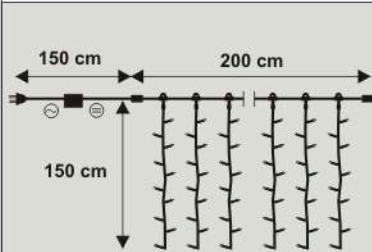

FLASHING LED CURTAINLIGHT 3721

37211.02

- 300 (45x flash)
- 20
- 230V 30W
- max 10
- 3,0kg

37212.02

- 300 (45x flash)
- 20
- 230V 30W
- max 10
- 3,0kg