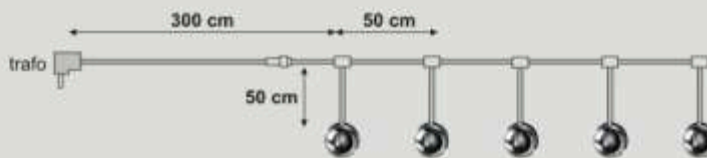

IP20

26821.91

- 5 x 52 LED
- 230 / 12V 3,0W
- max connection 1
- 1,0 kg

26821.81

- 5 x 52 LED
- 230 / 12V 3,0W
- max connection 1
- 1,0 kg

26821.05

- 5 x 52 LED
- 230 / 12V 3,0W
- max connection 1
- 1,0 kg