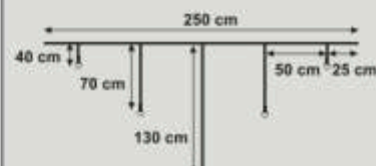

22600.71

- 5
- 230V, max 75W
- max.connection 20
- 1,1kg
- cable