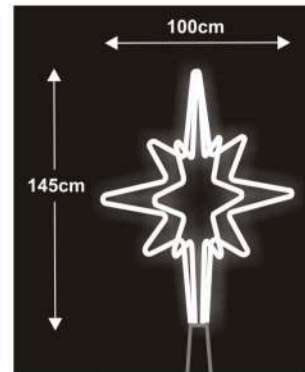

39852.01

LED

145 x 100 cm
230V 33W
7,2 kg

39852.02

LED

145 x 100 cm
230V 33W
7,2 kg

45852.01

LED

145 x 100 cm
230V 248W
7,9 kg