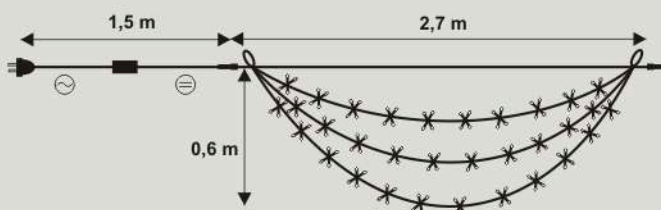

23701.02

💡 180
⚡ 230V 15W
📏 max 10
🏠 1,5kg
⚡⚡⚡ LED cable

23702.02

💡 180
⚡ 230V 15W
📏 max 10
🏠 1,5kg
⚡⚡⚡ LED cable

23703.02

💡 180
⚡ 230V 15W
📏 max 10
🏠 1,5kg
⚡⚡⚡ LED cable

23707.02

💡 180
⚡ 230V 15W
📏 max 10
🏠 1,5kg
⚡⚡⚡ LED cable