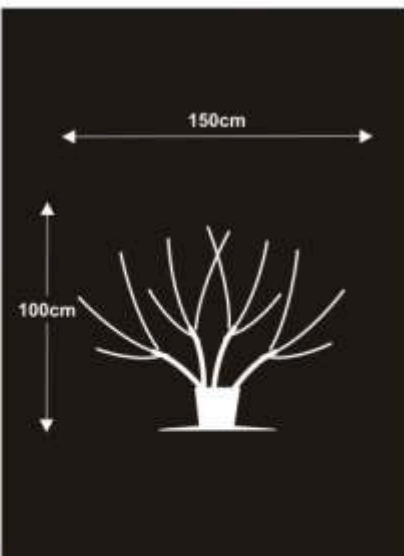

SNOWTWIG 120 (500 bulbs)

	73511.02
	h 100 cm 230V 96W 15,0 kg LED Cable
	73512.02
	h 100 cm 230V 96W 15,0 kg LED Cable

	73601.02		73651.02
	h 120 cm 230V 40W 6,0 kg LED Cable		h 120 cm 230V 24W 4,0 kg LED Cable
	73601.02		73652.02
	h 120 cm 230V 40W 6,0 kg LED Cable		h 120 cm 230V 24W 4,0 kg LED Cable