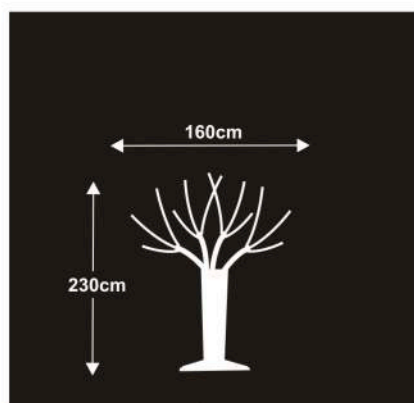

73521.02

h 230 cm
230V 128W
29,0 kg

73522.02

h 230 cm
230V 128W
29,0 kg

73523.02

h 230 cm
230V 128W
29,0 kg