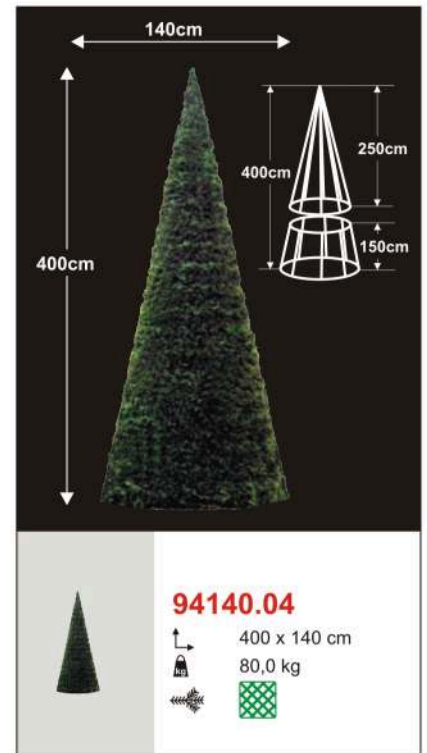

- PYRAMID-SHAPED FIRS
- PYRAMIDI MUODOISET KUUSSET
- ПИРАМИДНЫЕ ЕЛИ

	94212.02		94212.04
	120 x 40 x 40 cm		120 x 40 x 40 cm
	14,0 kg		14,0 kg
	94215.02		94215.04
	150 x 55 x 55 cm		150 x 55 x 55 cm
	17,4 kg		17,4 kg
	94220.02		94220.04
	200 x 70 x 70 cm		200 x 70 x 70 cm
	26,0 kg		26,0 kg
	94225.02		94225.04
	250 x 90 x 90 cm		250 x 90 x 90 cm
	35,0 kg		35,0 kg
	94230.02		94230.04
	300 x 110 x 110 cm		300 x 110 x 110 cm
	42,0 kg		42,0 kg