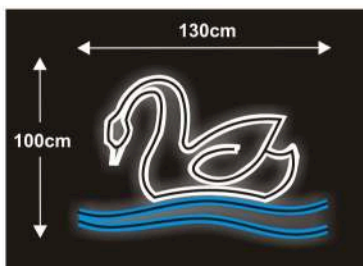

36534.31

LED

100 x 130 cm
230V 48W
6,2 kg