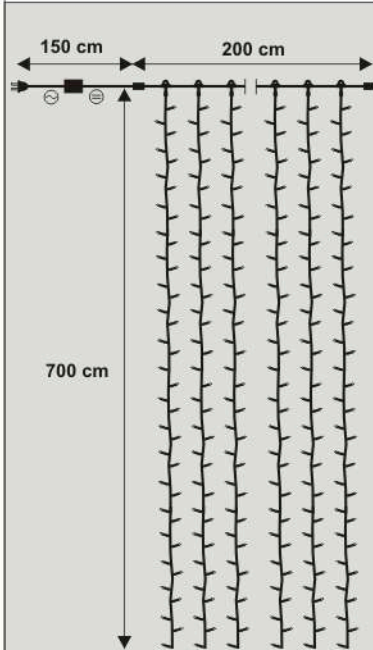

FLASHING LED CURTAINLIGHT 3727

37271.02

- 1520 (228x flash)
- 20
- 230V 92W
- max 5
- 9,0kg

37272.02

- 1520 (228x flash)
- 20
- 230V 92W
- max 5
- 9,0kg