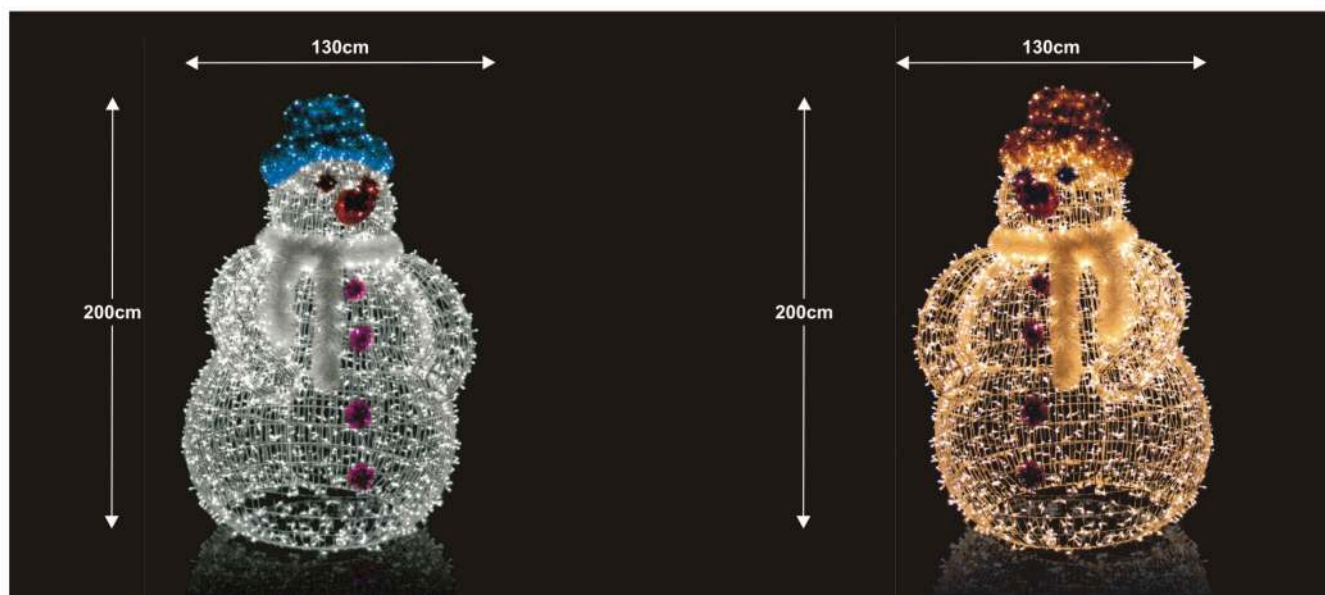

73881.02

200 x 130 cm
230V 253W
35,5 kg

73882.02

200 x 130 cm
230V 253W
35,5 kg