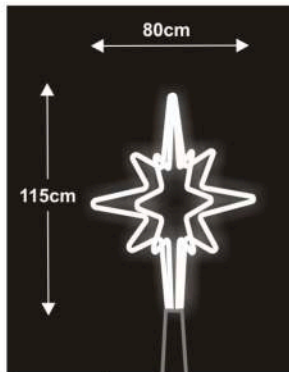

39851.01

LED

115 x 80 cm
230V 22W
5,3 kg

39851.02

LED

115 x 80 cm
230V 22W
5,3 kg

45851.01

LED

115 x 80 cm
230V 165W
5,7 kg