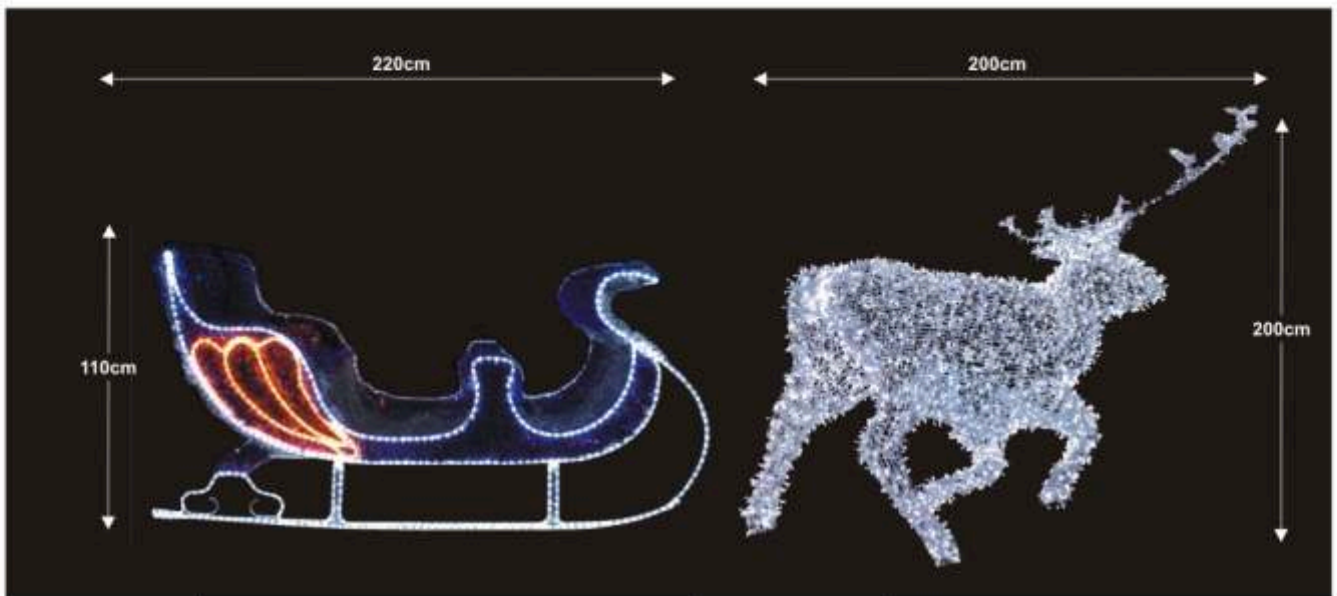

**73911.02**

150 x 150 cm  
230V 193W  
25,0 kg

LED cable

**73921.02**

200 x 200 cm  
230V 300W  
39,0 kg

LED cable

**73990.00**

110 x 220 cm  
230V 125W  
33,0 kg