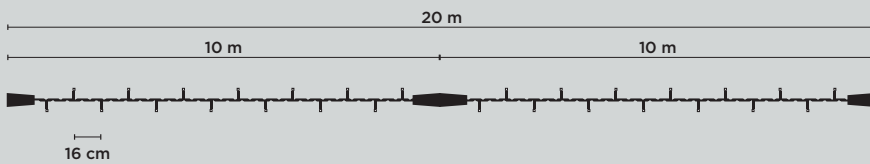

OUTDOOR STRINGLIGHTS 230V