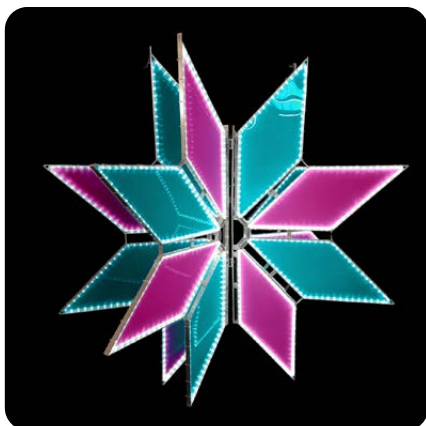

SIRET 200 NEW

FOR WALL

36837.01TP

-  200 x 180 x 180 cm
-  230V 109W
-  28,0 kg
-  Cold white LED
-  Turquoise and pink plastic

36837.01RW

-  230V 109W
-  28,0 kg
-  Cold white LED
-  Red and white plastic