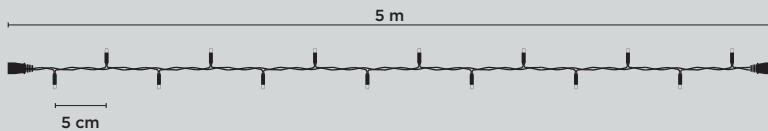

CHOOSE THE COLOR AND CONFIGURATION

23402.71

- 100 warm white LED
- Black cable

23400.02

- 100 cold white LED
- White cable

23400.71

- 100 cold white LED
- Black cable

23403.02

- 100 blue LED
- White cable

23404.02

- 100 green LED
- White cable

23405.02

- 100 red LED
- White cable

23406.02

- 100 yellow LED
- White cable

23400.02F

- 80 cold white LED
- 20 cold white LED
- White cable

23402.02F

- 80 warm white LED
- 20 cold white LED
- White cable