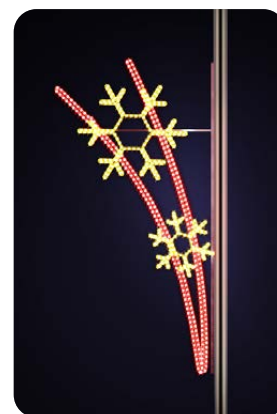

SALUTE 310

FOR POLE

36116.01

- 290 x 150 cm
- 230V 88W
- 11,8 kg
- Cold white LED

36116.52

- 290 x 150 cm
- 230V 88W
- 11,8 kg
- Warm white and red LED