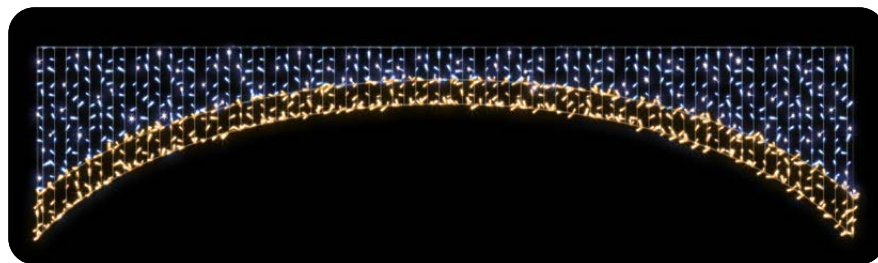

NORA 600

FOR WALL

FOR ROPE

36701.12

- 160 x 600 cm
- 230V 46W
- 19,7 kg
- Cold and warm white LED

36701.12F

- 160 x 600 cm
- 230V 46W
- 19,7 kg
- Cold and warm white LED
- Cold white FLASH