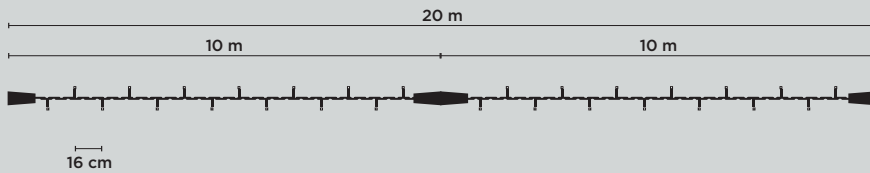

CHOOSE THE COLOR AND CONFIGURATION

23422.71

- 120 warm white LED
- Black cable

23420.02

- 120 cold white LED
- White cable

23420.71

- 120 cold white LED
- Black cable

23423.71

- 120 blue LED
- Black cable

23424.71

- 120 green LED
- Black cable

23425.71

- 120 red LED
- Black cable

23426.71

- 100 yellow LED
- Black cable

23429.71

- 100 multicolor LED
- Black cable