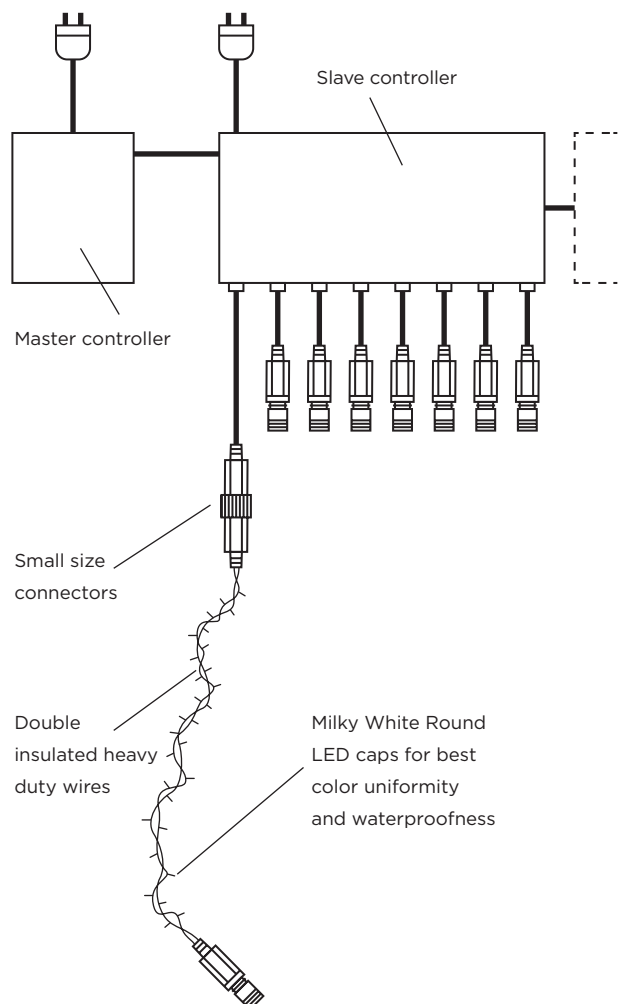

ADVANTAGES

1. 1 Possibility to program all colors and lighting shows - incl. video effects
2. 2 Longest possible continuous lines of pixel light in the world
3. 3 Up to 400 LEDs in one line and up to 800 000 LEDs in one project
4. 4 Scalable: realize small, medium and huge projects
5. 5 Professional grade materials used
6. 6 Waterproof
7. 7 UV-proof
8. 8 Endures physical stress (double insulated cables)
9. 9 Long lasting LED chips