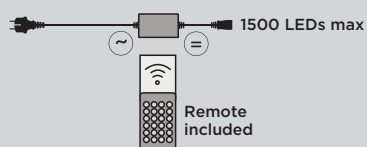

ACCESSORIES: CONTROLLER WITH REMOTE 230V

Advanced DMX controllers available upon request.

19000.71

- 230V max 270W
- 0,27 kg
- Black cable
- max 1500 LEDs

19000.02

- 230V max 270W
- 0,27 kg
- White cable
- max 1500 LEDs