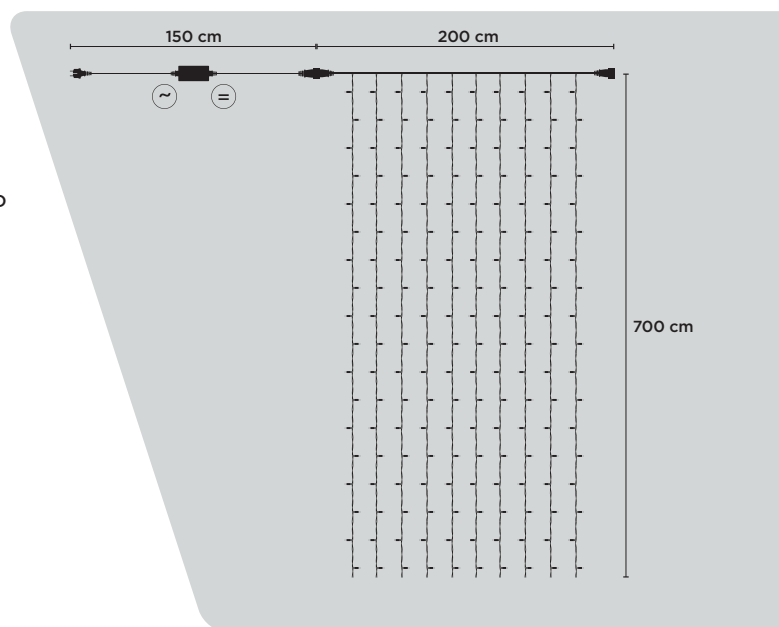

37272.02

- 200 x 700 cm
- 230V 46W
- 10,8 kg
- 1520 warm white LED
- White cable
- 20
- max 5
- IP67