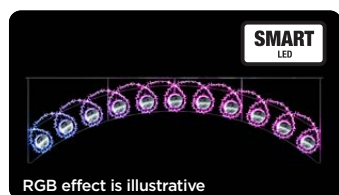

36761.00SLG

- 66V 223W
- 36,5 kg
- Smartled RGB
- Golden baubles