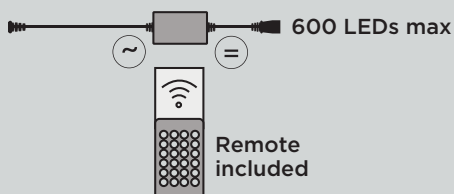

CONTROLLER with REMOTE for RGB LED

19008.71

- 30V max 138W
- 0,2 kg
- Black cable
- max 600 RGB LEDs
- IP44

19008.02

- 30V max 138W
- 0,2 kg
- White cable
- max 600 RGB LEDs
- IP44

* including power supply losses

See the additional information about power kit on page 279.