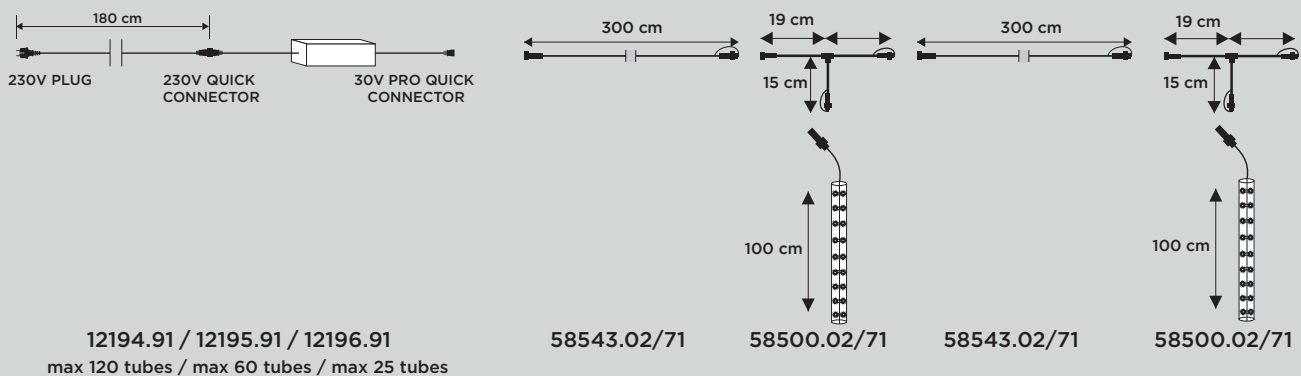

- 100 cm Ø 30 cm
- 30V 2W*
- 0,15 kg
- 200 cold white LED
- IP44

26632.02

- warm white LED

26632.03

- blue LED

26632.05

- red LED

TYPICAL LED SHOOTING STAR LIGHT CONNECTION SCHEME