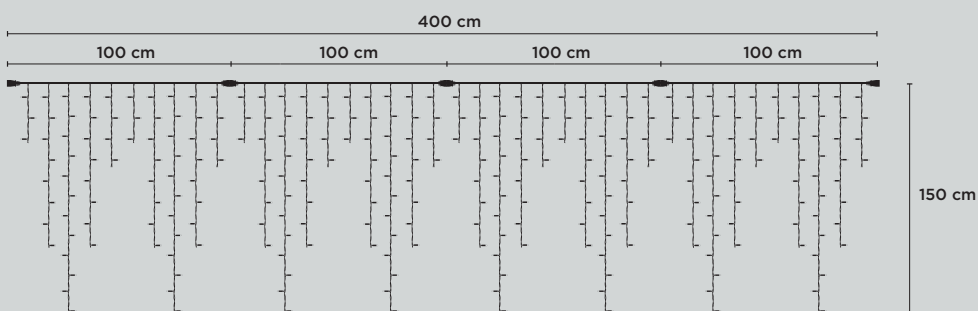

ICELIGHT 400 x 150 cm, 304 LEDs

230V IP67

37852.02

- 400 x 150 cm
- 230V 9,2W
- 2,4 kg
- 304 warm white LED
- White cable
- 40
- max 20
- IP67

37850.02

- 304 cold white LED

ACCESSORIES: POWER KIT FOR LED OUTDOOR LIGHTS

23006.71

- 230V max 480W
- 0,27 kg
- Black cable

23006.02

- 230V max 480W
- 0,27 kg
- White cable