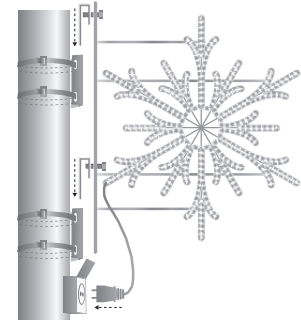

TOOL:
58009.50 Fixation tool

- ① Fix the hooks from 58001.50 to a motif

- ② Fix the bases of 58001.50 to a pole using metal strip 58005.50 and buckles 58006.50

- ③ Install the motif to a pole, secure all bolts and connect power cable to the power source.