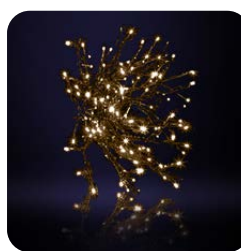

DORADO 50

HALF BALL

FOR TREE

47177.01F-30V

- 50 x 25 x 25 cm
- 30V 1,8W
- 0,9 kg
- 150 Cold white LED
- Cold white LED

47177.02F-30V

- 150 Warm white LED
- Cold white LED

max 3 sets with 12201.71 (included)
max 11 sets with 12196.91
max 28 sets with 12195.91
max 56 sets with 12194.91