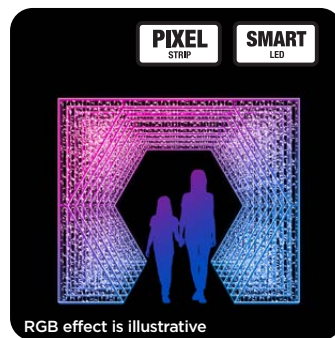

SELENA 1100 NEW

94381.10SLWB

-  1100 x 400 x 400 cm
-  66V 4665W
-  761 kg
-  RGB Smartled
-  Cold white LED
-  White carpet
-  Blue plastic

STELLA 1100 NEW

94382.20SLWG

-  1100 x 400 x 400 cm
-  66V 3537W
-  612 kg
-  RGB Smartled
-  Warm white LED
-  White carpet
-  Golden plastic

Based on location, adding weight for stability or other fixing methods are necessary.

RION 260

STANDING

41128.00IC

-  260 x 300 x 420 cm
-  24V 1037W
-  122,0 kg
-  RGB Pixel Strip

STANDING

41129.00SL

-  260 x 300 x 420 cm
-  66V 2464W
-  228,0 kg
-  RGB Smartled
-  RGB Pixel Strip