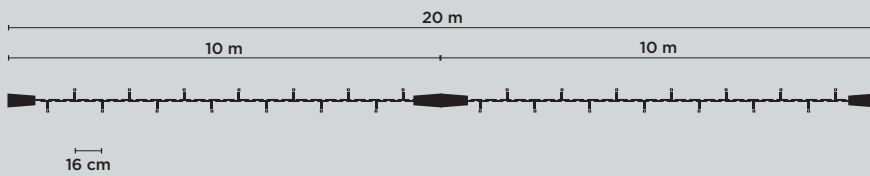

OUTDOOR STRINGLIGHTS 30V