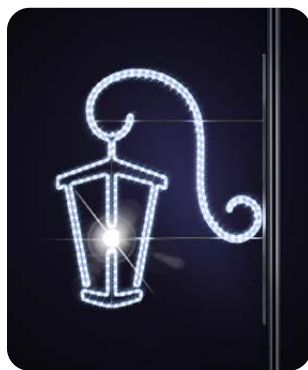

MONI 150

FOR POLE

36573.01

- 150 x 135 cm
- 230V 50W
- 5,8 kg
- Cold white E27 lamp
- Cold white LED

36573.02

- 150 x 135 cm
- 230V 50W
- 5,8 kg
- Cold white E27 lamp
- Warm white LED