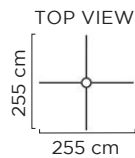

MILENA 500

STANDING FOR POLE

36630.00SL

Size of the set with the pole: 515 x 225 x 235 cm

Size of one branch: 485 x 121 cm.

Set contains 5 branches

66V 1004W

82,1 kg

SASHA 300 / MILENA 300 / MILENA SIMPLE 300

80030.91

Aluminium pole
with steel crossleg

 300 x 205 x 205 cm

 27,0 kg

80033.91

Aluminium pole
with aluminium crossleg

 300 x 205 x 205 cm

 17,4 kg

SASHA 500 / MILENA 500

80050.91

Aluminium pole
with steel crossleg

 500 x 255 x 255 cm

 35,0 kg

80053.91

Aluminium pole
with aluminium crossleg

 500 x 255 x 255 cm

 23,6 kg

Milena Simple 200
Sasha 300 / Milena 300 / Milena Simple 300
Sasha 500 / Milena 500

SASHA 800

80080.91

Steel pole
with steel sixleg

 785 x 330 x 290 cm

 144,5 kg