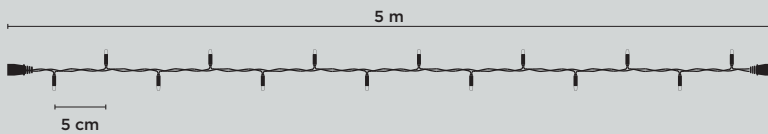

CHOOSE THE COLOR AND CONFIGURATION

12102.01

- 100 cold white LED
- White cable

12102.01F

- 80 cold white LED
- 20 cold white LED
- White cable

12101.01

- 100 cold white LED
- Transparent cable

12102.02F

- 80 warm white LED
- 20 cold white LED
- White cable

12101.02

- 100 warm white LED
- Transparent cable

12102.03

- 100 blue LED
- White cable

12102.04

- 100 green LED
- White cable

12102.06

- 100 yellow LED
- White cable

12102.05

- 100 red LED
- White cable