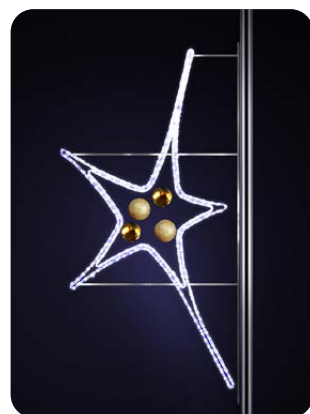

ARIES 170

FOR POLE

36043.01G

- 150 x 80 cm
- 230V 24W
- 3,2 kg
- Cold white LED
- Golden baubles

36043.02G

- 150 x 80 cm
- 230V 24W
- 3,2 kg
- Warm white LED
- Golden baubles