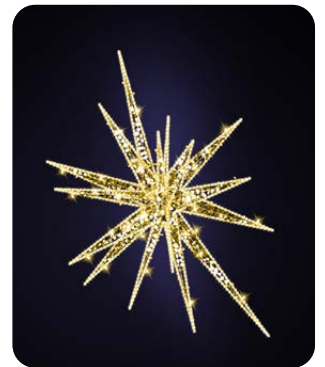

FEONA 140

FOR ROPE

36504.11S

- 140 x 100 x 115 cm
- 230V 92W
- 14,2 kg
- Cold white LED
- Cold white LED
- Silver glitter

36504.22G

- 140 x 100 x 115 cm
- 230V 92W
- 14,2 kg
- Warm white LED
- Warm white LED
- Golden glitter