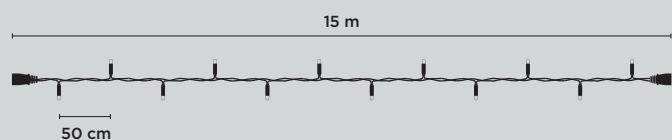

CHOOSE THE COLOR AND CONFIGURATION

23940.04

- 30 cold white LED
- Dark green cable

23942.02

- 30 warm white LED
- White cable