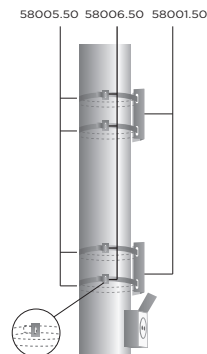

TOOL:
58009.50 Fixation tool

- ① Fix the hooks from 58001.50 to a motif

- ② Fix the bases of 58001.50 to a pole using metal strip 58005.50 and buckles 58006.50

- ③ Install the motif to a pole, secure all bolts and connect power cable to the power source.