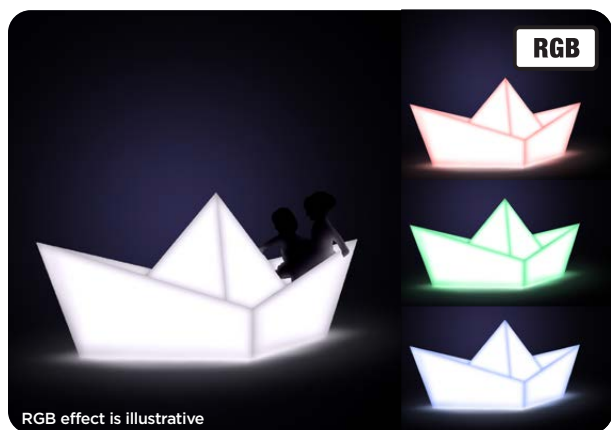

TRIANGLE 200

RGB effect is illustrative

STANDING

97201.00

-  200 x 120 x 60 cm
-  230V 180W
-  62,0 kg
-  RGB LED

BOAT 150

STANDING

97202.00