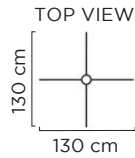

MILENA 500

STANDING FOR POLE

36630.00SL

Size of the set with the pole: 515 x 225 x 235 cm

Size of one branch: 485 x 121 cm.

Set contains 5 branches

66V 1004W

82,1 kg

61,7 kg

Warm white LED

POLES for SASHA/MILENA trees

MILENA SIMPLE 200

80023.91

Aluminium pole
with aluminium
crossleg

 210 x 130 x 130 cm

 9,1 kg

SASHA 300 / MILENA 300 / MILENA SIMPLE 300

80030.91

Aluminium pole
with steel crossleg

 300 x 205 x 205 cm

 27,0 kg

80033.91

Aluminium pole
with aluminium crossleg

 300 x 205 x 205 cm