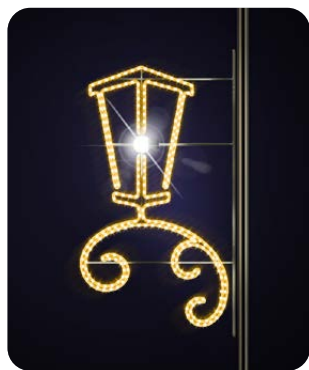

↳ 260 x 100 cm

⚡ 230V 34W

⚖️ 4,6 kg

☑️ Warm white LED

STREET DECORATIONS

PARIE 185

FOR POLE

36500.01