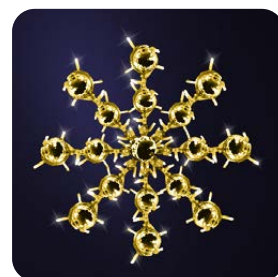

KRISTEN 50

39244.01S

- 50 x 50 cm
- 230V 4,6W
- 0,9 kg
- Cold white LED
- Silver baubles

39244.02G

- 50 x 50 cm
- 230V 4,6W
- 0,9 kg
- Warm white LED
- Golden baubles