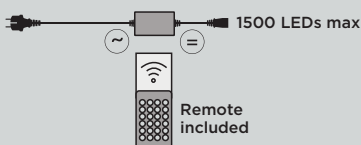

ACCESSORIES: CONTROLLER WITH REMOTE 230V

19005.71

- 230V max 138W
- 0,27 kg
- Black cable
- max 1500 LEDs

19005.02

- 230V max 480W
- 0,27 kg
- White cable
- max 1500 LEDs