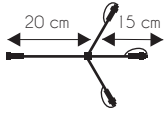

ACCESSORIES

DIVIDERS

IP67 connector IP67, 230V

58600.02
White cable

58600.71
Black cable

58610.02
White cable

58610.71
Black cable

30V connector IP44, 30V

58500.02
White cable

58500.71
Black cable

58510.02
White cable

58510.71
Black cable

SmartLED connector IP44, 66V

58400.02
White cable

58400.71
Black cable

58410.02
White cable

58410.71
Black cable