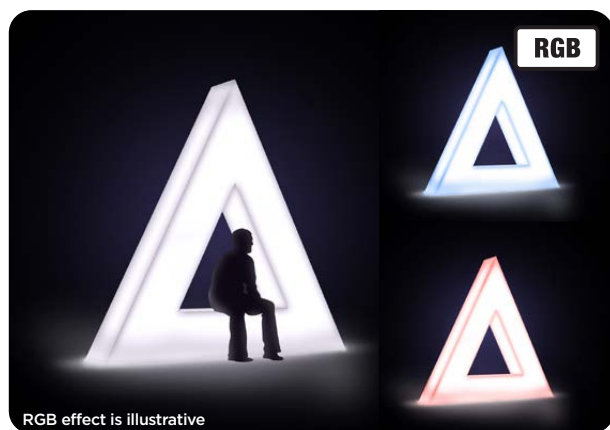

TRIANGLE 250

RGB effect is illustrative

STANDING

97200.00

- 250 x 250 x 60 cm
- 230V 180W
- 83,0 kg
- RGB LED