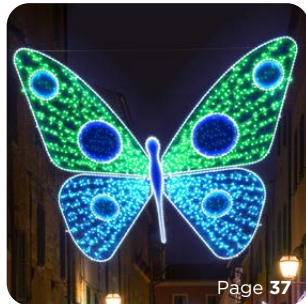

NEW PRODUCTS

A VARIETY OF DESIGNS PICKED FOR YOU

Page 141