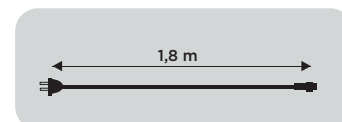

POWER KIT

25006.71

- 180 cm
- 230V max 1800W
- 0,15 kg
- IP67