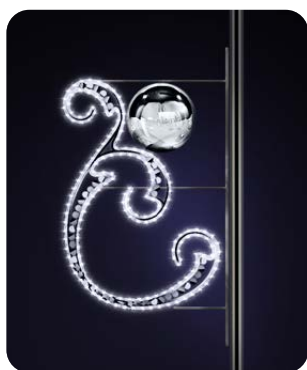

DOLCE 100

FOR POLE

36407.01S

- 107 x 75 cm
- 230V 24W
- 3,8 kg
- Cold white LED
- Silver bauble

36407.02G

- 107 x 75 cm
- 230V 24W
- 3,8 kg
- Warm white LED
- Golden bauble