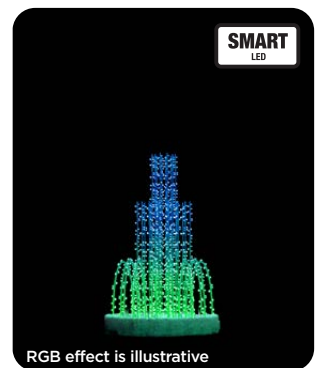

- 290 x 380 x 120 cm
- 30V 76W
- 114,0 kg
- Cold white LED
- Cold white LED
- Silver PVC net
- Silver plastic

41149.22G-30V

- 290 x 380 x 120 cm
- 30V 76W
- 114,0 kg
- Warm white LED
- Warm white LED
- Golden PVC net
- Golden plastic

LIVERPOOL 590 / 260

WITH PIXEL STRIP

RGB effect is illustrative

RGB effect is illustrative

STANDING

38006.00IC

605 x 400 x 400 cm

Size without base:
590 x 340 x 340 cm

24V 2945W

324,0 kg

RGB Pixel Strip

38004.00IC

270 x 130 x 130 cm

Size without base:
250 x 100 x 100 cm

24V 662W

65,1 kg

RGB Pixel Strip

LIVERPOOL 500 / 250

WITH SMARTLED

RGB effect is illustrative

RGB effect is illustrative

STANDING

38005.00SL

525 x 400 x 400 cm