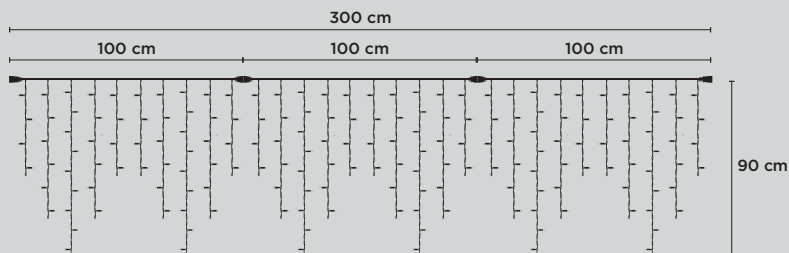

- 90 warm white LED
- 18 cold white LED
- White cable

OUTDOOR CURTAINLIGHTS 230V

ICELIGHT 300 x 90 cm, 174 LEDs

230V IP67

37882.02

- 300 x 90 cm
- 230V 6,9W
- 1,4 kg
- 174 warm white LED
- White cable
- 30
- max 25
- IP67