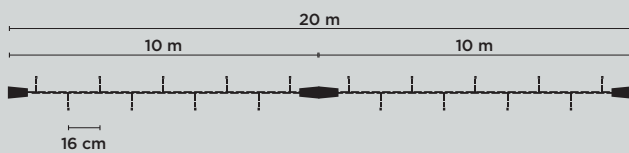

EXTENDING DECOLIGHT 20 m, 120 LEDs

30V IP44

12167.02

- 20 m
- 30V 2,4W*
- 1,5 kg
- 120 warm white LED
- Black cable
- max 3
- IP44

12167.01

- 120 cold white LED

ACCESSORIES: TRANSFORMER FOR 30V PRODUCTS

12194.91

- 230V max 120W
- 0,8 kg
- Black cable
- IP67

12195.91

- 230V max 60W
- 0,53 kg
- Black cable
- IP67

12196.91

- 230V max 25W
- 0,45 kg
- Black cable
- IP67

* not including power supply losses