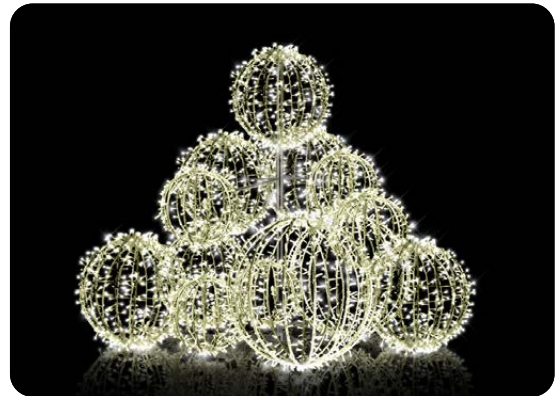

WERNER, TALI and HELEN decorations consist of 6 (six) 2D elements.
Based on location, adding weight for stability or other fixing methods are necessary.

VENUS PYRAMID 210

STANDING

47005.01

📏 210 x 285 x 285 cm