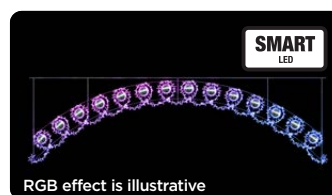

36769.00SLG

- 66V 223W
- 31,9 kg
- Smartled RGB
- Golden baubles

STREET DECORATIONS

ISABELLA 400

FOR ROPE

36214.11S

60 x 400 x 60 cm

230V 95W