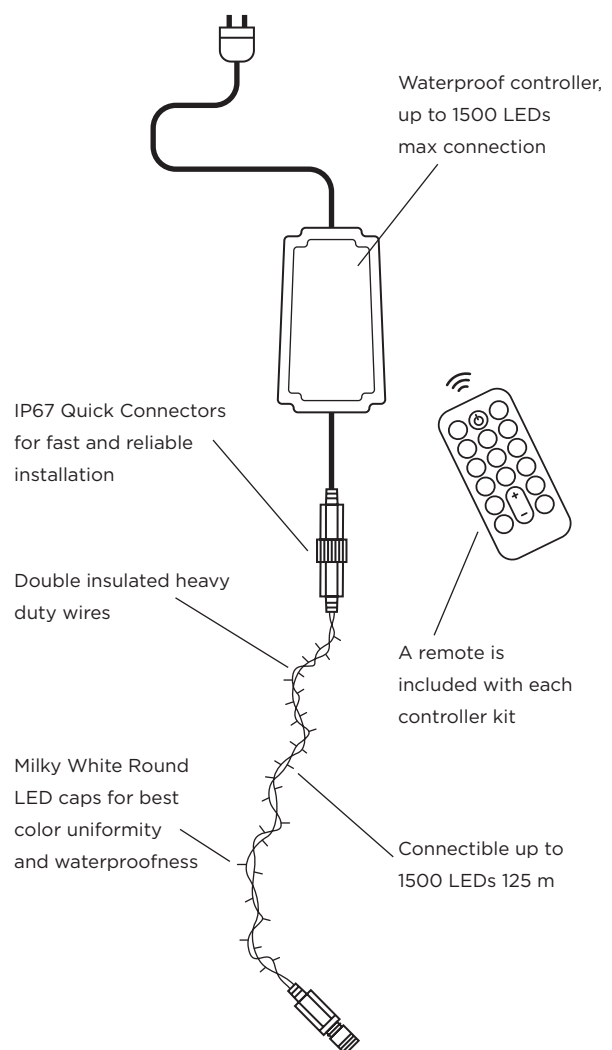

ADVANTAGES

1. 1 Very simple to use
2. 2 Possibility to choose between 7 colors from the remote
3. 3 Possibility to cycle between different flashing and color changing effects from the remote
4. 4 Professional grade materials used
5. 5 Waterproof
6. 6 UV-proof
7. 7 Endures physical stress (double insulated cables)
8. 8 Long lasting LED chips
9. 9 Connectible, possible to connect max 1500LED in one row