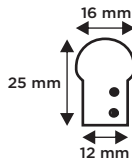

LED NEON FLEX MINI

28002.02

- 230V 6W/m
- 17 kg / 50 m
- SMD 2835 LED*
- 50 m
- 100 cm
- 0,83 cm, 120 LED/m