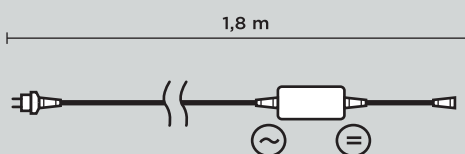

23006.71

- 230V max 480W
- 0,27 kg
- Black cable

23006.02

- 230V max 480W
- 0,27 kg
- White cable