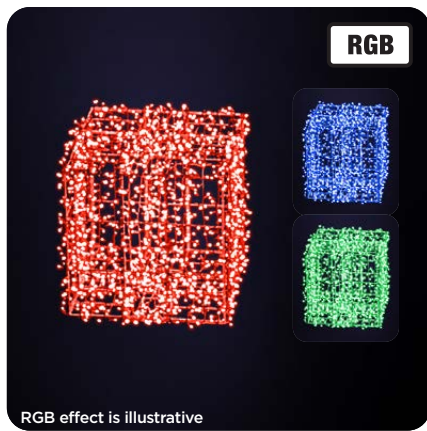

GIFT BOX 30

RGB effect is illustrative

FOR ROPE

73726.00

30 x 30 x 30 cm

230V 36W

2,9 kg

RGB LED

73726.02

230V 9,2W

2,8 kg

Warm white LED