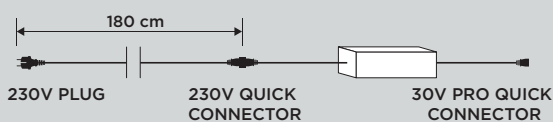

ACCESSORIES: TRANSFORMER FOR 30V PRODUCTS

12194.91

- 230V max 120W
- 0,8 kg
- Black cable
- IP67

12195.91

- 230V max 60W
- 0,53 kg
- Black cable
- IP67

12196.91

- 230V max 25W
- 0,45 kg
- Black cable
- IP67

* not including power supply losses