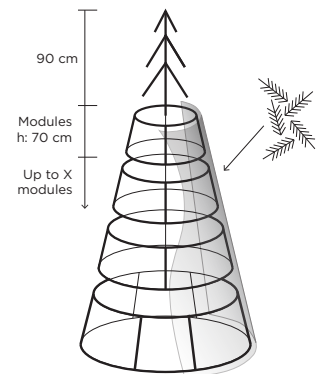

ARTIFICIAL CHRISTMAS TREES

CLASSIC 580

92973.04

- 580 x 230 cm
  frame: 490 x 200 cm
- 7 segments
- 113 branches
- 162,0 kg

CLASSIC 860

92977.04

- 860x 325 cm
  frame: 770 x 295 cm
- 11 segments
- 260 branches
- 468,8 kg

CLASSIC 1280

92983.04

- 1280 x 470 cm
  frame: 1190 x 440 cm
- 17 segments
- 594 branches
- 974,2 kg

CLASSIC 650

92974.04

- 650 x 250 cm
  frame: 560 x 220 cm
- 8 segments
- 144 branches
- 241,8 kg

CLASSIC 1000

92979.04

- 1000 x 370 cm
  frame: 910 x 340 cm
- 13 segments
- 356 branches
- 660,8 kg

CLASSIC 1490

92986.04

- 1490 x 545 cm
  frame: 1400 x 515 cm
- 20 segments
- 813 branches
- 1430,5 kg

CLASSIC 790

92976.04

- 790 x 300 cm
  frame: 700 x 270 cm
- 10 segments
- 218 branches
- 387,2 kg

CLASSIC 1140

92981.04

- 1140 x 420 cm
  frame: 1050 x 390 cm
- 15 segments
- 468 branches
- 768,8 kg

CLASSIC 1770

92990.04

- 1770 x 640 cm
  frame: 1680 x 610 cm
- 24 segments
- 1160 branches
- 1988,8 kg

Other dimensions available on request.
Based on location, adding weight for stability or other fixing methods are necessary.