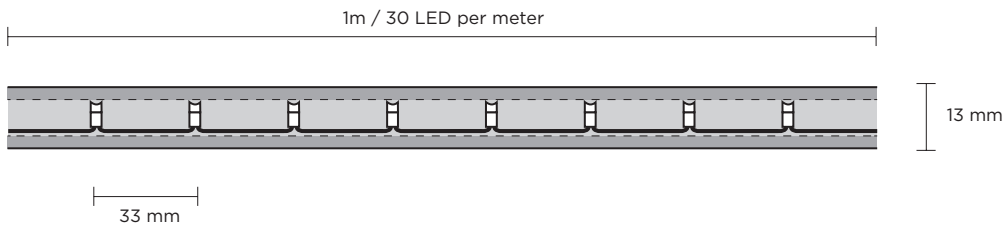

CHOOSE THE COLOR AND CONFIGURATION

28405.01

- 230V 3,4W/m
- Cold white LED

28405.03

- 230V 3,4W/m
- Blue LED

28405.04

- 230V 3,4W/m
- Green LED

28405.05

- 230V 3,4W/m
- Red LED

28405.06

- 230V 3,4W/m
- Yellow LED

ROPELIGHT ACCESSORIES

QUICK CONNECTOR with ropelight connection

28542.71 28542.02

- 30 cm
- 30 cm
- Black cable
- White cable

POWER KIT

23006.71

- 180 cm
- 230V max 460W
- 0,2 kg
- IP67

PVC CHANNEL for 13mm ropelight

28560.01

- 200 cm

I-CONNECTOR for ropelight with thermo tube

28510.01

PVC MOUNTING CLIP for 13mm Ropelight

28565.01

END CAP for 13mm Ropelight

28580.01