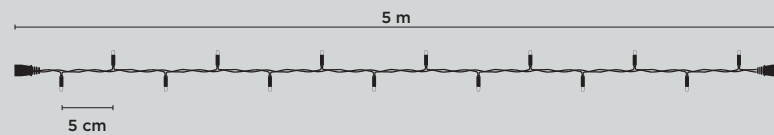

30V IP44

DYNAMIC WHITE DECOLIGHT 20 m, 120 LEDs

OUTDOOR STRINGLIGHTS 30V

19527.12

- 20 m
- 30V 11,5W*
- 1,5 kg
- 120 Dynamic white LED
- Black cable
- max 12
- IP44

DYNAMIC WHITE DECOLIGHT 5 m, 100 LEDs

19502.12

- 5 m
- 30V 11,5W*
- 0,7 kg
- 100 Dynamic white LED
- White cable
- max 15
- IP44

ACCESSORIES: CONTROLLER WITH REMOTE 30V

19006.71

- 30V
- 0,2 kg
- Black cable

19006.02

- 30V
- 0,2 kg
- White cable

* including power supply losses

See the additional information about power kit on page 279.