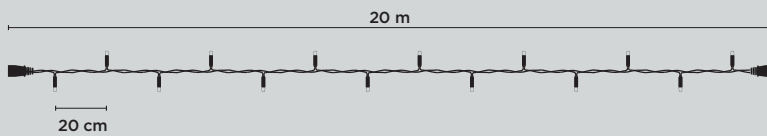

OUTDOOR STRINGLIGHTS 66V