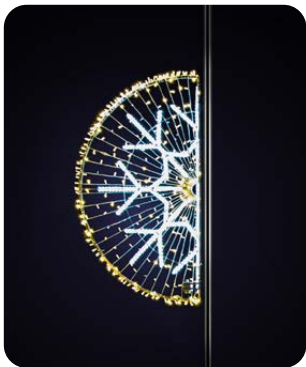

36408.01S

-  177 x 78 cm
-  230V 31W
-  4,5 kg
-  Cold white LED
-  Silver baubles

36408.02G

-  177 x 78 cm
-  230V 31W
-  4,5 kg
-  Warm white LED
-  Golden baubles

STREET DECORATIONS

OGRE 210

FOR POLE

36528.12