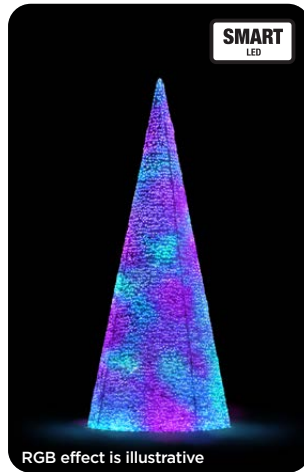

AMIRA 1000

94310.00SLW

- 1000 x 400 x 400 cm
- 66V 3167W
- 520 kg
- RGB Smartled
- White carpet