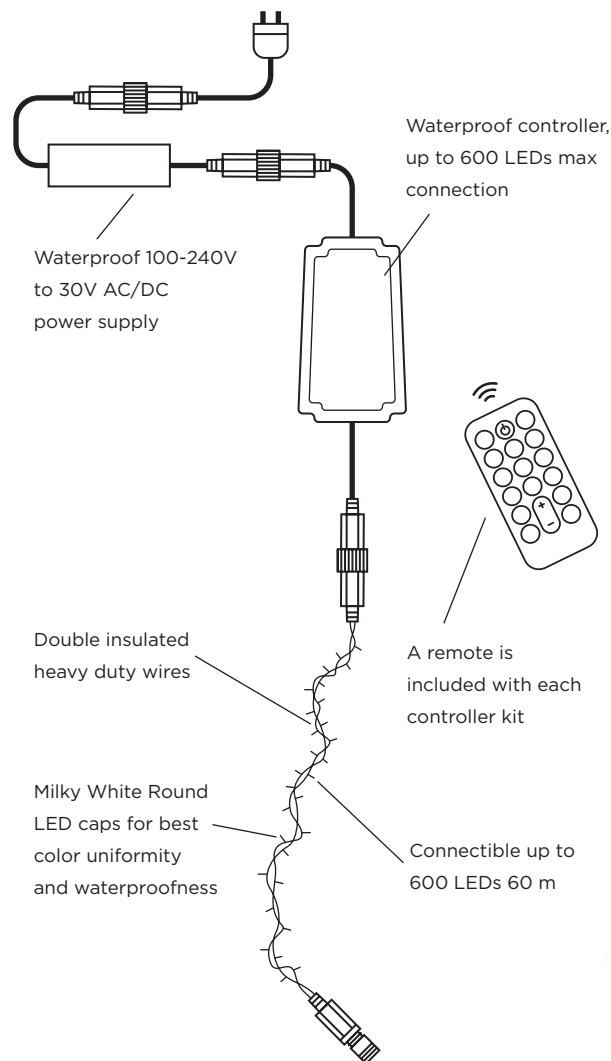

ADVANTAGES

1. 1 Very simple to use
2. 2 Possibility to choose between 7 colors from the remote
3. 3 Possibility to cycle between different flashing and color changing effects from the remote
4. 4 Professional grade materials used
5. 5 Waterproof
6. 6 UV-proof
7. 7 Endures physical stress (double insulated cables)
8. 8 Long lasting LED chips
9. 9 Connectible, possible to connect max 1500LED in one row