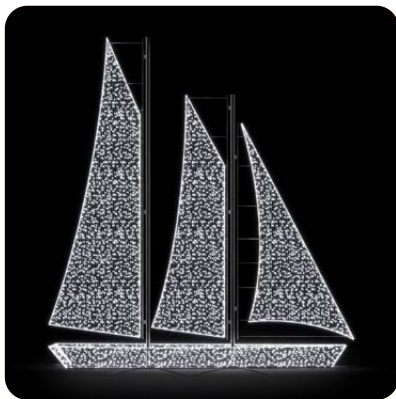

Cold white LED

Cold white FLASH

36307.02F

Warm white LED

Cold white FLASH

DANIEL 225 and EDEN 125 3D decorations are created from 2D elements.

SCHOONER 800 NEW

STANDING