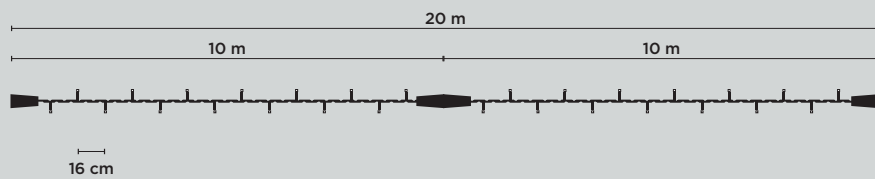

30V IP44

DYNAMIC WHITE DECOLIGHT 20 m, 120 LEDs

OUTDOOR STRINGLIGHTS 30V

19527.12

- 20 m
- 30V 11,5W*
- 1,5 kg
- 120 Dynamic white LED
- Black cable
- max 12
- IP44

DYNAMIC WHITE DECOLIGHT 5 m, 100 LEDs

19502.12

- 5 m
- 30V 11,5W*
- 0,7 kg
- 100 Dynamic white LED
- White cable
- max 15
- IP44

ACCESSORIES: CONTROLLER WITH REMOTE 30V

19006.71

- 30V
- 0,2 kg
- Black cable

19006.02

- 30V
- 0,2 kg
- White cable

* including power supply losses

See the additional information about power kit on page 279.