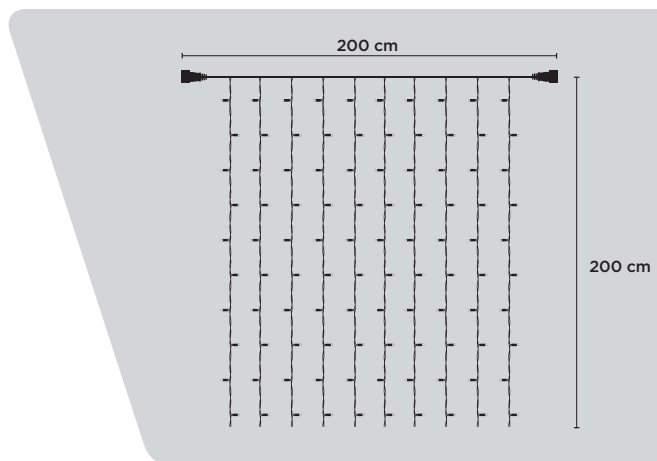

37304.02

- 200 warm white LED
- Green cable

37302.02F

- 180 warm white LED
- 20 cold white LED
- White cable

CURTAINLIGHT 200 x 200 cm, 400 LEDs

ICICLE STRUCTURE

37322.02

- 200 x 200 cm
- 230V 9,2W
- 3,2 kg
- 400 warm white LED
- White cable
- 20
- max 4
- IP67