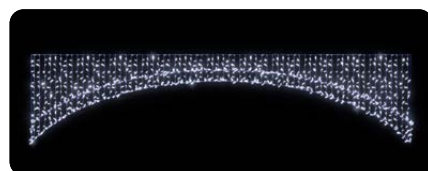

36701.01

- Cold white LED

36701.01F

- Cold white LED
- Cold white FLASH