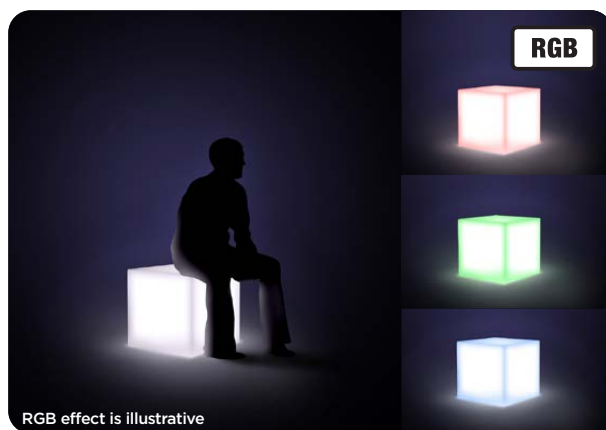

CUBE 60

STANDING

97203.00

60 x 60 x 60 cm

230V 20W

21,0 kg

RGB LED