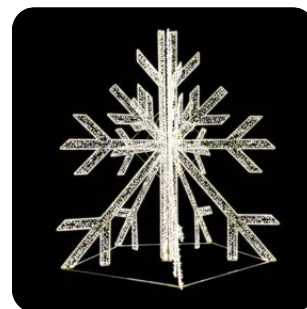

145,1 kg

Cold white LED

73751.22-30V

500 x 490 x 490 cm

30V 320W

145,1 kg

Warm white LED

Based on location, adding weight for stability or other fixing methods are necessary.