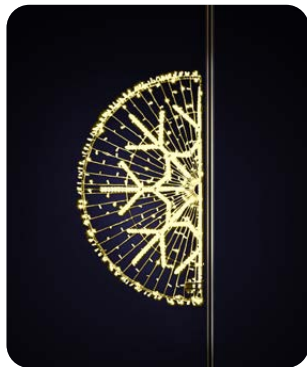

36408.01S

-  177 x 78 cm
-  230V 31W
-  4,5 kg
-  Cold white LED
-  Silver baubles

36408.02G

-  177 x 78 cm
-  230V 31W
-  4,5 kg
-  Warm white LED
-  Golden baubles

STREET DECORATIONS

OGRE 210

FOR POLE

36528.12