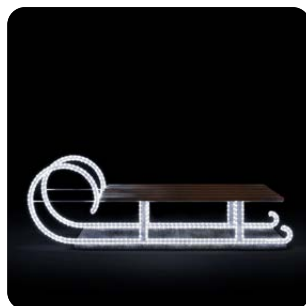

KIDDY 200 NEW

STANDING

73814.01-30V

- 65 x 200 x 60 cm
- 30V 16W
- 39,0 kg
- Cold white LED

73814.02-30V

- 65 x 200 x 60 cm
- 30V 16W
- 39,0 kg
- Warm white LED

4 pcs concrete weights (40 x 40 x 5 cm) not included. Please see pages 306 and 307.