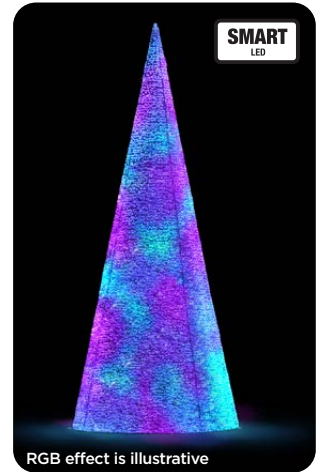

AMIRA 700

94307.00SLW

-  700 x 280 x 280 cm
-  66V 1784W
-  277 kg
-  RGB Smartled
-  White carpet

AMIRA 1000

94310.00SLW

-  1000 x 400 x 400 cm
-  66V 3167W
-  520 kg
-  RGB Smartled
-  White carpet

AMIRA 1500

94315.00SLW

-  1500 x 600 x 600 cm
-  66V 7136W
-  1204 kg
-  RGB Smartled
-  White carpet

Based on location, adding weight for stability or other fixing methods are necessary.

ELSA 1000 NEW

94380.10SLW

-  1000 x 400 x 400 cm
-  66V 3748W
-  584 kg
-  RGB Smartled
-  Cold white LED
-  White carpet