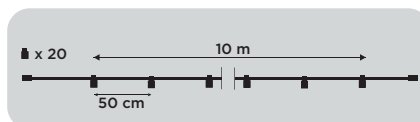

B22

22456.71

- 50 cm cap step
- 230V max 2000W
- 2,0 kg
- max 500
- IP67