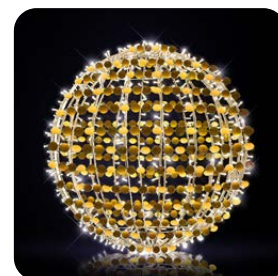

GLITTERBALL 120

CONSISTS OF 2 HALF BALLS

FOR ROPE

47262.00SLS

-  Frame diam. 120 cm
-  66V 178,4W
-  11,6 kg
-  700 RGB Smartled
-  Silver glitters

47262.00S

-  Frame diam. 120 cm
-  230V 144W
-  11,8 kg
-  700 RGB LED
-  Silver glitters