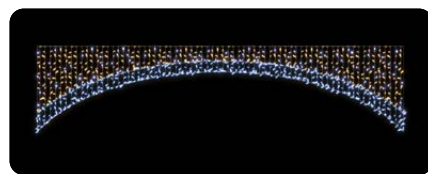

36701.21

- Warm and cold white LED

36701.21F

- Warm and cold white LED
- Cold white FLASH