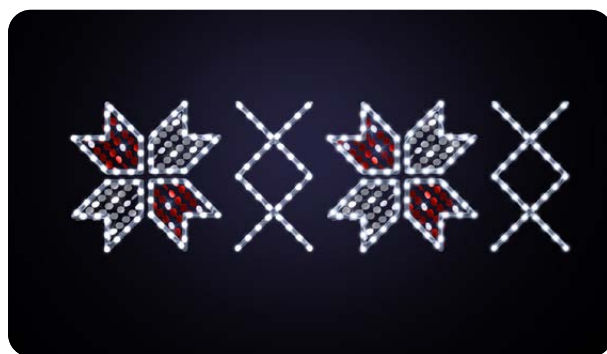

TOMMY 300

36451.01RS

- 95 x 300 cm
- 230V 65W
- 10,4 kg
- Cold white LED
- Silver and red glitter

36451.02G

- 95 x 300 cm
- 230V 65W
- 10,4 kg
- Warm white LED
- Golden glitter