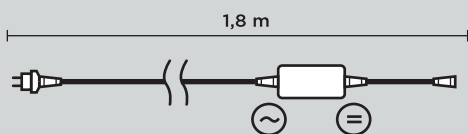

ACCESSORIES FOR CLASSIC LED OUTDOOR LIGHTS: Power Kit

23006.71

- 230V max 480W
- 0,27 kg
- Black cable

23006.02

- 230V max 480W
- 0,27 kg
- White cable