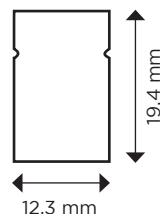

CHOOSE THE COLOR AND CONFIGURATION

28012.02

 Warm white LED

28012.03

 Blue LED

28012.04

 Green LED

28012.05