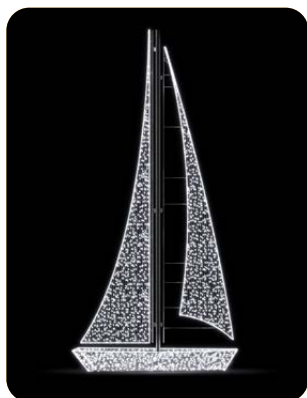

 241,0 kg

 Cold and warm white LED

 Cold and warm white LED

41148.12-30V

 30V 324W

 241,0 kg

Based on location, adding weight for stability or other fixing methods are necessary.

BRODY 825