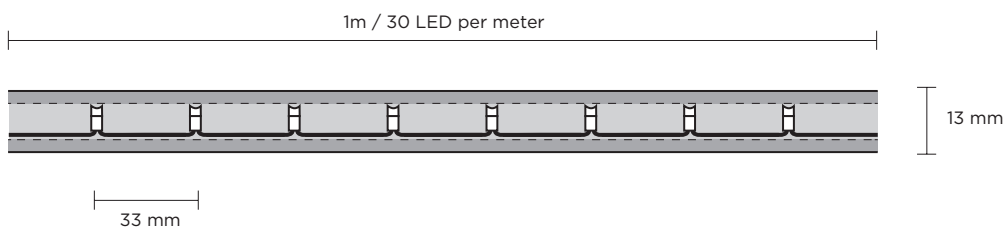

CHOOSE THE COLOR AND CONFIGURATION

28460.01

- 30V 0,9W/m
- Cold white LED

28460.03

- 30V 0,9W/m
- Blue LED

28460.04

- 30V 0,9W/m
- Green LED

28460.05

- 30V 0,9W/m
- Red LED

28460.06

- 30V 0,9W/m
- Yellow LED

ACCESSORIES

QUICK CONNECTOR with ropelight connection

28541.71   28541.02

- 30 cm
- 30 cm
- Black cable
- White cable

PVC CHANNEL for 13mm ropelight

28560.01

- 200 cm

END CAP for 13mm Ropelight

28580.01