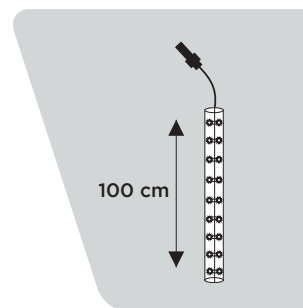

- 100 cm Ø 30 cm
- 30V 2W*
- 0,15 kg
- 200 cold white LED
- IP44

26632.02

- warm white LED

26632.03

- blue LED

26632.05

- red LED

TYPICAL LED SHOOTING STAR LIGHT CONNECTION SCHEME