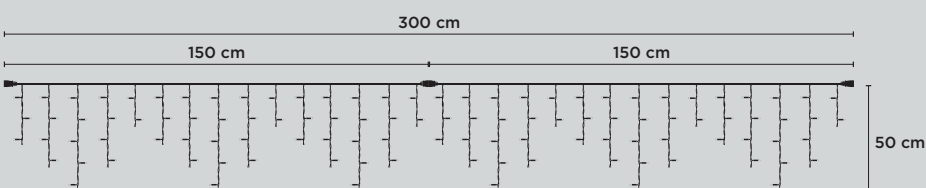

ACCESSORIES: POWER KIT

23006.02

23006.71

230V max 480W

230V max 480W

0,27 kg

0,27 kg

White cable

Black cable

CHOOSE THE COLOR AND CONFIGURATION

37860.02

- 108 cold white LED
- White cable

37860.04

- 108 cold white LED
- Green cable

37862.04

- 108 warm white LED
- Green cable

37860.02F

- 90 cold white LED
- 18 cold white LED
- White cable

37862.02F

- 90 warm white LED
- 18 cold white LED
- White cable