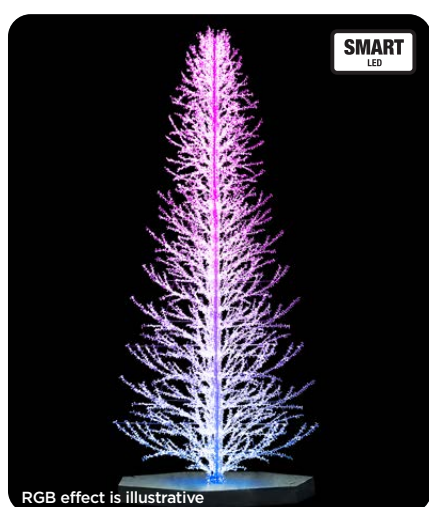

SASHA 1200

STANDING FOR POLE

36604.00SL

Size of the set with the pole: 1215 x 425 x 370 cm

Size of one branch: 1185 x 240 cm

Set contains 6 branches

66V 4817W

372,5 kg

RGB Smartled

3D decoration consisting of 2D elements