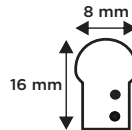

LED NEON FLEX 120 LED/m

230V IP65

LED NEON FLEX

28000.02

- 230V 6W/m
- 19 kg / 50 m
- SMD 2835 LED*
- 50 m
- 100 cm
- 0,83 cm, 120 LED/m

LED NEON FLEX MINI

28002.02

- 230V 6W/m
- 17 kg / 50 m
- SMD 2835 LED*
- 50 m
- 100 cm
- 0,83 cm, 120 LED/m

LED NEON FLEX MINI Double Sided

28003.02

- 230V 6W/m
- 13 kg / 50 m
- SMD 2835 LED*
- 50 m
- 100 cm
- 0,83 cm, 120 LED/m

*Different color LEDs available upon request.

LED NEON FLEX ACCESSORIES

POWER KIT 180 cm 950 W

- **28055.02** for Neon Flex 25mm
- **28056.02** for Mini
- **28057.02** for Mini (double sided)

END CAP

- **28080.01** for Neon Flex 25mm
- **28081.01** for Mini
- **28082.01** for Mini (double sided)

ALUMINIUM PROFILE 100 CM

- **28088.91** for Neon Flex 25mm
- **28087.91** for Mini