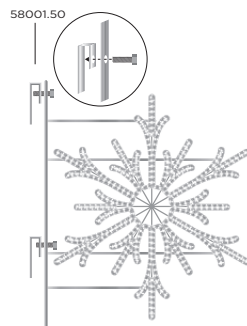

- ② Fix the bases of 58001.50 to a pole using metal strip 58005.50 and buckles 58006.50