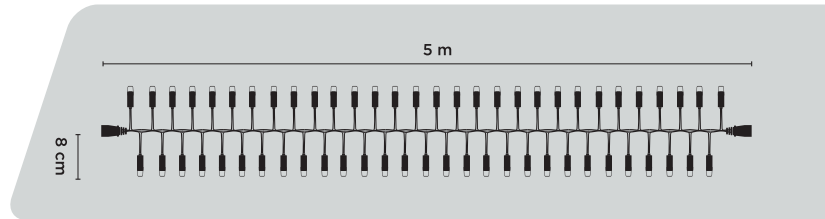

23232.02F

- 5 m
- 230V 18W
- 2,1 kg
- 336 warm white LED
- 64 cold white LED
- White cable
- max 10
- IP67