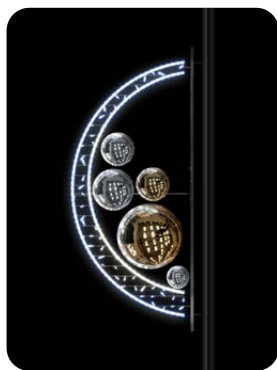

SPARKLY 120

FOR POLE

36284.11SG

- 120 x 80 cm
- 230V 22W
- 4,4 kg
- Cold white LED
- Cold white LED
- Silver and golden baubles

36284.22RG

- 120 x 80 cm
- 230V 22W
- 4,4 kg
- Warm white LED
- Warm white LED
- Golden and red baubles