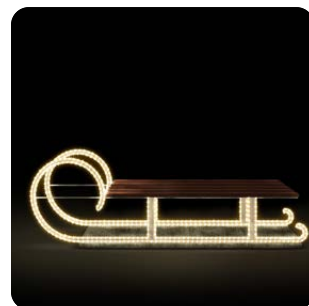

73988.22G-30V

- 150 x 230 x 110 cm
- 30V 59W
- 53,0 kg
- Warm white LED
- Warm white LED
- Golden carpet

KIDDY 200 NEW

STANDING

73814.01-30V

- 65 x 200 x 60 cm
- 30V 16W
- 39,0 kg
- Cold white LED

73814.02-30V