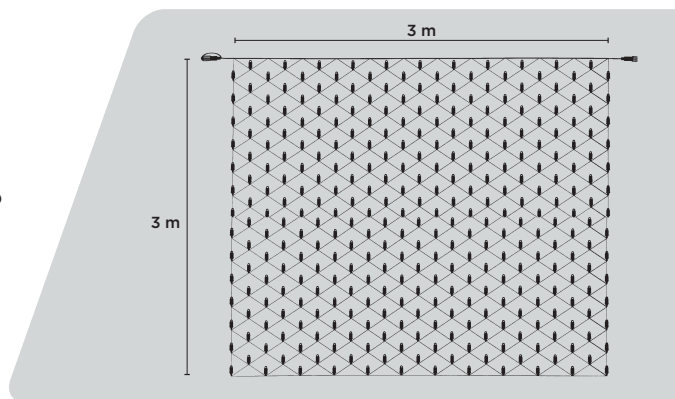

29662.02

- 300 x 300 cm
- 230V 9,2W
- 2,1 kg
- 192 warm white LED
- White cable
- max 10
- IP67

OUTDOOR NETLIGHTS 230V

CHOOSE THE COLOR & CONFIGURATION

29667.01

- 192 cold white LED
- Black cable

29667.02

- 192 warm white LED
- Black cable

29667.02F

- 162 warm white LED
- 30 cold white LED
- Black cable