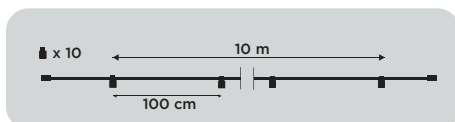

E27

22106.71

- 100 cm cap step
- 230V max 2000W
- 1,4 kg
- max 400
- IP67