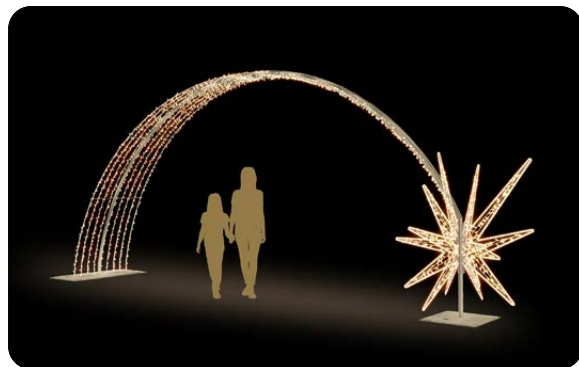

STANDING

73800.22

310 x 760 x 140 cm

230V 193W

70,0 kg

Warm white LED

73800.22-30V

30V 93W

71,0 kg

8 pcs concrete weights (40 x 40 x 5 cm) not included. Please see pages 306 and 307.