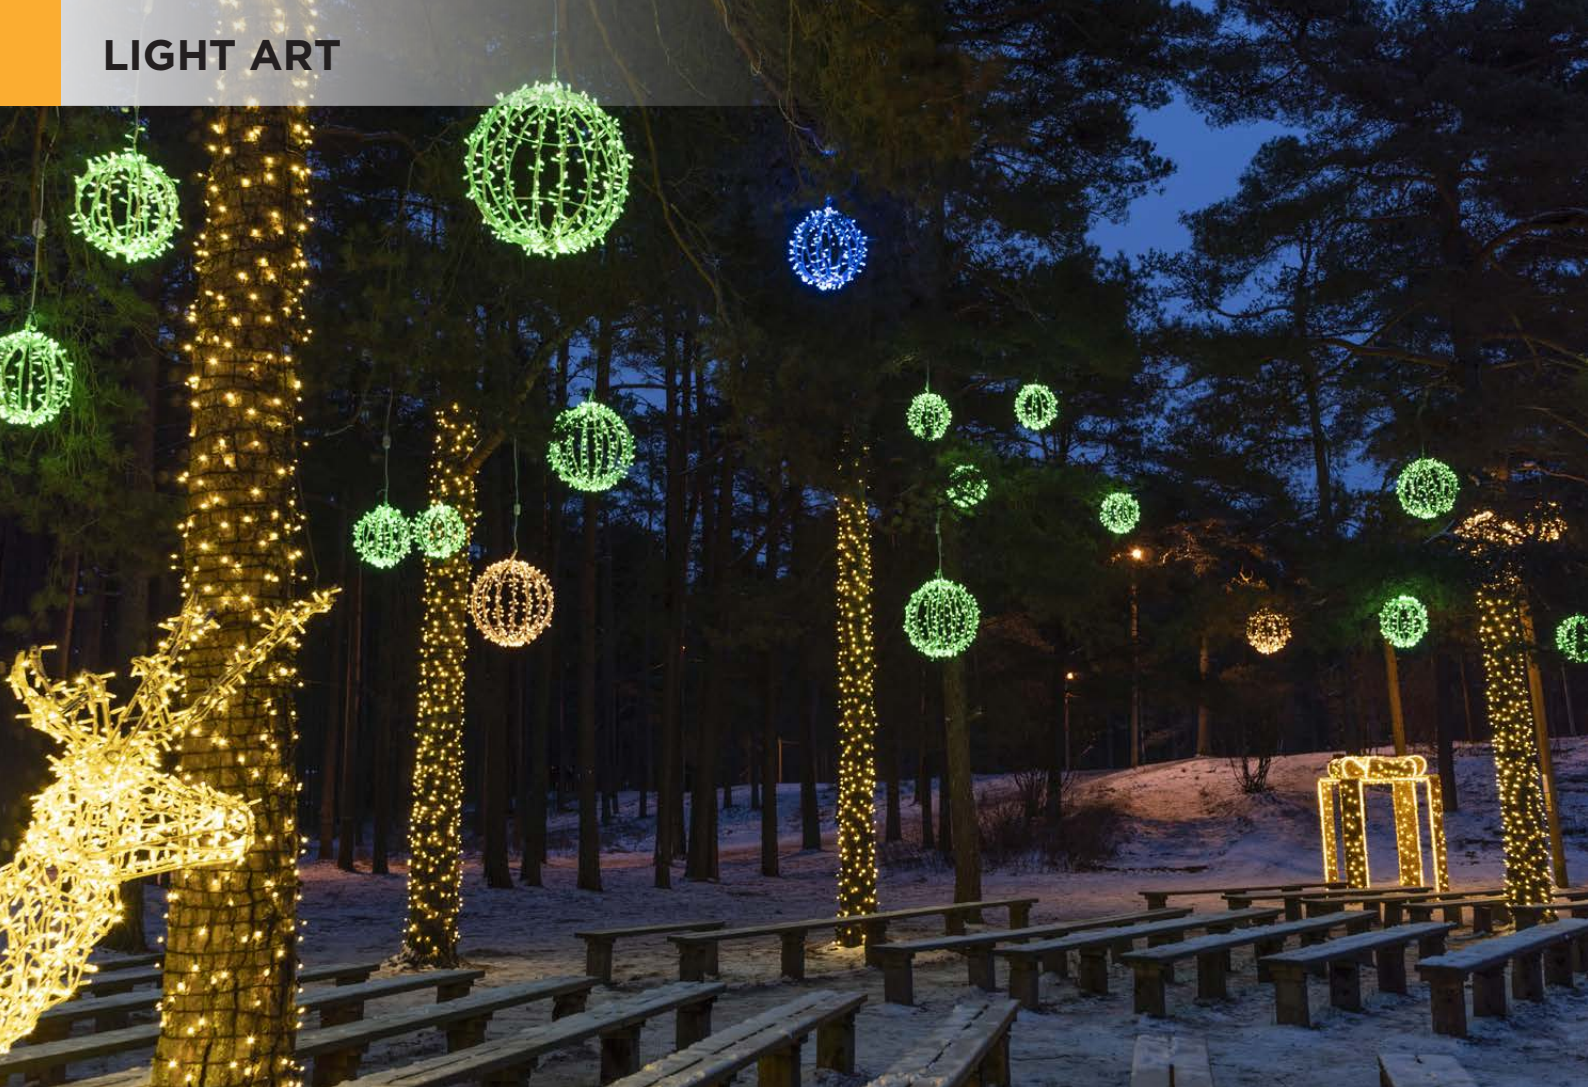

VENUS 100

CONSISTS OF 2 HALF BALLS

FOR ROPE

47852.00SL

- Frame diam. 100 cm
- 66V 133,8W
- 8,3 kg
- 600 RGB Smartled

47852.00

- Frame diam. 100 cm
- 230V 108W
- 8,5 kg
- 600 RGB LED

47852.01

- Frame diam. 100 cm
- 230V 27,6W
- 8,5 kg
- 600 Cold white LED

47852.02

- Frame diam. 100 cm
- 230V 27,6W
- 8,5 kg
- 600 Warm white LED

47852.01F

- 510 Cold white LED
- 90 Cold white FLASH

47852.02F

- 510 Warm white LED
- 90 Cold white FLASH

SmartLED balls need a Smart Controller Box to operate. Please ask us for an offer based on your project (the products don't light up without extra accessories). For the additional information see pages 270, 271 and 272. RGB products include all accessories needed for operation.