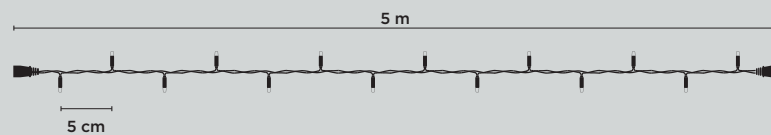

RGB DECOLIGHT 20 m, 120 LEDs

30V IP44

SECOND GENERATION

19337.00

- 20 m
- 30V 9,2W*
- 1,5 kg
- 120 RGB LED
- Black cable
- max 5
- IP44

OUTDOOR STRINGLIGHTS 30V

RGB DECOLIGHT 5 m, 100 LEDs

SECOND GENERATION

19312.00

- 5 m
- 30V 9,2W*
- 0,6 kg
- 100 RGB LED
- White cable
- max 6
- IP44

CONTROLLER with REMOTE for RGB LED

19008.71

- 30V max 138W
- 0,2 kg
- Black cable
- max 600 RGB LEDs
- IP44

19008.02

- 30V max 138W
- 0,2 kg
- White cable
- max 600 RGB LEDs
- IP44

* including power supply losses

See the additional information about power kit on page 279.