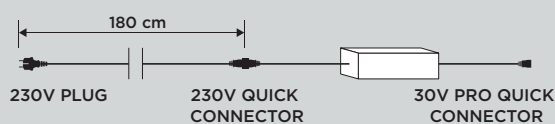

ACCESSORIES: TRANSFORMER FOR 30V PRODUCTS

12194.91

- 230V max 120W
- 0,8 kg
- Black cable
- IP67

12195.91

- 230V max 60W
- 0,53 kg
- Black cable
- IP67

12196.91

- 230V max 25W
- 0,45 kg
- Black cable
- IP67

* not including power supply losses