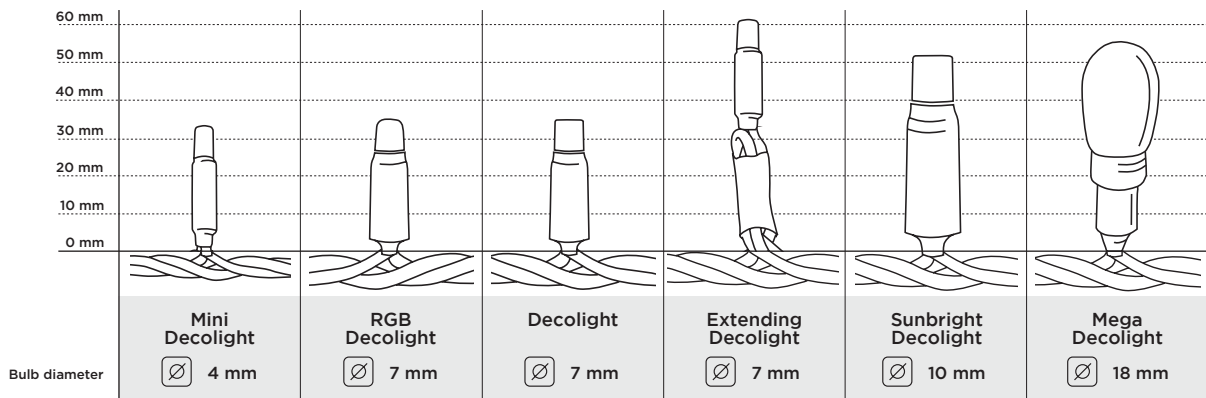

STRINGLIGHTS INDEX

			Outdoor		Indoor only
			230V	Low V	230V
			page	page	page
CLASSIC					
Decolight	5 m	100 LEDs	p 231	p 267	p 287
Decolight	10 m	100 LEDs	on order	on order	p 285
Decolight	20 m	120 LEDs	p 227	p 263	on order
Flashing Decolight	5 m	100 LEDs	p 231	p 267	p 287
Flashing Decolight	10 m	100 LEDs	on order	on order	p 285
Flashing Decolight	20 m	120 LEDs	p 228	p 264	on order
Full Flashing Decolight	20 m	80 LEDs	p 234	on order	on order
Sunbright Decolight	15 m	30 LEDs	p 233	on order	on order
Sunbright Decolight	20 m	120 LEDs	p 232	on order	on order
Sunbright Flashing Decolight	20 m	120 LEDs	p 232	on order	on order
Extending Decolight	20 m	120 LEDs	p 229	p 265	on order
Mega Decolight	10 m	20 LEDs	p 235	on order	on order
Flashing Mega Decolight	10 m	20 LEDs	p 235	on order	on order
Mini Decolight	5 m	50 LEDs	on order	in stock	on order
Flashing Mini Decolight	5 m	50 LEDs	on order	in stock	on order
DYNAMIC WHITE					
Decolight	5 m	100 LEDs	p 239	p 275	on order
Decolight	20 m	120 LEDs	p 239	p 275	on order
RGB					
Decolight	5 m	100 LEDs	p 237	p 273	on order
Decolight	20 m	120 LEDs	p 237	p 273	on order
SmartLED					
Decolight	5 m	100 LEDs	on order	p 269	on order
Decolight	5 m	60 LEDs	on order	p 269	on order
Decolight	20 m	100 LEDs	on order	p 269	on order

LED SPECIFICATIONS