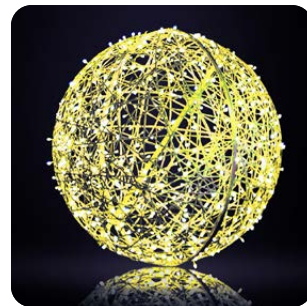

-  350 cm
-  230V 184W
-  161,0 kg
-  4800 cold white LED

42235.01-30V

-  30V 144W
-  160,0 kg

42235.02

-  350 cm
-  230V 184W
-  161,0 kg
-  4800 warm white LED

42235.02-30V

-  30V 144W
-  160,0 kg

VENUS 800 RGB