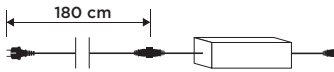

TRANSFORMERS FOR 30V PRODUCTS

12194.91
230V max 120W
0,8 kg
Black cable
IP67

12195.91
230V max 60W
0,53 kg
Black cable
IP67

12196.91
230V max 25W
0,45 kg
Black cable
IP67