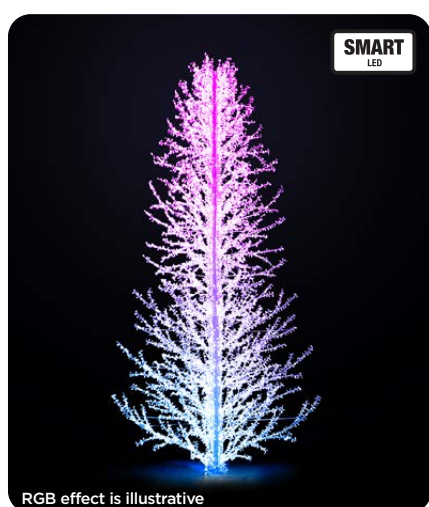

SASHA 800

STANDING FOR POLE

36485.00SL

Size of the set with the pole: 815 x290 x330 cm

Size of one branch: 785 x 156 cm

Set contains 6 branches

66V 2408W

219,5 kg

RGB Smartled

3D decoration consisting of 2D elements