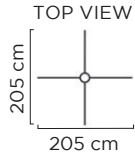

MILENA 500

STANDING FOR POLE

36630.00SL

Size of the set with the pole: 515 x 225 x 235 cm

Size of one branch: 485 x 121 cm.

Set contains 5 branches

66V 1004W

82,1 kg

61,7 kg

Warm white LED

POLES for SASHA/MILENA trees

MILENA SIMPLE 200

80023.91

Aluminium pole
with aluminium
crossleg

 210 x 130 x 130 cm

 9,1 kg

SASHA 300 / MILENA 300 / MILENA SIMPLE 300

80030.91

Aluminium pole
with steel crossleg

 300 x 205 x 205 cm

 27,0 kg

80033.91

Aluminium pole
with aluminium crossleg

 300 x 205 x 205 cm