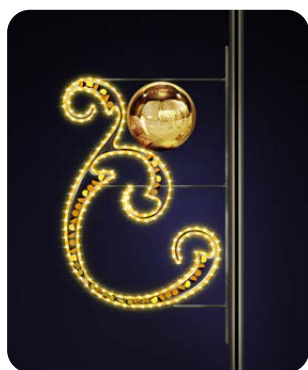

DOLCE 100

FOR POLE

36407.01S

- 107 x 75 cm
- 230V 24W
- 3,8 kg
- Cold white LED
- Silver bauble

36407.02G

- 107 x 75 cm
- 230V 24W
- 3,8 kg
- Warm white LED
- Golden bauble