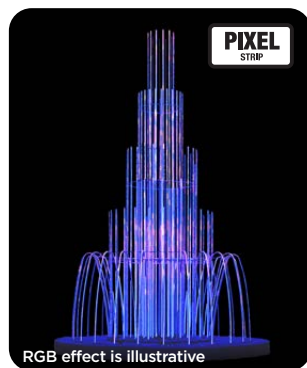

- 290 x 380 x 120 cm
- 30V 76W
- 114,0 kg
- Cold white LED
- Cold white LED
- Silver PVC net
- Silver plastic

41149.22G-30V

- 290 x 380 x 120 cm
- 30V 76W
- 114,0 kg
- Warm white LED
- Warm white LED
- Golden PVC net
- Golden plastic

LIVERPOOL 590 / 260

WITH PIXEL STRIP

RGB effect is illustrative

RGB effect is illustrative

STANDING

38006.00IC

605 x 400 x 400 cm

Size without base:
590 x 340 x 340 cm