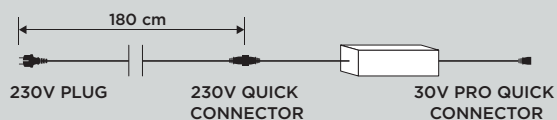

TRANSFORMER FOR 30V PRODUCTS

12194.91

- 230V max 120W
- 0,8 kg
- Black cable
- IP67

12195.91

- 230V max 60W
- 0,53 kg
- Black cable
- IP67

12196.91

- 230V max 25W
- 0,45 kg
- Black cable
- IP67

* not including power supply losses