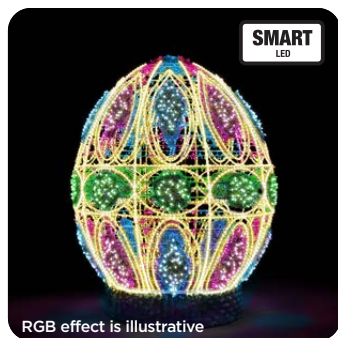

BASKET 250 NEW

STANDING

41125.22G

-  250 x 220 x 220 cm
-  230V 164W
-  56,8 kg
-  Warm white LED
-  Warm white LED
-  Golden carpet

41125.22G-30V

-  30V 73W
-  57,4 kg

FABIEN 250 **NEW**

STANDING