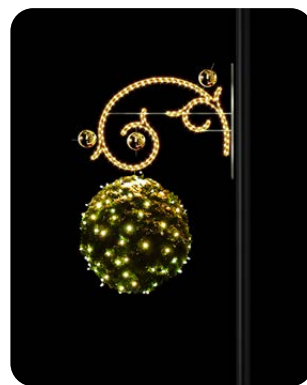

MARTA 125

FOR POLE

36854.11S

- 125 x 110 x 50 cm
- 230V 25W
- 9,3 kg
- Cold white LED
- Cold white LED
- Silver baubles
- Green carpet

36854.22G

- 125 x 110 x 50 cm
- 230V 25W
- 9,3 kg
- Warm white LED
- Warm white LED
- Golden baubles
- Green carpet