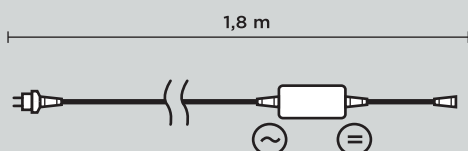

ACCESSORIES: TRANSFORMER

26700.02

-  180 cm
-  230/36V 36W
-  0,3 kg

* including power supply losses

INDOOR STRINGLIGHTS 230V

INDOOR DECOLIGHT 10 m, 100 LEDs

230V IP20

INDOOR STRINGLIGHTS 230V