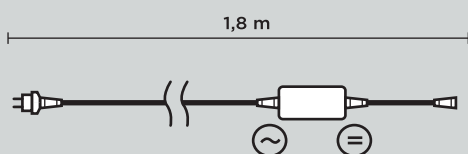

ACCESSORIES: POWER KIT FOR LED OUTDOOR LIGHTS

23006.71

- 230V max 480W
- 0,27 kg
- Black cable

23006.02

- 230V max 480W
- 0,27 kg
- White cable