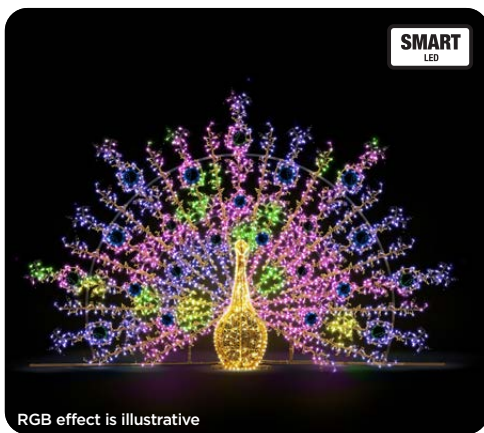

33003.05R

-  Red LED
-  Red PVC net

33003.02G

-  Warm white LED
-  Golden PVC net

PEACOCK 230 NEW

STANDING

73880.00SLBV

-  230 x 360 x 85 cm
-  66V 388W
-  60,0 kg
-  RGB Smartled
-  Green and blue baubles

PEACOCK 250

RGB effect is illustrative

STANDING

73897.20SLBV

- 250 x 360 x 85 cm
- 66V 813W
- 101.0 kg
- Smartled RGB
- Warm white LED
- Blue and green baubles

RGB

73897.20BV-30V

- 250 x 360 x 85 cm
- 30V 354W
- 78,2kg
- RGB LED
- Warm white LED
- Blue and green baubles