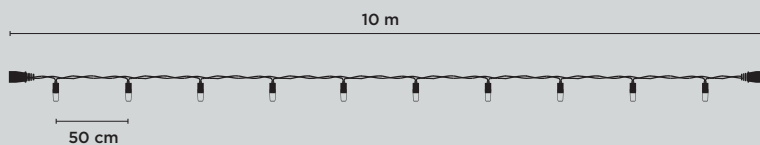

ACCESSORIES: POWER KIT

23006.02

- 230V max 480W
- 0,27 kg
- White cable

23006.71

- 230V max 480W
- 0,27 kg
- Black cable

CHOOSE THE COLOR AND CONFIGURATION

20230.71

- 20 cold white LED
- Black cable

20232.71F

- 16 warm white LED
- 4 cold white LED
- Black cable

20230.71F

- 16 cold white LED
- 4 cold white LED
- Black cable