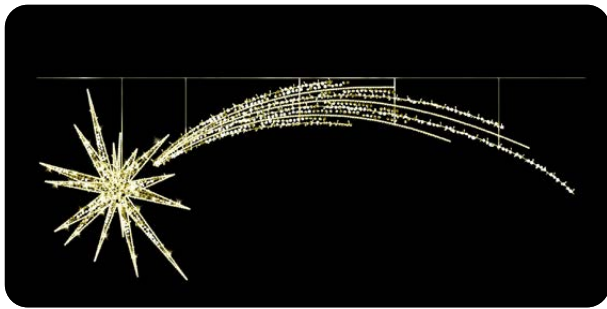

FEONA 390

FOR ROPE

36601.22G

- 150 x 380 x 120 cm
- 230V 142W
- 25,8 kg
- Warm white LED
- Warm white LED
- Golden glitter

36601.11S

- 150 x 380 x 120 cm
- 230V 142W
- 25,8 kg
- Cold white LED
- Cold white LED
- Silver glitter