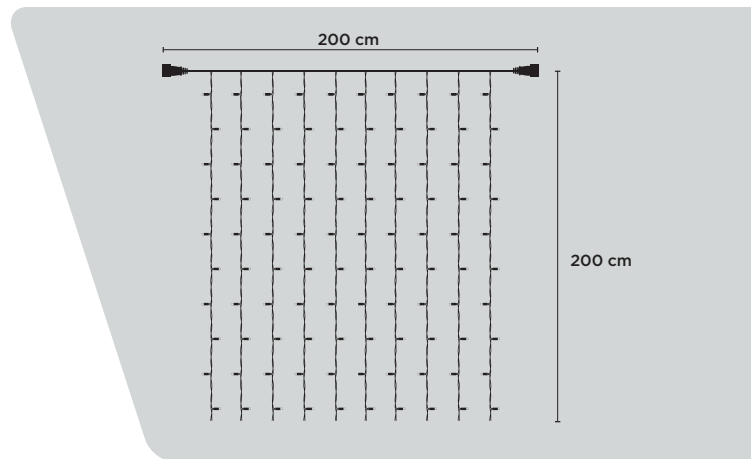

CURTAINLIGHT 200 x 200 cm, 400 LEDs

30V IP67

ICICLE STRUCTURE

13322.02

- 200 x 200 cm
- 30V 12W*
- 3,3 kg
- 400 warm white LED
- White cable
- 20
- max 3
- IP67

CHOOSE THE COLOR AND CONFIGURATION

13322.01

- 400 cold white LED
- White cable