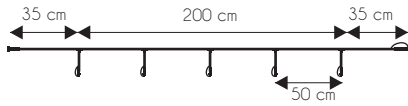

ACCESSORIES

MAIN CABLES

IP67 connector IP67, 230V

58601.02
White cable

58601.71
Black cable

58602.02
White cable

58602.71
Black cable

58618.02
White cable

58618.71
Black cable

30V connector IP44, 30V

58501.02
White cable

58501.71
Black cable

58502.02
White cable

58502.71
Black cable

58518.02
White cable

58518.71
Black cable

SmartLED connector IP44, 66V

58401.02
White cable

58401.71
Black cable

58402.02
White cable

58402.71
Black cable

58418.02
White cable

58418.71
Black cable