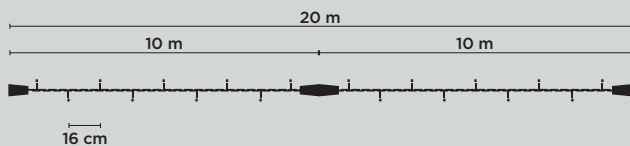

CHOOSE THE COLOR AND CONFIGURATION

23422.02F

- 102 warm white LED
- 18 cold white LED
- White cable

23420.02F

- 102 cold white LED
- 18 cold white LED
- White cable

23420.71F

- 102 cold white LED
- 18 cold white LED
- Black cable

Power kit on next page.