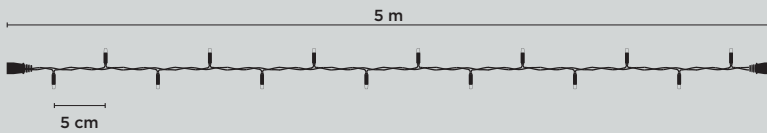

CHOOSE THE COLOR AND CONFIGURATION

23402.71

- 100 warm white LED
- Black cable

23400.02

- 100 cold white LED
- White cable

23400.71

- 100 cold white LED
- Black cable

23403.02

- 100 blue LED
- White cable

23404.02

- 100 green LED
- White cable

23405.02

- 100 red LED
- White cable

23406.02

- 100 yellow LED
- White cable

23400.02F

- 80 cold white LED
- 20 cold white LED
- White cable

23402.02F

- 80 warm white LED
- 20 cold white LED
- White cable