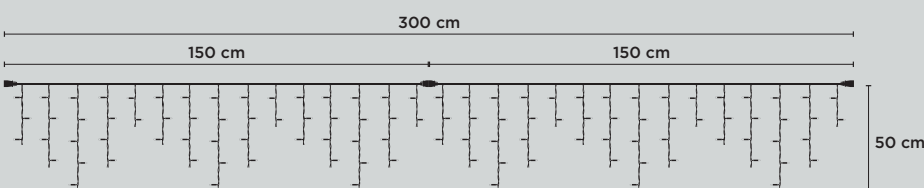

ACCESSORIES: POWER KIT

23006.02

23006.71

230V max 480W

230V max 480W

0,27 kg

0,27 kg

White cable

Black cable

CHOOSE THE COLOR AND CONFIGURATION

37860.02

- 108 cold white LED
- White cable

37860.04

- 108 cold white LED
- Green cable

37862.04

- 108 warm white LED
- Green cable

37860.02F

- 90 cold white LED
- 18 cold white LED
- White cable

37862.02F

- 90 warm white LED
- 18 cold white LED
- White cable