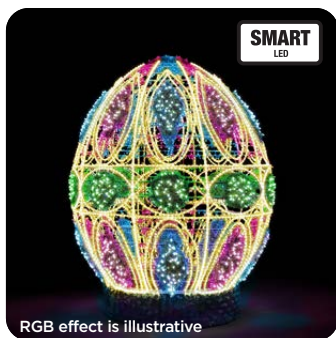

BASKET 250 NEW

STANDING

41125.22G

-  250 x 220 x 220 cm
-  230V 164W
-  56,8 kg
-  Warm white LED
-  Warm white LED
-  Golden carpet

41125.22G-30V

-  30V 73W
-  57,4 kg

FABIEN 250 **NEW**

STANDING