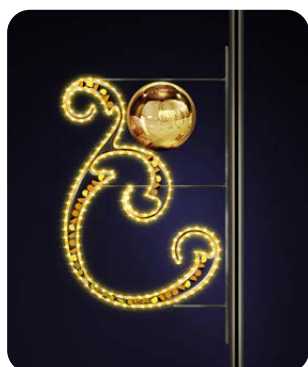

DOLCE 100

FOR POLE

36407.01S

- 107 x 75 cm
- 230V 24W
- 3,8 kg
- Cold white LED
- Silver bauble

36407.02G

- 107 x 75 cm
- 230V 24W
- 3,8 kg
- Warm white LED
- Golden bauble