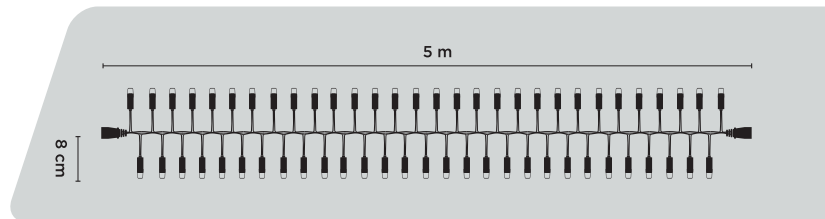

23232.02F

- 5 m
- 230V 18W
- 2,1 kg
- 336 warm white LED
- 64 cold white LED
- White cable
- max 10
- IP67