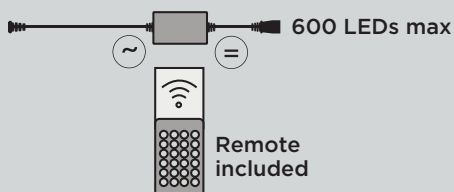

CONTROLLER with REMOTE for RGB LED

19008.71

- 30V max 138W
- 0,2 kg
- Black cable
- max 600 RGB LEDs
- IP44

19008.02

- 30V max 138W
- 0,2 kg
- White cable
- max 600 RGB LEDs
- IP44

* including power supply losses

See the additional information about power kit on page 279.