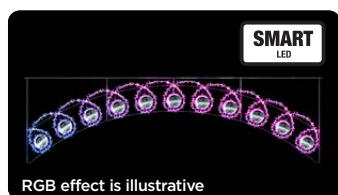

36761.00SLG

- 66V 223W
- 36,5 kg
- Smartled RGB
- Golden baubles