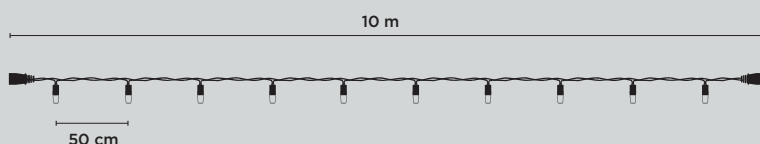

ACCESSORIES: POWER KIT

23006.02

230V max 480W

0,27 kg

White cable

23006.71

230V max 480W

0,27 kg

Black cable

CHOOSE THE COLOR AND CONFIGURATION

20230.71

- 20 cold white LED
- Black cable

20232.71F

- 16 warm white LED
- 4 cold white LED
- Black cable

20230.71F

- 16 cold white LED
- 4 cold white LED
- Black cable