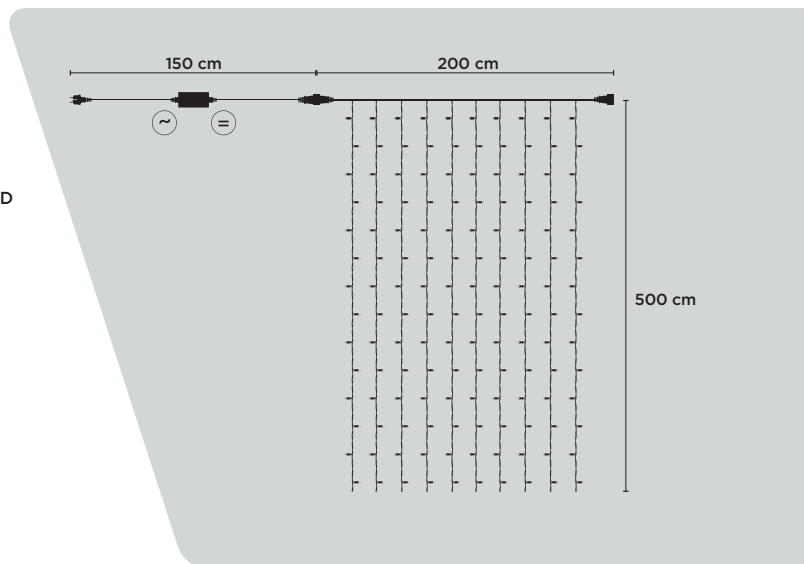

37252.02

- 200 x 500 cm
- 230V 46W
- 7,7 kg
- 1000 warm white LED
- White cable
- 20
- max 5
- IP67