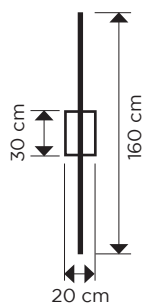

SKYLAR 160

FOR ROPE

36770.00IC

- 160 x 160 x 20 cm
- 24V 204W
- 15,1 kg
- RGB Pixel Strip