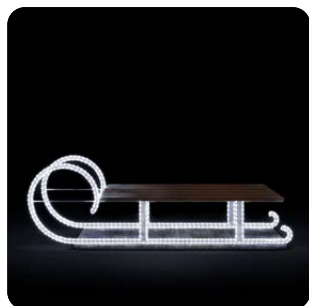

KIDDY 200 NEW

STANDING

73814.01-30V

- 65 x 200 x 60 cm
- 30V 16W
- 39,0 kg
- Cold white LED

73814.02-30V

- 65 x 200 x 60 cm
- 30V 16W
- 39,0 kg
- Warm white LED

4 pcs concrete weights (40 x 40 x 5 cm) not included. Please see pages 306 and 307.