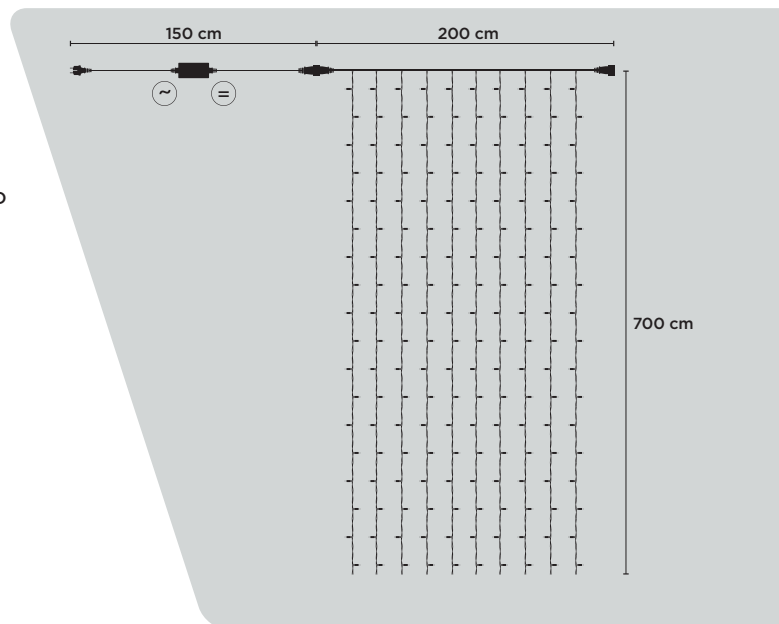

37272.02

- 200 x 700 cm
- 230V 46W
- 10,8 kg
- 1520 warm white LED
- White cable
- 20
- max 5
- IP67