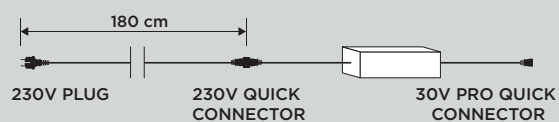

ACCESSORIES: TRANSFORMER FOR 30V PRODUCTS

* not including power supply losses

12194.91

- 230V max 120W
- 0,8 kg
- Black cable
- IP67

12195.91

- 230V max 60W
- 0,53 kg
- Black cable
- IP67

12196.91

- 230V max 25W
- 0,45 kg
- Black cable
- IP67