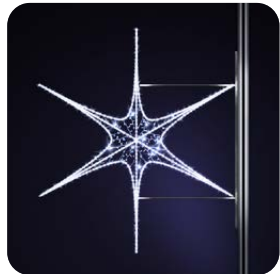

AMBROSIA 140

FOR POLE

36323.11F

- 140 x 135 cm
- 230V 28W
- 4,6 kg
- Cold white LED
- Cold white LED
- Cold white LED

36323.22F

- 140 x 135 cm
- 230V 28W
- 4,6 kg
- Warm white LED
- Warm white LED
- Cold white LED

FOR WALL

36322.11F

- 140 x 120 cm
- 4,1 kg

FOR ROPE

36322.22F

- 140 x 120 cm
- 4,1 kg