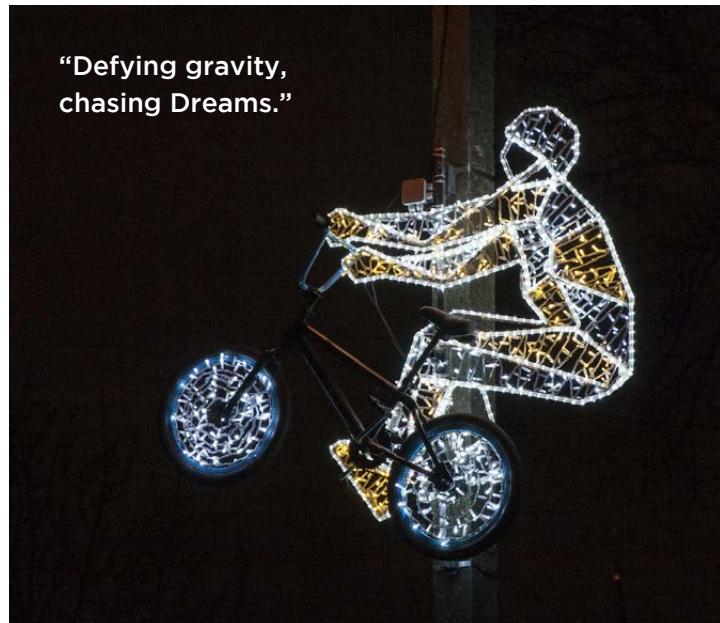

“Parisian Dreams illuminated.”

“Lighting up the stage – the groove is glowing!”

“Glimmering Dreams:
streets bathed
in SmartLED lights.”

“Defying gravity,
chasing Dreams.”

INSTALLATION

INSTALLATION GUIDES

Scan or click on the QR-codes for further details on different installation types or download installation guides at www.adam.ee/installation