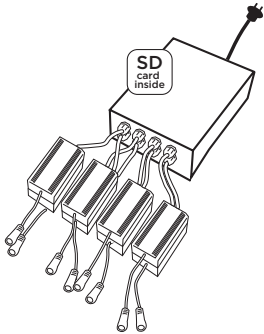

SMART CONTROLLER BOXES

SMART BOX WITH SD-CARD (8 OUTPUTS)

19014.08

- 58 x 41 x 20 cm
- 230/66V 712W
- 10,5 kg
- max 8 x 400 SmartLEDs
- IP65

Effects are stored on SD-Card.
Includes Smart Power Supplies.