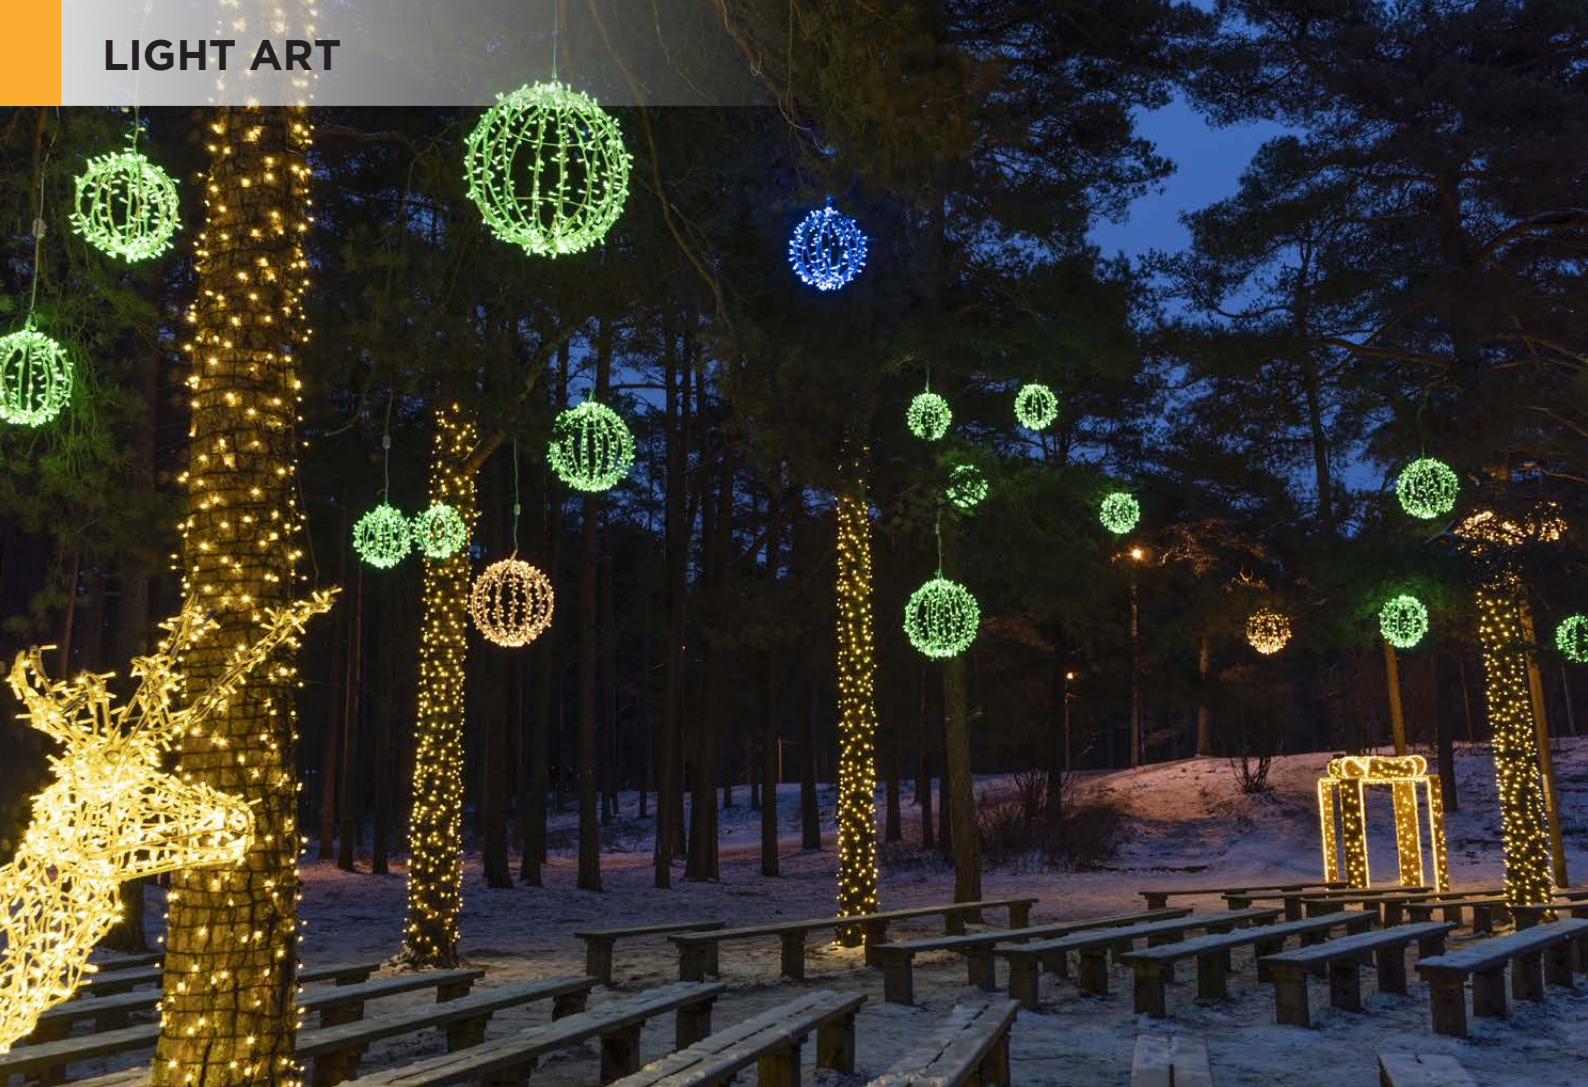

VENUS 100

CONSISTS OF 2 HALF BALLS

FOR ROPE

47852.00SL

-  Frame diam. 100 cm
-  66V 133,8W
-  8,3 kg
-  600 RGB Smartled

47852.00

-  Frame diam. 100 cm
-  230V 108W
-  8,5 kg
-  600 RGB LED

47852.01