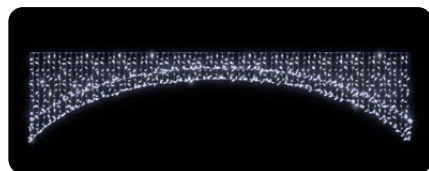

36701.01

- Cold white LED

36701.01F

- Cold white LED
- Cold white FLASH