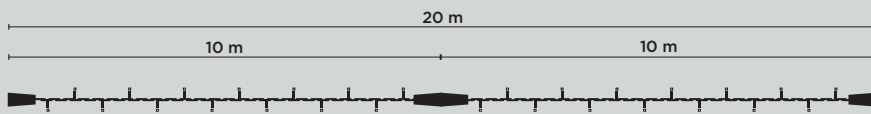

RGB DECOLIGHT 20 m, 120 LEDs

230V IP67

19227.00

- 20 m
- 230V 18W
- 1,5 kg
- 120 RGB LED
- Black cable
- max 12
- IP67

RGB DECOLIGHT 5 m, 100 LEDs

19202.00

- 5 m
- 230V 18W
- 0,6 kg
- 100 RGB LED
- White cable
- max 15
- IP67

ACCESSORIES: CONTROLLER WITH REMOTE 230V

Advanced DMX controllers available upon request.

19000.71

- 230V max 270W
- 0,27 kg
- Black cable
- max 1500 LEDs

19000.02

- 230V max 270W
- 0,27 kg
- White cable
- max 1500 LEDs