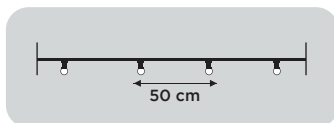

E27

22050.04

- 50 cm cap step
- 230V max 2000W
- 18,6 kg / 100 m
- max 200
- IP44

B22

22450.04

- 50 cm cap step
- 230V max 2000W
- 22,3 kg / 100 m
- max 200
- IP44

E27 / B22 COMPONENTS

E27 SOCKET

22327.71

- 230V max 40W
- 0,025 kg
- IP44

B22 SOCKET

22322.71

- 230V max 40W
- 0,044 kg
- IP44

ENDCAP WITH HOOK

22381.71

- 0,1 kg