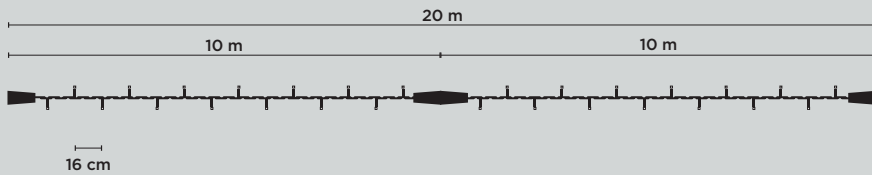

CHOOSE THE COLOR AND CONFIGURATION

12127.02

- 120 warm white LED
- Black cable

12122.01

- 120 cold white LED
- White cable

12127.01

- 120 cold white LED
- Black cable

12127.03

- 120 blue LED
- Black cable

12127.04

- 120 green LED
- Black cable

12127.05

- 120 red LED
- Black cable

12127.06

- 100 yellow LED
- Black cable

12127.09

- 120 Multicolor LED
- Black cable