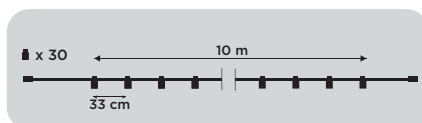

ROUND RUBBER CABLE CONNECTIBLE E27 / B22

230V IP44

E27

22038.71

- 33 cm cap step
- 230V max 2000W
- 2,4 kg
- max 600
- IP67