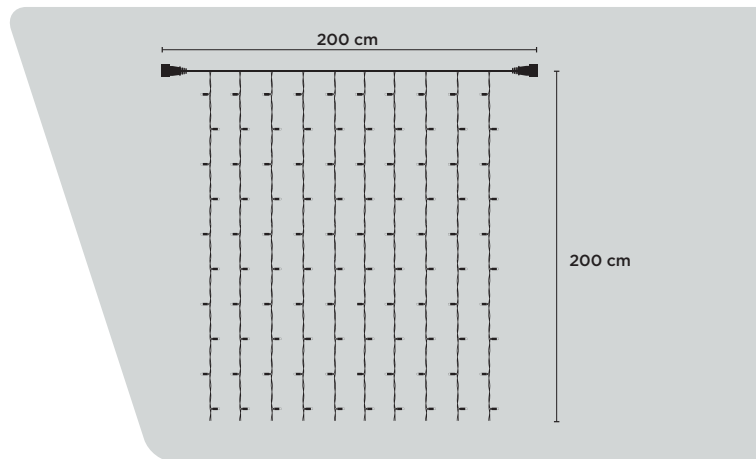

CURTAINLIGHT 200 x 200 cm, 400 LEDs

30V IP67

ICICLE STRUCTURE

13322.02

- 200 x 200 cm
- 30V 12W*
- 3,3 kg
- 400 warm white LED
- White cable
- 20
- max 3
- IP67

CHOOSE THE COLOR AND CONFIGURATION

13322.01

- 400 cold white LED
- White cable