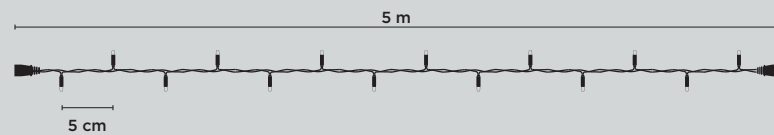

30V IP44

DYNAMIC WHITE DECOLIGHT 20 m, 120 LEDs

19527.12

- 20 m
- 30V 11,5W*
- 1,5 kg
- 120 Dynamic white LED
- Black cable
- max 12
- IP44

OUTDOOR STRINGLIGHTS 30V

DYNAMIC WHITE DECOLIGHT 5 m, 100 LEDs

19502.12

- 5 m
- 30V 11,5W*
- 0,7 kg
- 100 Dynamic white LED
- White cable
- max 15
- IP44

ACCESSORIES: CONTROLLER WITH REMOTE 30V

* including power supply losses

19006.71

- 30V
- 0,2 kg
- Black cable

19006.02

- 30V
- 0,2 kg
- White cable

See the additional information about power kit on page 279.