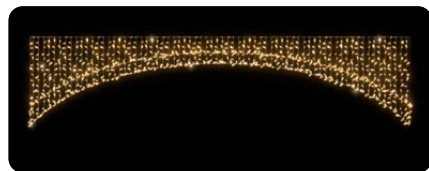

36701.02

- Warm white LED

36701.02F

- Warm white LED
- Cold white FLASH