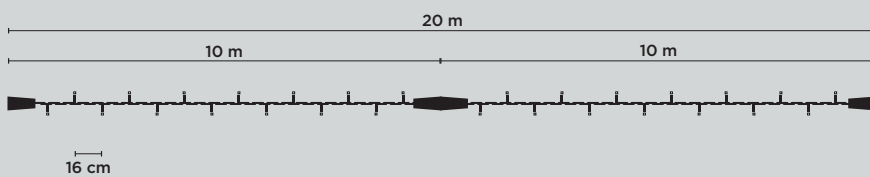

OUTDOOR STRINGLIGHTS 30V