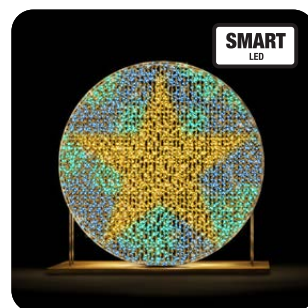

66V 264W

46,0 kg

RGB Smartled

41150.22

180 x 180 cm

230V 264W

46,0 kg

Warm white LED

BADRIYA 256 NEW

STANDING

41151.20SL

256 x 256 cm

66V 528W

67,0 kg

RGB Smartled

41151.22

256 x 256 cm

230V 528W

67,0 kg

Warm white LED

MANAR 350 NEW

STANDING

41152.22G

-  350 x 190 x 190 cm
-  230V 120W
-  170,0 kg
-  Warm white LED
-  Warm white LED