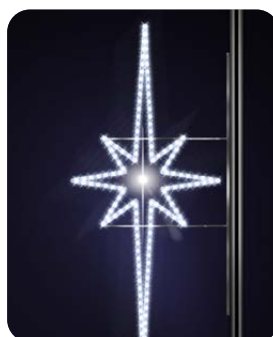

AEGNA 200

FOR POLE

36582.01F

200 x 90 cm

230V 25W

4,4 kg

Cold white LED

with E27 FLASH

36582.02F

200 x 90 cm

230V 25W

4,4 kg

Warm white LED

with E27 FLASH

FOR WALL

FOR ROPE

36580.01F

200 x 80 cm

3,4 kg

36580.02F

200 x 80 cm

3,4 kg