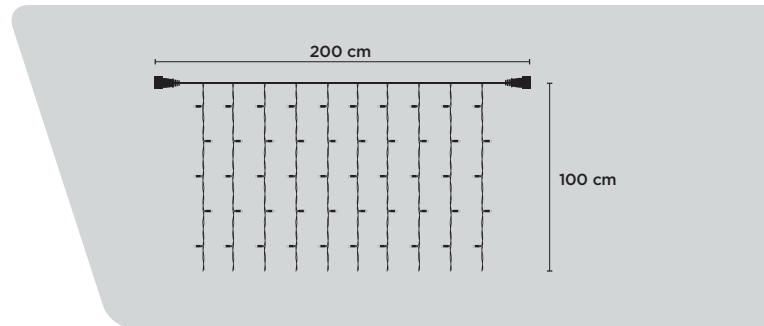

See the additional information about power kit on page 279.

OUTDOOR STRINGLIGHTS 30V

CURTAINLIGHT 200 x 100 cm, 200 LEDs

30V IP67

ICICLE STRUCTURE

13302.02

-  200 x 100 cm
-  30V 6W*
-  1,9 kg
-  200 warm white LED
-  White cable
-  20
-  max 6
-  IP67