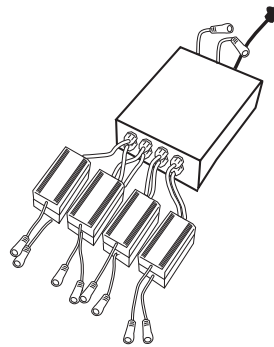

19024.08

- 58 x 41 x 20 cm
- 230/66V 712W
- 10,3 kg
- max 8 x 400 SmartLEDs
- IP65

Includes Smart Power Supplies.

CONTROLLER BOX WITH MASTER

19016.00

- 37 x 25 x 11 cm
- 230V 5W
- 13,1 kg
- max 255 Slave controllers
- IP65