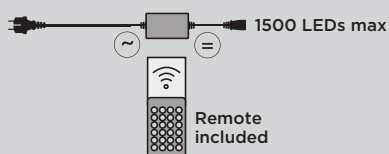

ACCESSORIES FOR RGB LED NETLIGHT: Controller with remote 230V

19000.71

- 230V max 138W
- Black cable
- max 1500 LEDs

19000.02

- 230V max 138W
- White cable
- max 1500 LEDs