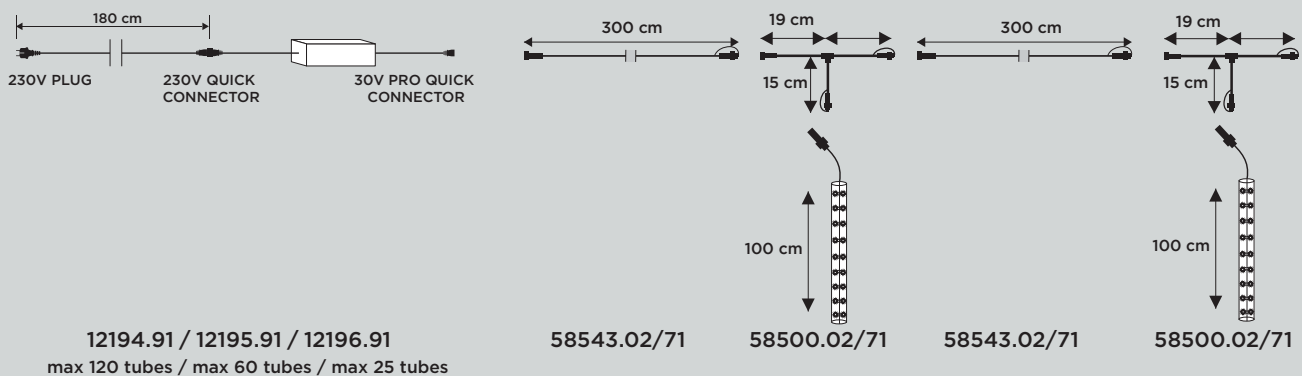

- 100 cm Ø 30 cm
- 30V 2W*
- 0,15 kg
- 200 cold white LED
- IP44

26632.02

- warm white LED

26632.03

- blue LED

26632.05

- red LED

TYPICAL LED SHOOTING STAR LIGHT CONNECTION SCHEME