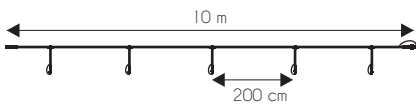

ACCESSORIES

MAIN CABLES

IP67 connector IP67, 230V

58601.02
White cable

58601.71
Black cable

58602.02
White cable

58602.71
Black cable

58618.02
White cable

58618.71
Black cable

30V connector IP44, 30V

58501.02
White cable

58501.71
Black cable

58502.02
White cable

58502.71
Black cable

58518.02
White cable

58518.71
Black cable

SmartLED connector IP44, 66V

58401.02
White cable

58401.71
Black cable

58402.02
White cable

58402.71
Black cable

58418.02
White cable

58418.71
Black cable