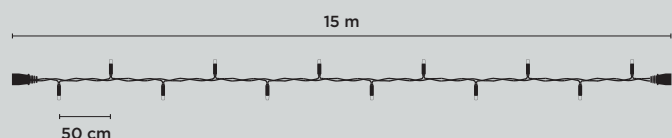

CHOOSE THE COLOR AND CONFIGURATION

23940.04

- 30 cold white LED
- Dark green cable

23942.02

- 30 warm white LED
- White cable