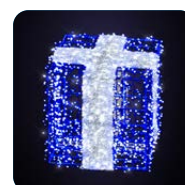

73625.13W

- 230V 110W
- 34,0 kg
- Blue LED
- White carpet

Different colors available

CASPAR 380 / 275

STANDING

73776.12GR

- 380 x 290 x 260 cm
- 230V 286W
- 98,0 kg
- Cold and warm white LED
- Warm white LED
- Golden and red carpet