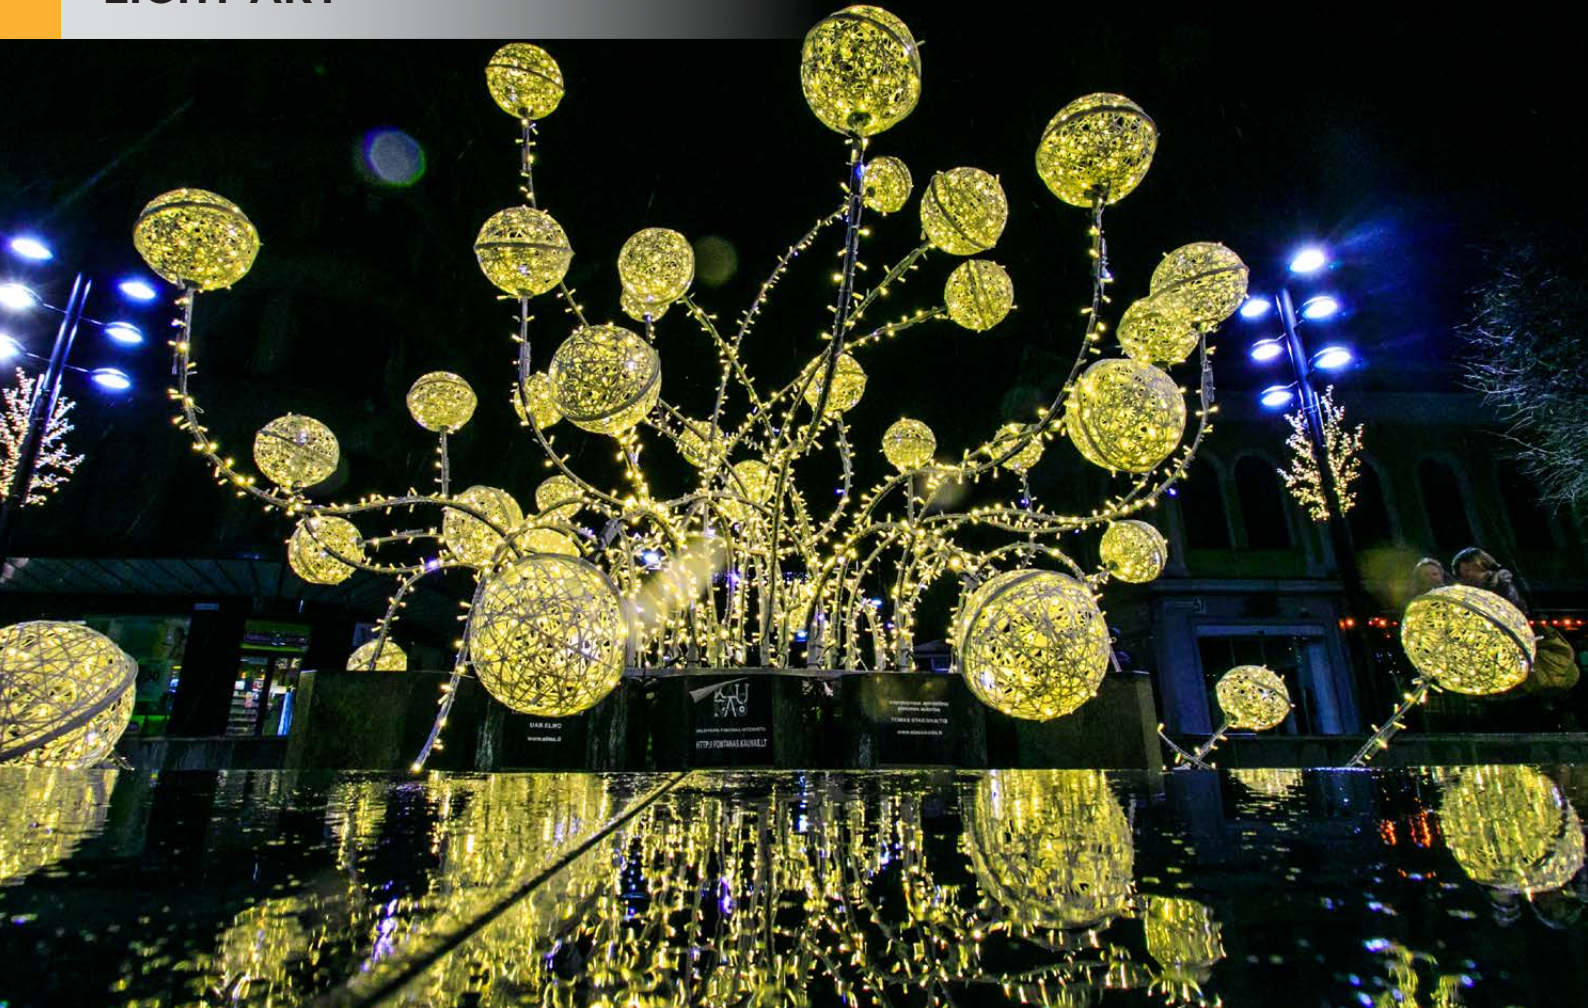

GLOBUS 50

CONSISTS OF 2 HALF BALLS