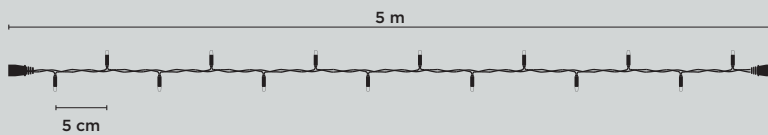

230V IP67

DYNAMIC WHITE DECOLIGHT 20 m, 120 LEDs

19427.12

- 20 m
- 230V 11,5W
- 1,5 kg
- 120 Dynamic white LED
- Black cable
- max 12
- IP67

OUTDOOR STRINGLIGHTS 230V

DYNAMIC WHITE DECOLIGHT 5 m, 100 LEDs

19402.12

- 5 m
- 230V 11,5W
- 0,6 kg
- 100 Dynamic white LED
- White cable
- max 15
- IP67

ACCESSORIES: CONTROLLER WITH REMOTE 230V

19005.71

- 230V max 138W
- 0,27 kg
- Black cable
- max 1500 LEDs

19005.02

- 230V max 480W
- 0,27 kg
- White cable
- max 1500 LEDs