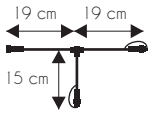

ACCESSORIES

DIVIDERS

IP67 connector IP67, 230V

58600.02
White cable

58600.71
Black cable

58610.02
White cable

58610.71
Black cable

30V connector IP44, 30V

58500.02
White cable

58500.71
Black cable

58510.02
White cable

58510.71
Black cable

SmartLED connector IP44, 66V

58400.02
White cable

58400.71
Black cable

58410.02
White cable

58410.71
Black cable