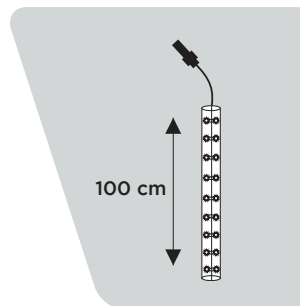

- 100 cm Ø 30 cm
- 30V 2W*
- 0,15 kg
- 200 cold white LED
- IP44

26632.02

- warm white LED

26632.03

- blue LED

26632.05

- red LED

TYPICAL LED SHOOTING STAR LIGHT CONNECTION SCHEME