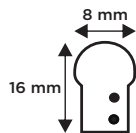

LED NEON FLEX 120 LED/m

230V IP65

LED NEON FLEX

28000.02

- 230V 6W/m
- 19 kg / 50 m
- SMD 2835 LED*
- 50 m
- 100 cm
- 0,83 cm, 120 LED/m

LED NEON FLEX MINI

28002.02

- 230V 6W/m
- 17 kg / 50 m
- SMD 2835 LED*
- 50 m
- 100 cm
- 0,83 cm, 120 LED/m

LED NEON FLEX MINI Double Sided

28003.02

- 230V 6W/m
- 13 kg / 50 m
- SMD 2835 LED*
- 50 m
- 100 cm
- 0,83 cm, 120 LED/m

*Different color LEDs available upon request.

LED NEON FLEX ACCESSORIES

POWER KIT 180 cm 950 W

- **28055.02** for Neon Flex 25mm
- **28056.02** for Mini
- **28057.02** for Mini (double sided)

END CAP

- **28080.01** for Neon Flex 25mm
- **28081.01** for Mini
- **28082.01** for Mini (double sided)

ALUMINIUM PROFILE 100 CM

- **28088.91** for Neon Flex 25mm
- **28087.91** for Mini