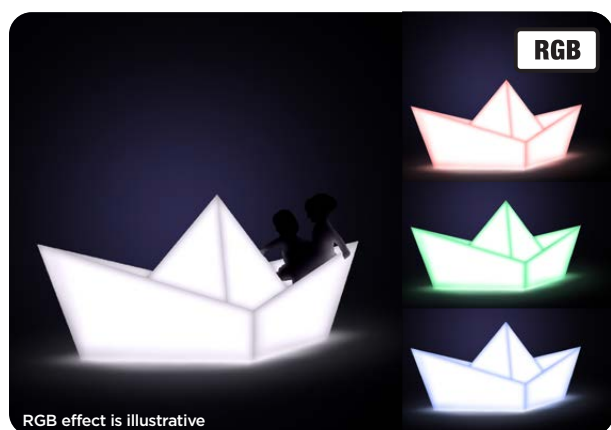

97200.00

- 250 x 250 x 60 cm
- 230V 180W
- 83,0 kg
- RGB LED

TRIANGLE 200

STANDING

97201.00

- 200 x 120 x 60 cm
- 230V 180W
- 62,0 kg
- RGB LED

BOAT 150

RGB effect is illustrative