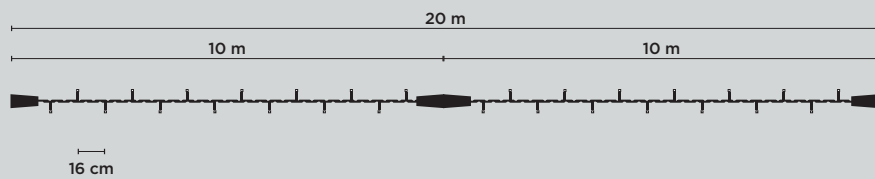

OUTDOOR STRINGLIGHTS 30V