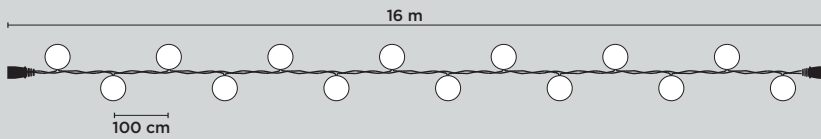

SNOWBALLS 16 m, 16 LEDs

230V IP67

COOL WHITE LED 16 m / 16 pcs

24930.12

- 10 cm
- 230V 9W
- 2,1 kg
- Green cable

WARM WHITE LED 16 m / 16 pcs

24930.22

- 10 cm
- 230V 9W
- 2,1 kg
- Green cable

SPARE BALLS 10 cm

24990.02

24930.13

- 16 cold LED
- Green cable

24930.23

- 16 warm white LED
- Green cable

24990.03

24930.14

- 16 cold white LED
- Green cable

24930.24

- 16 warm white LED
- Green cable

24990.04

24930.15

- 16 cold white LED
- Green cable

24930.25

- 16 warm white LED
- Green cable

24990.05

24930.16

- 16 cold white LED
- Green cable

24930.26

- 16 warm white LED
- Green cable

24990.06

24930.10

- 16 cold white LED
- Green cable

24930.20

- 16 warm white LED
- Green cable