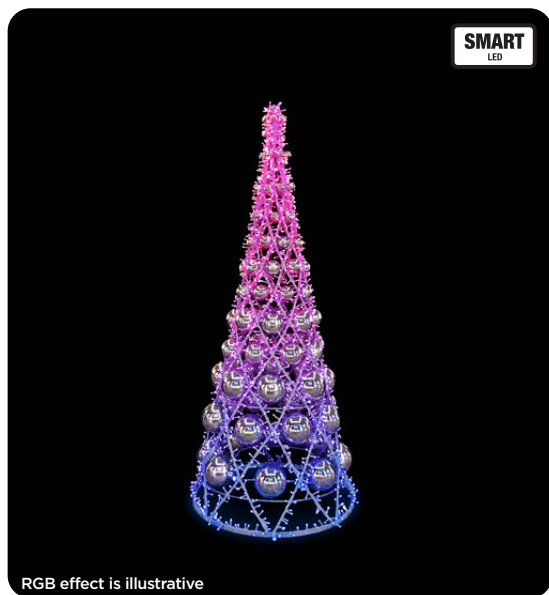

LADOGA 260

RGB effect is illustrative

STANDING

38820.00SLS

- 260 x 105 x 105 cm
- 66V 424W
- 38,7 kg
- RGB Smartled
- Silver baubles