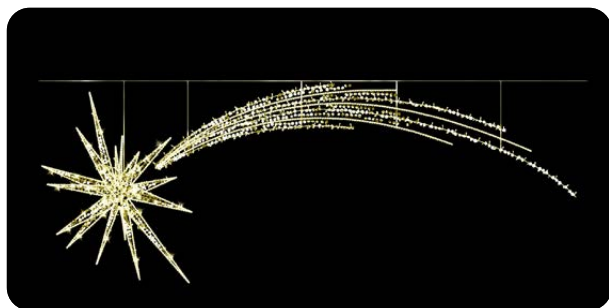

36687.22

235 x 80 cm

230V 38W

5,5 kg

Warm white LED

Warm white LED

FEONA 390

FOR ROPE