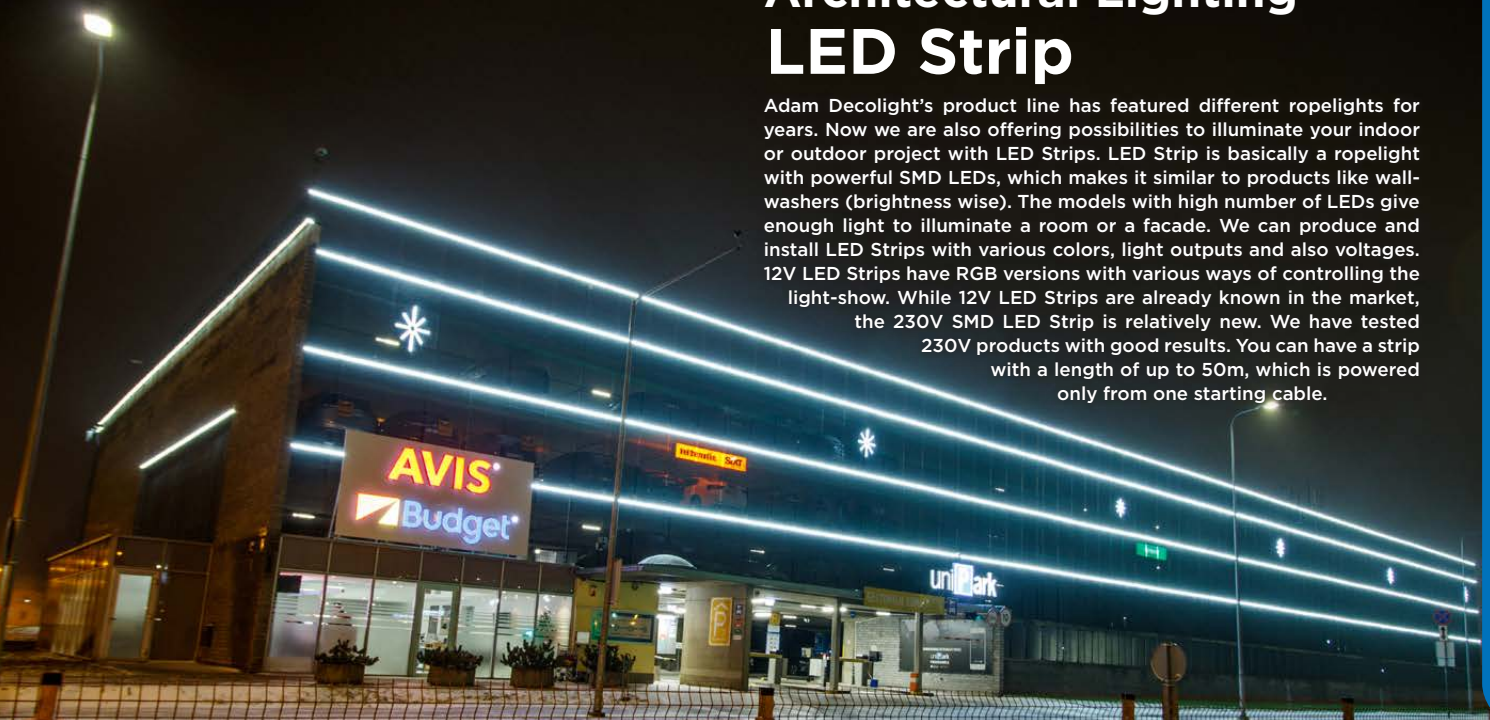

- 28088.91** for Neon Flex 25mm
- 28087.91** for Mini

Architectural Lighting LED Strip

Adam Decolight's product line has featured different ropelights for years. Now we are also offering possibilities to illuminate your indoor or outdoor project with LED Strips. LED Strip is basically a ropelight with powerful SMD LEDs, which makes it similar to products like wall-washers (brightness wise). The models with high number of LEDs give enough light to illuminate a room or a facade. We can produce and install LED Strips with various colors, light outputs and also voltages. 12V LED Strips have RGB versions with various ways of controlling the light-show. While 12V LED Strips are already known in the market, the 230V SMD LED Strip is relatively new. We have tested 230V products with good results. You can have a strip with a length of up to 50m, which is powered only from one starting cable.