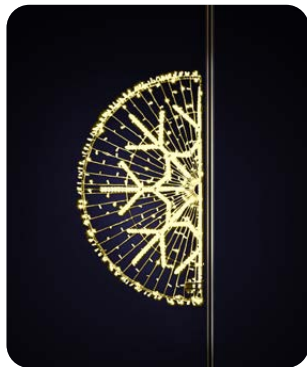

36408.01S

- 177 x 78 cm
- 230V 31W
- 4,5 kg
- Cold white LED
- Silver baubles

36408.02G

- 177 x 78 cm
- 230V 31W
- 4,5 kg
- Warm white LED
- Golden baubles

STREET DECORATIONS

OGRE 210

FOR POLE

36528.12