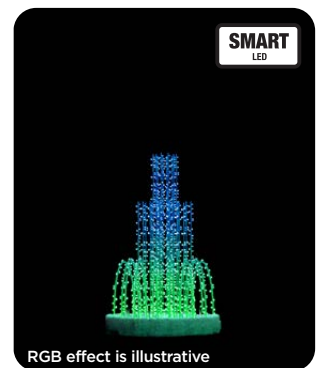

STELLA 1100 NEW

94382.20SLWG

- 1100 x 400 x 400 cm
- 66V 3537W
- 612 kg
- RGB Smartled
- Warm white LED
- White carpet
- Golden plastic

Based on location, adding weight for stability or other fixing methods are necessary.

LIVERPOOL 590 / 260

WITH PIXEL STRIP

STANDING

38006.00IC

605 x 400 x 400 cm

Size without base:
590 x 340 x 340 cm

24V 2945W

324,0 kg

RGB Pixel Strip

38004.00IC

270 x 130 x 130 cm

Size without base:
250 x 100 x 100 cm

24V 662W

65,1 kg

RGB Pixel Strip

LIVERPOOL 500 / 250

WITH SMARTLED

STANDING

38005.00SL

525 x 400 x 400 cm

Size without base:
500 x 340 x 340 cm

66V 1204W

252,2 kg

RGB Smartled