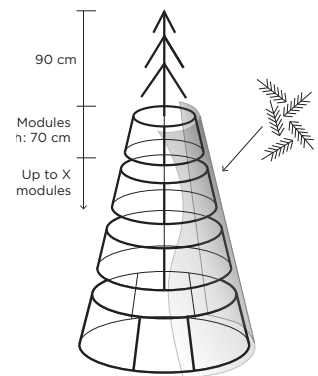

PREMIUM 650

92874.04

- 650 x 250 cm
  frame: 560 x 220 cm
- 8 segments
- 144 branches
- 299,4 kg

PREMIUM 1000

92879.04

- 1000 x 370 cm
  frame: 910 x 340 cm
- 13 segments
- 356 branches
- 803,2 kg

PREMIUM 1490

92886.04

- 1490 x 545 cm
  frame: 1400 x 515 cm
- 20 segments
- 813 branches
- 1755,7 kg

PREMIUM 790

92876.04

- 790 x 300 cm
  frame: 700 x 270 cm
- 10 segments
- 218 branches
- 474,4 kg

PREMIUM 1140

92881.04

- 1140 x 420 cm
  frame: 1050 x 390 cm
- 15 segments
- 468 branches
- 956,0 kg