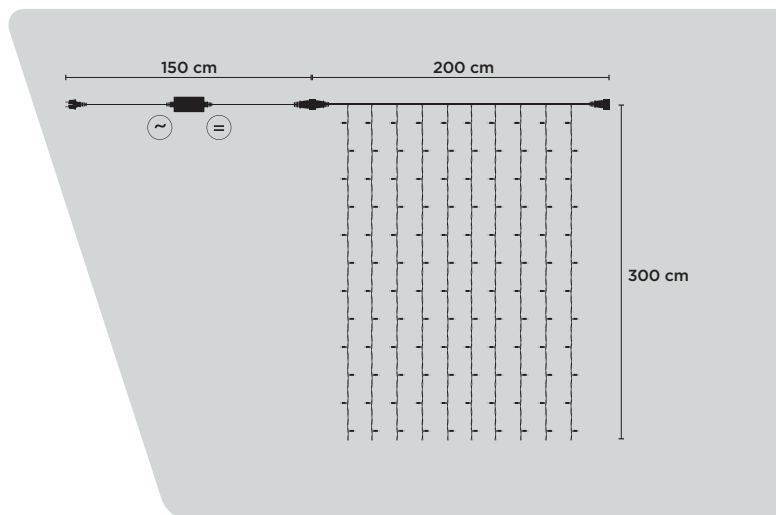

37232.02

- 200 x 300 cm
- 230V 23W
- 5,3 kg
- 600 warm white LED
- White cable
- 20
- max 10
- IP67