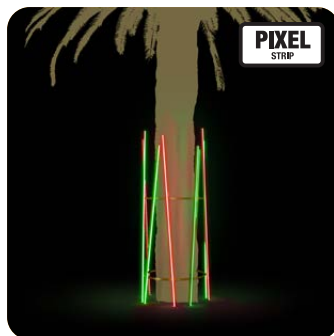

NOYA 190 NEW

STANDING

41158.00IC

- 90 x 70 x 70 cm
- 24V 190W
- 32,0 kg
- RGB Pixel Strip

41158.00IC

- 90 x 70 x 70 cm
- 24V 190W
- 32,0 kg
- RGB Pixel Strip

41158.00IC

- 90 x 70 x 70 cm
- 24V 190W
- 32,0 kg
- RGB Pixel Strip

Based on location, adding weight for stability or other fixing methods are necessary.