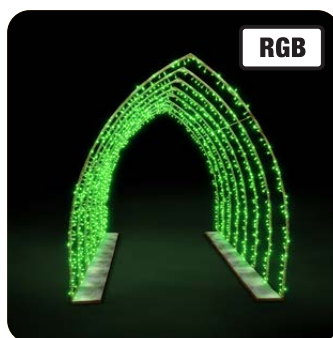

41155.22

-  380 x 455 x 455 cm
-  230V 285W
-  416,0 kg
-  Warm white LED
-  Golden plastic

MASAR 350 **NEW**

STANDING

41156.00SL

-  250 x 350 x 160 cm
-  66V 230W
-  85,0 kg
-  RGB Smartled

STANDING

41156.00