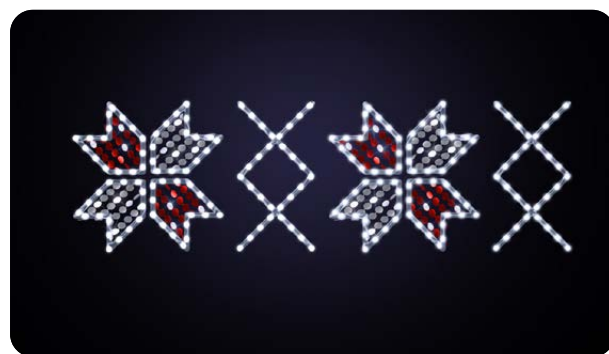

TOMMY 300

36451.01RS

- 95 x 300 cm
- 230V 65W
- 10,4 kg
- Cold white LED
- Silver and red glitter

36451.02G

- 95 x 300 cm
- 230V 65W
- 10,4 kg
- Warm white LED
- Golden glitter