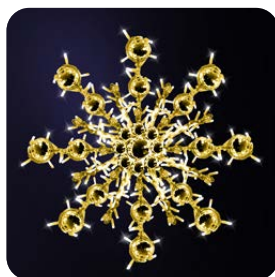

BEGA 60

39242.01S

- 60 x 60 cm
- 230V 4,6W
- 1,2 kg
- Cold white LED
- Silver baubles

39242.02G

- 60 x 60 cm
- 230V 4,6W
- 1,2 kg
- Warm white LED
- Golden baubles