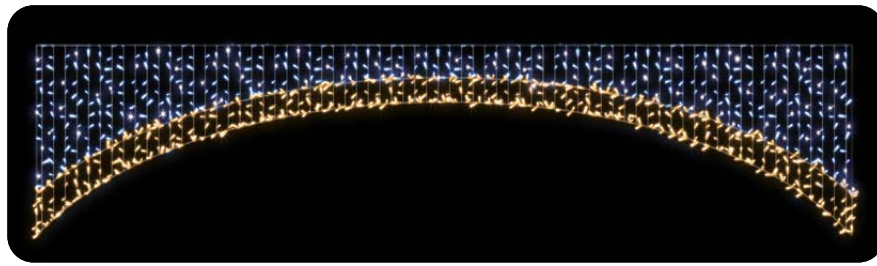

NORA 600

FOR WALL

FOR ROPE

36701.12

- 160 x 600 cm
- 230V 46W
- 19,7 kg
- Cold and warm white LED

36701.12F

- 160 x 600 cm
- 230V 46W
- 19,7 kg
- Cold and warm white LED
- Cold white FLASH