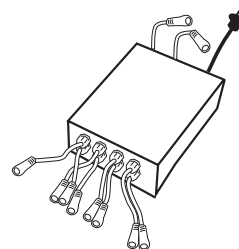

CONTROLLER BOX WITH SLAVE (8 OUTPUTS)

19025.08

- 37 x 25 x 11 cm
- 230V 5W
- 3,3 kg
- max 8 Smart Power Supplies
- IP65

Up to 255 Slave boxes.
Can be synchronised.