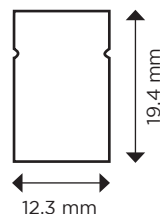

CHOOSE THE COLOR AND CONFIGURATION

28012.02

Warm white LED

28012.03

Blue LED

28012.04

Green LED

28012.05