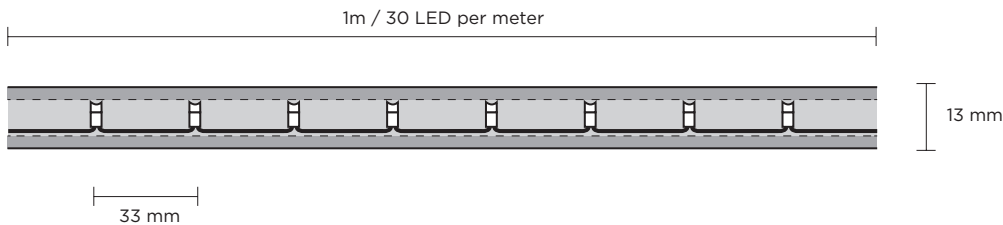

ROPELIGHT 230V

28405.02

- 230V 3,4W/m
- 8,0 kg (50 m)
- Warm white LED
- 50 m
- 100 cm
- 3,3 cm

CHOOSE THE COLOR AND CONFIGURATION

28405.01

- 230V 3,4W/m
- Cold white LED

28405.03

- 230V 3,4W/m
- Blue LED