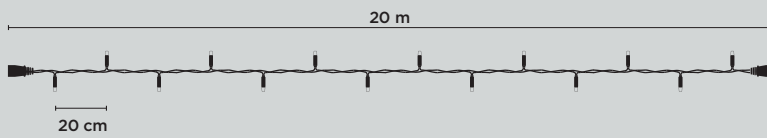

OUTDOOR STRINGLIGHTS 66V