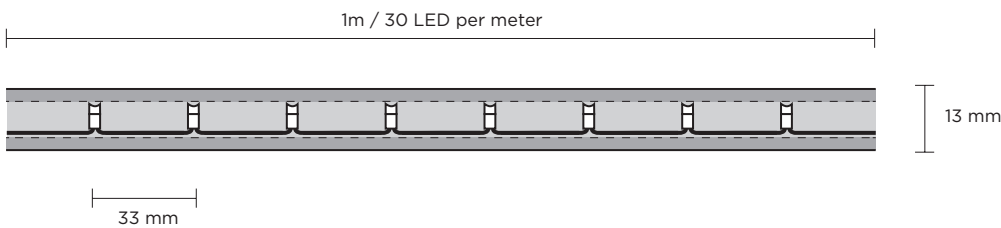

CHOOSE THE COLOR AND CONFIGURATION

28460.01

- 30V 0,9W/m
- Cold white LED

28460.03

- 30V 0,9W/m
- Blue LED

28460.04

- 30V 0,9W/m
- Green LED

28460.05

- 30V 0,9W/m
- Red LED

28460.06

- 30V 0,9W/m
- Yellow LED

ACCESSORIES

QUICK CONNECTOR with ropelight connection

28541.71   28541.02

- 30 cm
- 30 cm
- Black cable
- White cable

PVC CHANNEL for 13mm ropelight

28560.01

- 200 cm

END CAP for 13mm Ropelight

28580.01