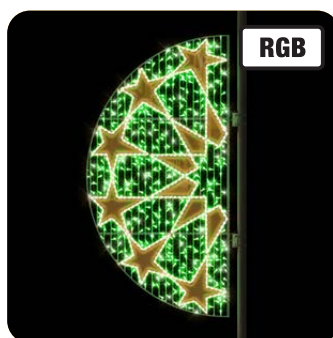

38493.02G

-  260 x 300 x 420 cm
-  230V 168W
-  70,0 kg
-  Warm white LED
-  Golden baubles

NAIJMA 200 NEW

FOR POLE

36551.20SLG

-  200 x 100 cm
-  66V 125W
-  12,0 kg
-  RGB Smartled
-  Warm white LED
-  Colden plastic