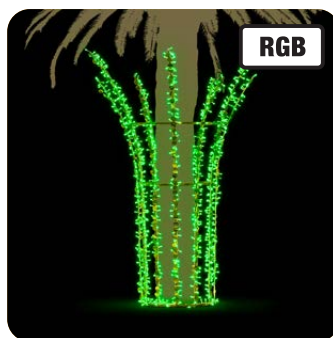

LAILA 250 NEW

STANDING

41002.00SL

- 260 x 157 x 157 cm
- 66V 120W
- 30,0 kg
- RGB Smartled

41002.00

- 260 x 157 x 157 cm
- 230V 92W
- 25,0 kg
- RGB LED

41002.02

- 260 x 157 x 157 cm
- 230V 46W
- 20,0 kg
- Cold white LED