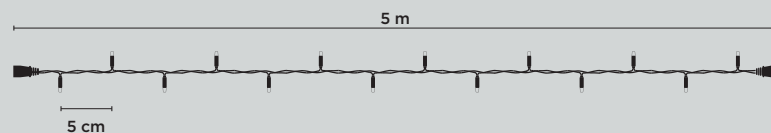

RGB DECOLIGHT 20 m, 120 LEDs

30V IP44

SECOND GENERATION

19337.00

- 20 m
- 30V 9,2W*
- 1,5 kg
- 120 RGB LED
- Black cable
- max 5
- IP44

OUTDOOR STRINGLIGHTS 30V

RGB DECOLIGHT 5 m, 100 LEDs

SECOND GENERATION

19312.00

- 5 m
- 30V 9,2W*
- 0,6 kg
- 100 RGB LED
- White cable
- max 6
- IP44

CONTROLLER with REMOTE for RGB LED

19008.71

- 30V max 138W
- 0,2 kg
- Black cable
- max 600 RGB LEDs
- IP44

19008.02

- 30V max 138W
- 0,2 kg
- White cable
- max 600 RGB LEDs
- IP44

* including power supply losses

See the additional information about power kit on page 279.