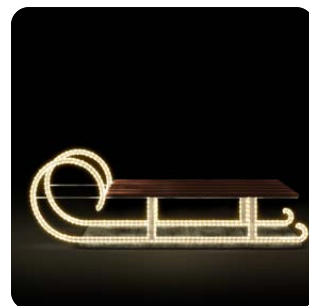

73988.22G-30V

-  150 x 230 x 110 cm
-  30V 59W
-  53,0 kg
-  Warm white LED
-  Warm white LED
-  Golden carpet

KIDDY 200 NEW

STANDING

73814.01-30V

-  65 x 200 x 60 cm
-  30V 16W
-  39,0 kg
-  Cold white LED