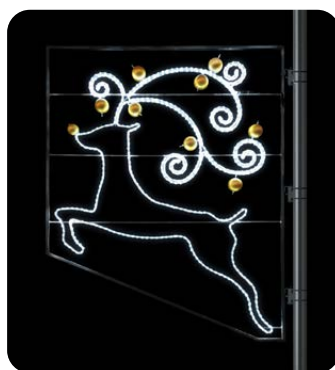

ELLY 200

FOR POLE

36440.01G

- 209 x 164 cm
- 230V 61W
- 9,3 kg
- Cold white LED
- Golden baubles