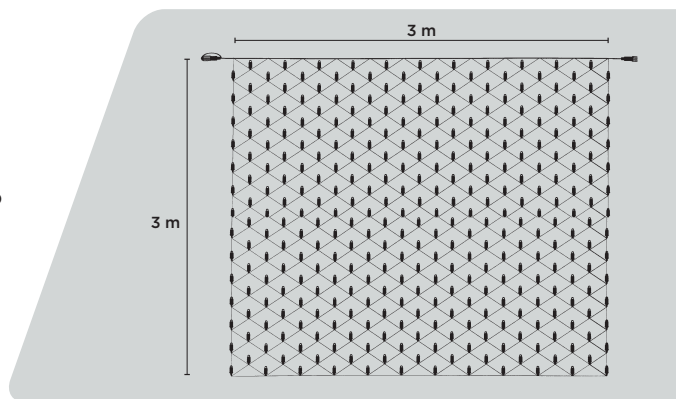

29662.02

- 300 x 300 cm
- 230V 9,2W
- 2,1 kg
- 192 warm white LED
- White cable
- max 10
- IP67

OUTDOOR NETLIGHTS 230V

CHOOSE THE COLOR & CONFIGURATION

29667.01

- 192 cold white LED
- Black cable

29667.02

- 192 warm white LED
- Black cable

29667.02F

- 162 warm white LED
- 30 cold white LED
- Black cable