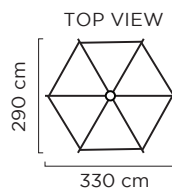

SASHA 800

80080.91

Steel pole
with steel sixleg

785 x 330 x 290 cm

144,5 kg