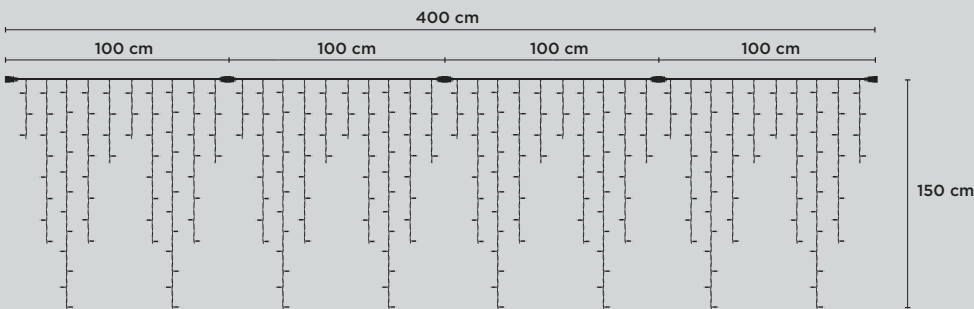

ICELIGHT 400 x 150 cm, 304 LEDs

230V IP67

37852.02

- 400 x 150 cm
- 230V 9,2W
- 2,4 kg
- 304 warm white LED
- White cable
- 40
- max 20
- IP67

37850.02

- 304 cold white LED

ACCESSORIES: POWER KIT FOR LED OUTDOOR LIGHTS

23006.71

- 230V max 480W
- 0,27 kg
- Black cable

23006.02

- 230V max 480W
- 0,27 kg
- White cable