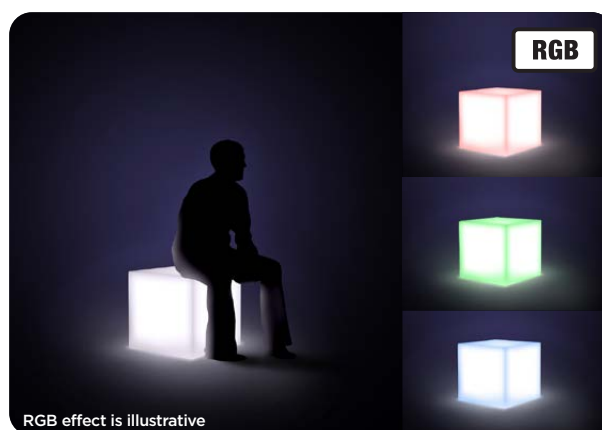

CUBE 60

RGB effect is illustrative

STANDING

97203.00

- 60 x 60 x 60 cm
- 230V 20W
- 21,0 kg
- RGB LED