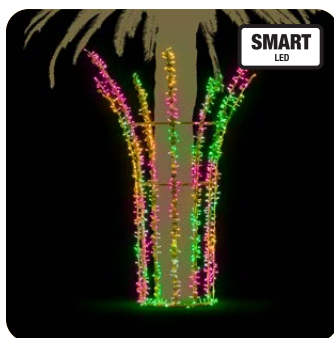

NAVAL 100 NEW

FOR ROPE

35035.02GR

-  100 x 100 x 100 cm
-  230V 110W
-  36,0 kg
-  Warm white LED
-  Red plastic

NAVAL 150 NEW

FOR ROPE

35036.02GR

-  150 x 150 x 150 cm
-  230V 247W
-  81,0 kg
-  Warm white LED
-  Red plastic

NOYA 190 NEW

STANDING

41158.00IC

-  90 x 70 x 70 cm
-  24V 190W
-  32,0 kg
-  RGB Pixel Strip

41158.00IC

-  90 x 70 x 70 cm
-  24V 190W
-  32,0 kg
-  RGB Pixel Strip

41158.00IC

-  90 x 70 x 70 cm
-  24V 190W
-  32,0 kg
-  RGB Pixel Strip

Based on location, adding weight for stability or other fixing methods are necessary.

LAILA 250 NEW

STANDING

41002.00SL

-  260 x 157 x 157 cm
-  66V 120W
-  30,0 kg
-  RGB Smartled

41002.00

-  260 x 157 x 157 cm
-  230V 92W
-  25,0 kg
-  RGB LED