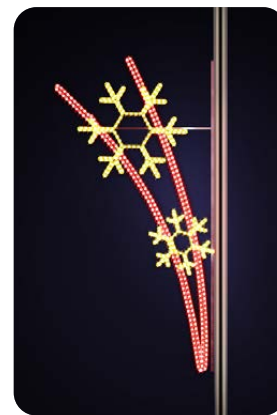

SALUTE 310

FOR POLE

36116.01

- 290 x 150 cm
- 230V 88W
- 11,8 kg
- Cold white LED

36116.52

- 290 x 150 cm
- 230V 88W
- 11,8 kg
- Warm white and red LED