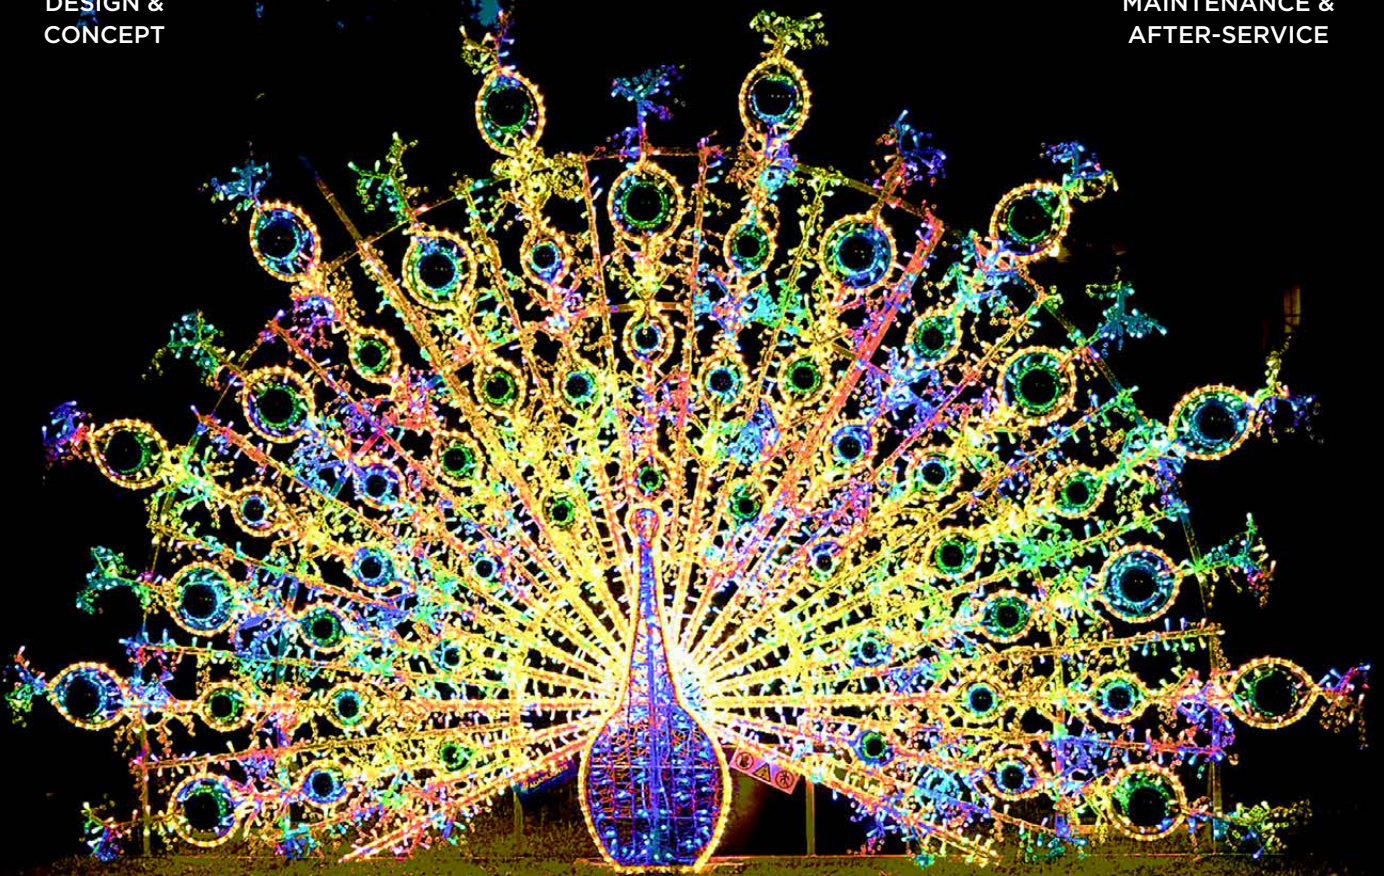

ADAMLIGHTS FULL SERVICE LIGHTING SOLUTIONS

DESIGN &
CONCEPT

PROJECT
MANAGEMENT

EFFICIENT
PRODUCTION

PROFESSIONAL
INSTALLATION

STORAGE
POSSIBILITY

MAINTENANCE &
AFTER-SERVICE

Adam Lights