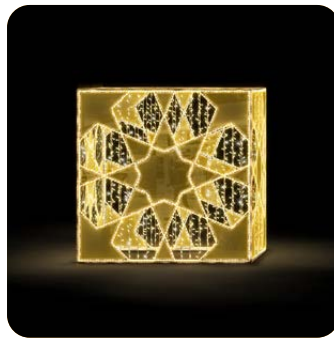

HIBA 200 NEW

STANDING

73639.22G

- 200 x 200 x 200 cm
- 230V 350W
- 150,0 kg
- Warm white LED
- Warm white LED
- Colden plastic

73640.22G

- 260 x 300 x 420 cm
- 230V 350W
- 150,0 kg
- Warm white LED
- Warm white LED
- Colden plastic

73641.22G

- 260 x 300 x 420 cm
- 230V 350W
- 150,0 kg
- Warm white LED
- Warm white LED
- Colden plastic