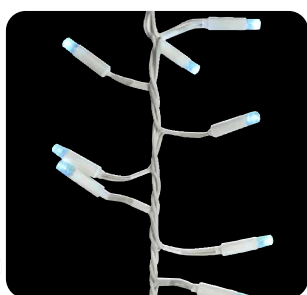

26762.01

- 12 m x 180 cm
- 36V 12W*
- 2,85 kg
- 6 x 64 cold white LED
- max 3 sets
- IP44