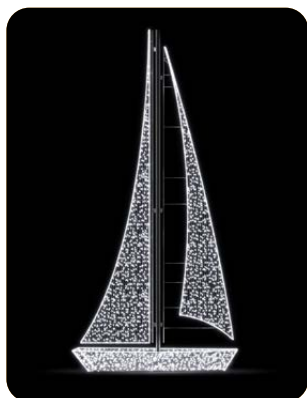

BRODY 825

STANDING

41147.11

- 825 x 400 x 75 cm
- 230V 320W
- 125 kg
- Cold white LED
- Cold white LED

41147.11-30V

- 30V 213W
- 126 kg

41147.22

- 825 x 400 x 75 cm
- 230V 320W
- 125 kg
- Warm white LED
- Warm white LED

41147.22-30V

- 30V 213W
- 126 kg