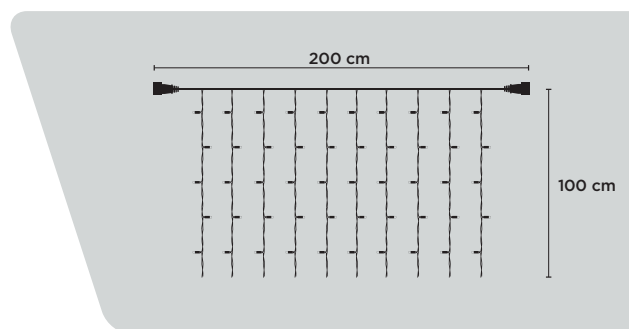

CHOOSE THE COLOR AND CONFIGURATION

37302.01

- 200 cold white LED
- White cable

37304.02

- 200 warm white LED
- Green cable

37302.02F

- 180 warm white LED
- 20 cold white LED
- White cable