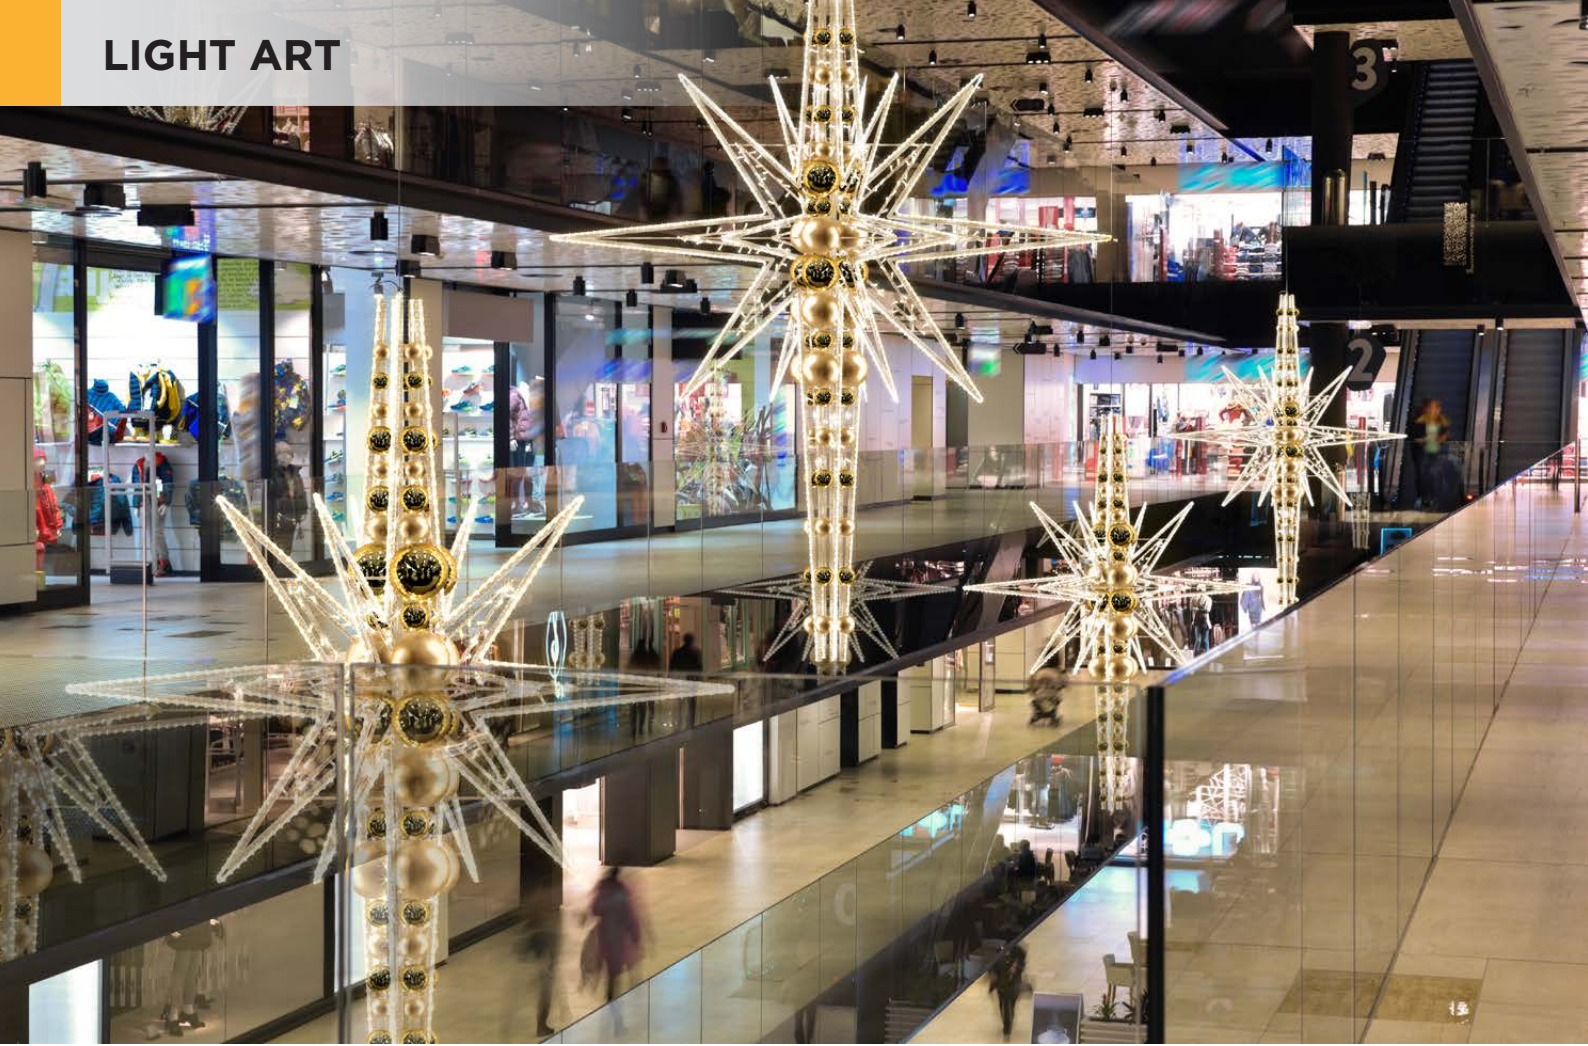

NORDY PLUS 300

FOR ROPE

47350.11G

- 300 x 225 x 225 cm
- 230V 142W
- 42,0 kg
- Cold white LED
- Cold white LED
- Golden baubles

47350.22G

- 300 x 225 x 225 cm
- 230V 142W
- 42,0 kg
- Warm white LED
- Warm white LED
- Golden baubles

NORDY PLUS 400

FOR ROPE

47351.11G

- 400 x 300 x 300 cm
- 230V 176W
- 51,5 kg
- Cold white LED
- Cold white LED
- Golden baubles

47351.22G

- 400 x 300 x 300 cm
- 230V 176W
- 51,5 kg
- Warm white LED
- Warm white LED
- Golden baubles