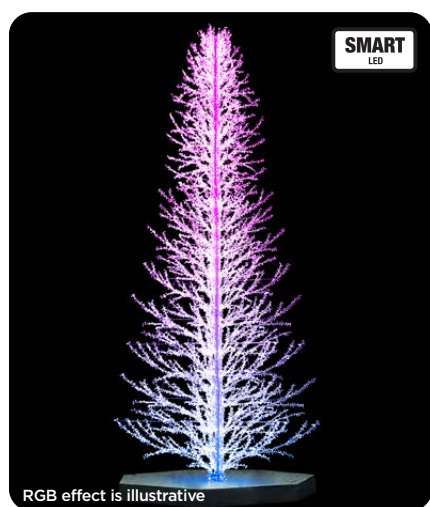

SASHA 1200

STANDING FOR POLE

36604.00SL

Size of the set with the pole: 1215 x 425 x 370 cm

Size of one branch: 1185 x 240 cm

Set contains 6 branches

66V 4817W

372,5 kg

RGB Smartled

3D decoration consisting of 2D elements