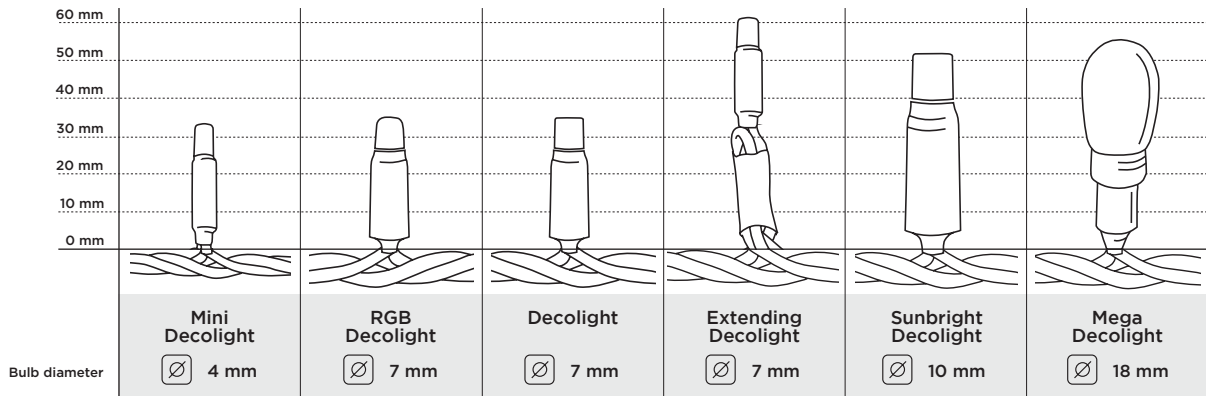

STRINGLIGHTS INDEX

			Outdoor		Indoor only
			230V	Low V	230V
			page	page	page
CLASSIC					
Decolight	5 m	100 LEDs	p 231	p 267	p 287
Decolight	10 m	100 LEDs	on order	on order	p 285
Decolight	20 m	120 LEDs	p 227	p 263	on order
Flashing Decolight	5 m	100 LEDs	p 231	p 267	p 287
Flashing Decolight	10 m	100 LEDs	on order	on order	p 285
Flashing Decolight	20 m	120 LEDs	p 228	p 264	on order
Full Flashing Decolight	20 m	80 LEDs	p 234	on order	on order
Sunbright Decolight	15 m	30 LEDs	p 233	on order	on order
Sunbright Decolight	20 m	120 LEDs	p 232	on order	on order
Sunbright Flashing Decolight	20 m	120 LEDs	p 232	on order	on order
Extending Decolight	20 m	120 LEDs	p 229	p 265	on order
Mega Decolight	10 m	20 LEDs	p 235	on order	on order
Flashing Mega Decolight	10 m	20 LEDs	p 235	on order	on order
Mini Decolight	5 m	50 LEDs	on order	in stock	on order
Flashing Mini Decolight	5 m	50 LEDs	on order	in stock	on order
DYNAMIC WHITE					
Decolight	5 m	100 LEDs	p 239	p 275	on order
Decolight	20 m	120 LEDs	p 239	p 275	on order
RGB					
Decolight	5 m	100 LEDs	p 237	p 273	on order
Decolight	20 m	120 LEDs	p 237	p 273	on order
SmartLED					
Decolight	5 m	100 LEDs	on order	p 269	on order
Decolight	5 m	60 LEDs	on order	p 269	on order
Decolight	20 m	100 LEDs	on order	p 269	on order

LED SPECIFICATIONS