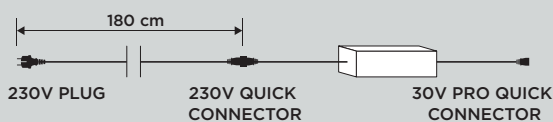

ACCESSORIES: TRANSFORMER FOR 30V PRODUCTS

12194.91

- 230V max 120W
- 0,8 kg
- Black cable
- IP67

12195.91

- 230V max 60W
- 0,53 kg
- Black cable
- IP67

12196.91

- 230V max 25W
- 0,45 kg
- Black cable
- IP67

* not including power supply losses