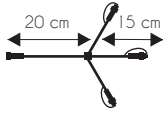

ACCESSORIES

DIVIDERS

IP67 connector IP67, 230V

58600.02
White cable

58600.71
Black cable

58610.02
White cable

58610.71
Black cable

30V connector IP44, 30V

58500.02
White cable

58500.71
Black cable

58510.02
White cable

58510.71
Black cable

SmartLED connector IP44, 66V

58400.02
White cable

58400.71
Black cable

58410.02
White cable

58410.71
Black cable