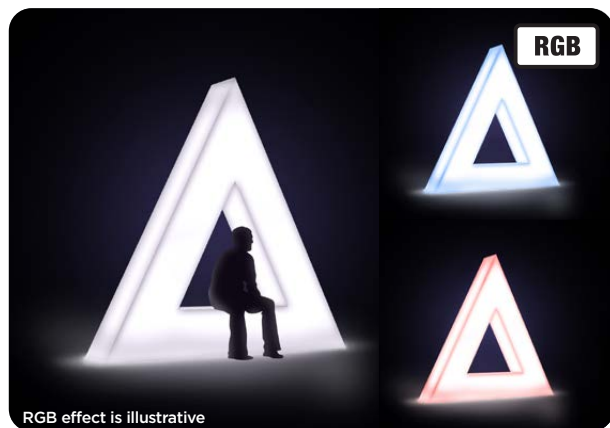

TRIANGLE 250

STANDING

97200.00

- 250 x 250 x 60 cm
- 230V 180W
- 83,0 kg
- RGB LED