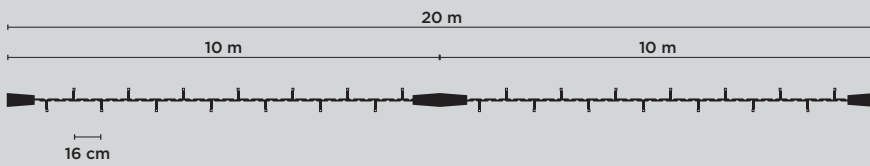

OUTDOOR STRINGLIGHTS 230V