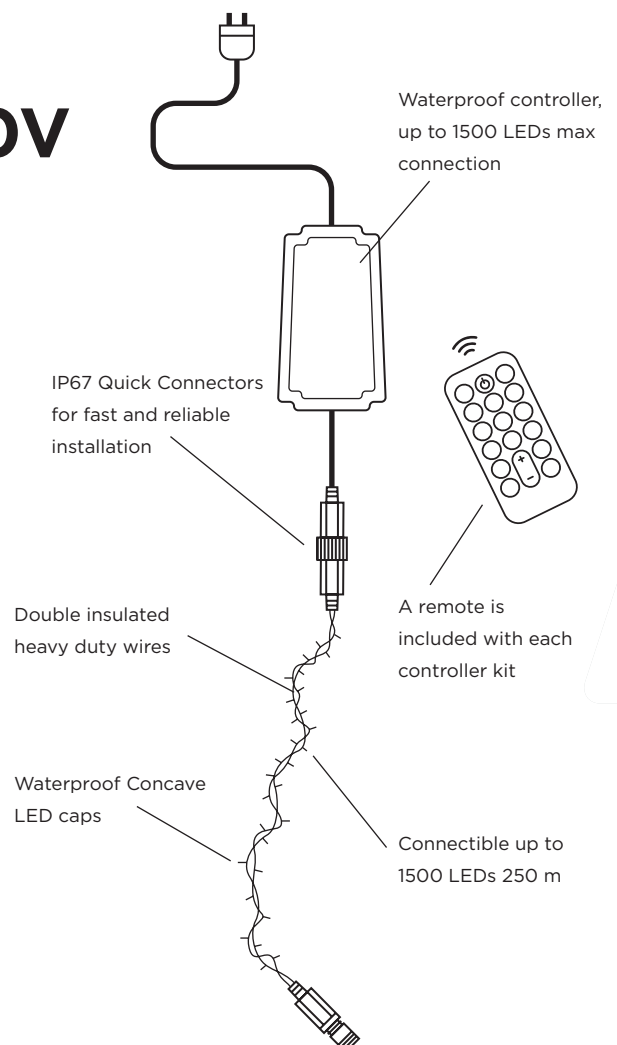

ADAMLIGHTS DYNAMIC WHITE 230V

DYNAMIC WHITE LED SOLUTION INTEGRATED WARM AND COLD WHITE, CONTROLLED BY A REMOTE

It is our pleasure to introduce a new LED Decolight to the product family: DYNAMIC WHITE LED DECOLIGHT. It is essentially a 230V rubber cable professional stringlight — the most essential material in many installations and products. What makes it special is the possibility to choose the color temperature of the string from a remote controller. Moreover, it is possible to have flashing effects and different color temperature changing effects.

ADVANTAGES

1. 1 Very simple to use
2. 2 Possibility to choose between warm or cold color temperature from the remote
3. 3 Possibility to cycle between different flashing effects from the remote
4. 4 Professional grade materials used
5. 5 Waterproof
6. 6 UV-proof
7. 7 Endures physical stress (double insulated cables)
8. 8 Long lasting LED chips
9. 9 Connectible, possible to connect max 1500 LED in one row