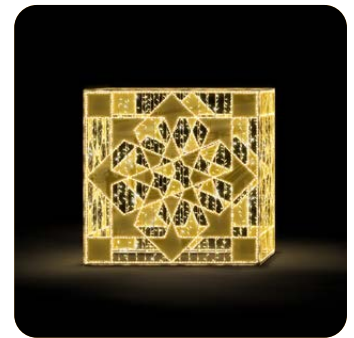

HIBA 200 NEW

STANDING

73639.22G

- 200 x 200 x 200 cm
- 230V 350W
- 150,0 kg
- Warm white LED
- Warm white LED
- Colden plastic

73640.22G

- 260 x 300 x 420 cm
- 230V 350W
- 150,0 kg
- Warm white LED
- Warm white LED
- Colden plastic

73641.22G

- 260 x 300 x 420 cm
- 230V 350W
- 150,0 kg
- Warm white LED
- Warm white LED
- Colden plastic