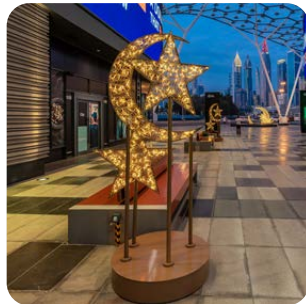

SPECIAL SELECTION

A VARIETY OF DESIGNS PICKED FOR YOU