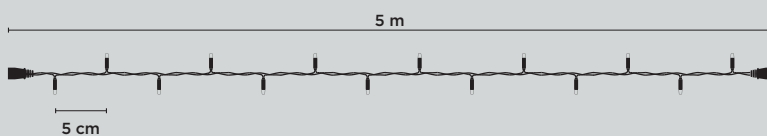

* not including power supply losses
See the additional information about power kit on page 271.