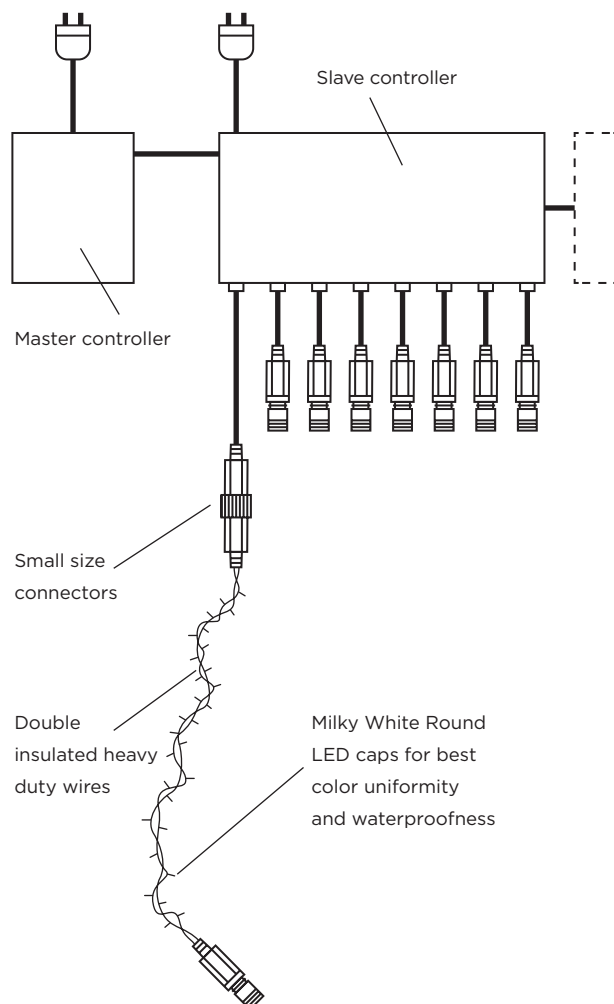

ADVANTAGES

1. 1 Possibility to program all colors and lighting shows - incl. video effects
2. 2 Longest possible continuous lines of pixel light in the world
3. 3 Up to 400 LEDs in one line and up to 800 000 LEDs in one project
4. 4 Scalable: realize small, medium and huge projects
5. 5 Professional grade materials used
6. 6 Waterproof
7. 7 UV-proof
8. 8 Endures physical stress (double insulated cables)
9. 9 Long lasting LED chips