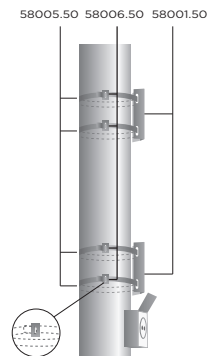

TOOL:
58009.50 Fixation tool

- ① Fix the hooks from 58001.50 to a motif

- ② Fix the bases of 58001.50 to a pole using metal strip 58005.50 and buckles 58006.50

- ③ Install the motif to a pole, secure all bolts and connect power cable to the power source.