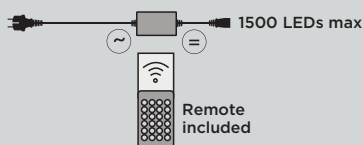

ACCESSORIES: CONTROLLER WITH REMOTE 230V

Advanced DMX controllers available upon request.

19000.71

- 230V max 270W
- 0,27 kg
- Black cable
- max 1500 LEDs

19000.02

- 230V max 270W
- 0,27 kg
- White cable
- max 1500 LEDs