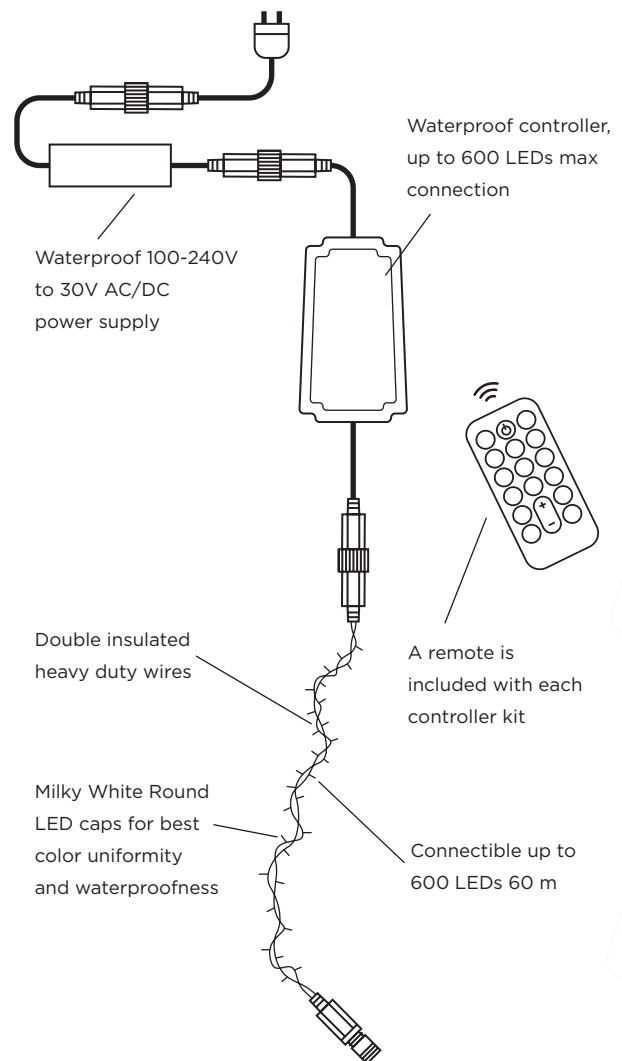

ADVANTAGES

1. 1 Very simple to use
2. 2 Possibility to choose between 7 colors from the remote
3. 3 Possibility to cycle between different flashing and color changing effects from the remote
4. 4 Professional grade materials used
5. 5 Waterproof
6. 6 UV-proof
7. 7 Endures physical stress (double insulated cables)
8. 8 Long lasting LED chips
9. 9 Connectible, possible to connect max 1500LED in one row