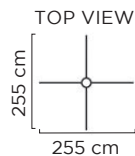

 210 x 130 x 130 cm

 9,1 kg

SASHA 300 / MILENA 300 / MILENA SIMPLE 300

80030.91

Aluminium pole
with steel crossleg

 300 x 205 x 205 cm

 27,0 kg

80033.91

Aluminium pole
with aluminium crossleg

 300 x 205 x 205 cm

 17,4 kg

SASHA 500 / MILENA 500

80050.91

Aluminium pole
with steel crossleg

 500 x 255 x 255 cm

 35,0 kg

80053.91

Aluminium pole
with aluminium crossleg

 500 x 255 x 255 cm

 23,6 kg

Milena Simple 200
Sasha 300 / Milena 300 / Milena Simple 300
Sasha 500 / Milena 500

SASHA 800

80080.91

Steel pole
with steel sixleg