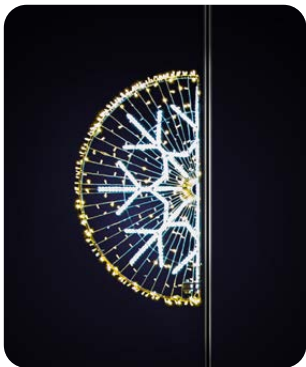

36408.01S

- 177 x 78 cm
- 230V 31W
- 4,5 kg
- Cold white LED
- Silver baubles

36408.02G

- 177 x 78 cm
- 230V 31W
- 4,5 kg
- Warm white LED
- Golden baubles

STREET DECORATIONS

OGRE 210

FOR POLE

36528.12