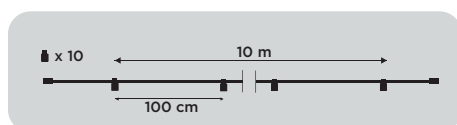

E27

22106.71

- 100 cm cap step
- 230V max 2000W
- 1,4 kg
- max 400
- IP67