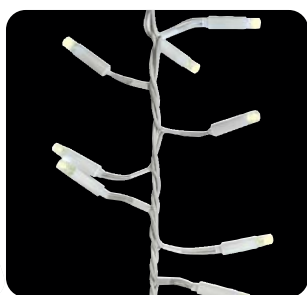

SHOOTING STAR CURTAINLIGHT

36V IP44

26762.02

- 12 m x 180 cm
- 36V 12W*
- 2,85 kg
- 6 x 64 warm white LED
- max 3 sets
- IP44