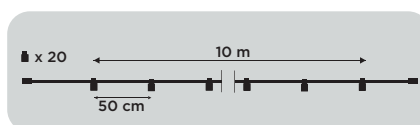

B22

22456.71

- 50 cm cap step
- 230V max 2000W
- 2,0 kg
- max 500
- IP67