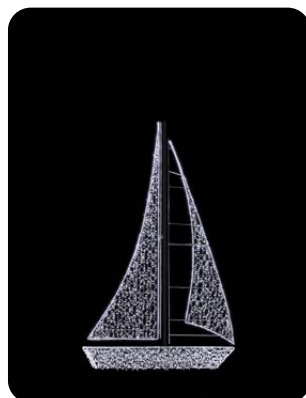

BRODY 600

STANDING

41117.11

- 600 x 400 x 75 cm
- 230V 265W
- 75 kg
- Cold white LED
- Cold white LED

41117.11-30V

- 30V 124W
- 76 kg

41117.22

- 600 x 400 x 75 cm
- 230V 265W
- 75 kg
- Warm white LED
- Warm white LED

41117.22-30V

- 30V 124W
- 76 kg

Based on location, adding weight for stability or other fixing methods are necessary.