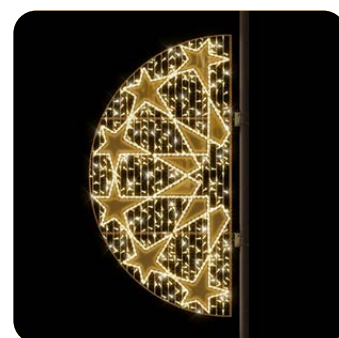

36551.22G

- 200 x 100 cm
- 230V 54W
- 7,0 kg
- Warm white LED
- Warm white LED
- Colden plastic