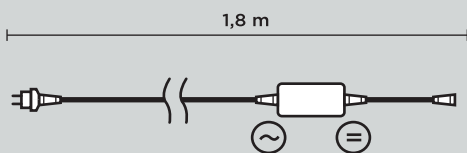

ACCESSORIES: POWER KIT FOR LED OUTDOOR LIGHTS

23006.71

- 230V max 480W
- 0,27 kg
- Black cable

23006.02

- 230V max 480W
- 0,27 kg
- White cable