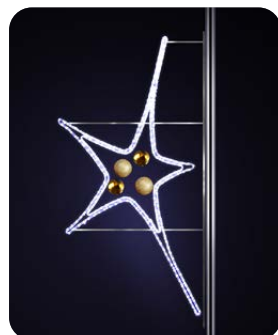

ARIES 170

FOR POLE

36043.01G

- 150 x 80 cm
- 230V 24W
- 3,2 kg
- Cold white LED
- Golden baubles

36043.02G

- 150 x 80 cm
- 230V 24W
- 3,2 kg
- Warm white LED
- Golden baubles