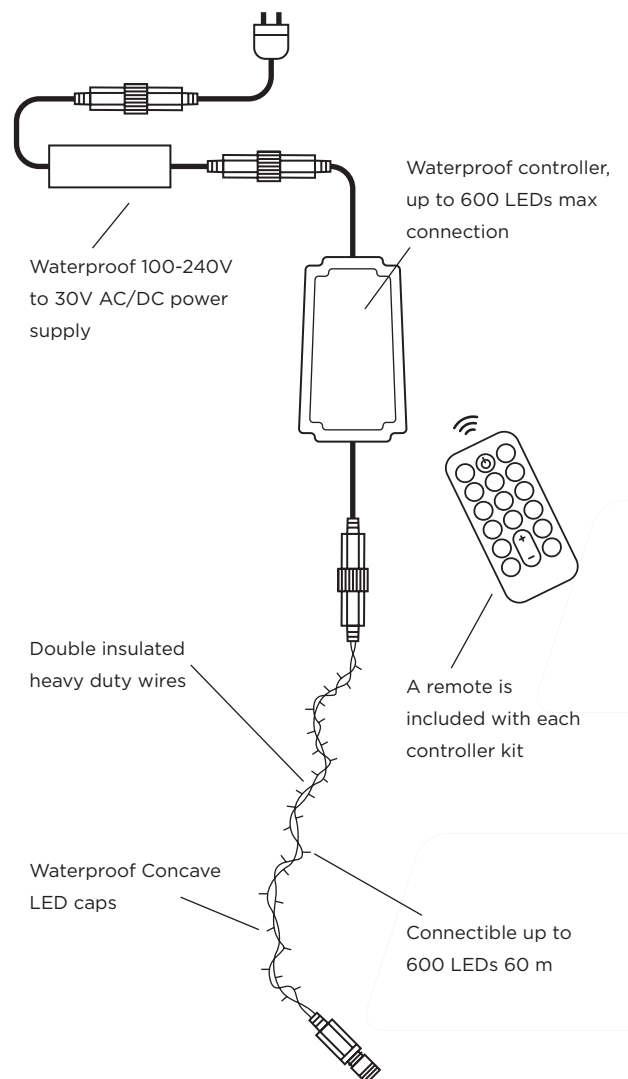

ADAMLIGHTS DYNAMIC WHITE 30V

DYNAMIC WHITE LED SOLUTION INTEGRATED
WARM AND COLD WHITE, CONTROLLED BY A REMOTE

It is our pleasure to introduce a new LED Decolight to the product family: DYNAMIC WHITE LED DECOLIGHT. It is essentially a 230V rubber cable professional stringlight the most essential material in many installations and products. What makes it special is the possibility to choose the color temperature of the string from a remote controller. Moreover, it is possible to have flashing effects and different color temperature changing effects.

ADVANTAGES

1. 1 Very simple to use
2. 2 Possibility to choose between warm or cold color temperature from the remote
3. 3 Possibility to cycle between different flashing effects from the remote
4. 4 Professional grade materials used
5. 5 Waterproof
6. 6 UV-proof
7. 7 Endures physical stress (double insulated cables)
8. 8 Long lasting LED chips
9. 9 Connectible, possible to connect max 1500 LED in one row