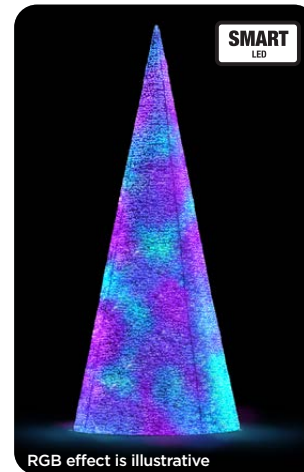

AMIRA 1500

STANDING

94315.00SLW

- 1500 x 600 x 600 cm
- 66V 7136W
- 1204 kg
- RGB Smartled
- White carpet

Based on location, adding weight for stability or other fixing methods are necessary.