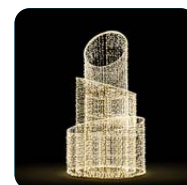

38039.22F-30V

- 30V 181W
- 183,0 kg
- Warm white LED
- Warm white LED
- Cold white FLASH

Based on location, adding weight for stability or other fixing methods are necessary.