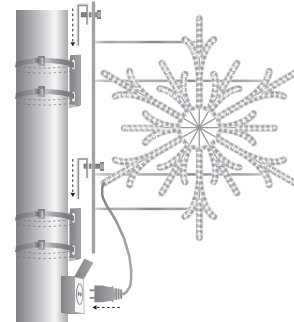

TOOL:
58009.50 Fixation tool

- ① Fix the hooks from 58001.50 to a motif

- ② Fix the bases of 58001.50 to a pole using metal strip 58005.50 and buckles 58006.50

- ③ Install the motif to a pole, secure all bolts and connect power cable to the power source.