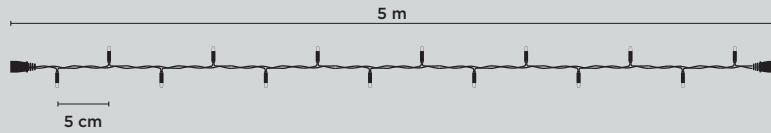

OUTDOOR STRINGLIGHTS 30V

CHOOSE THE COLOR AND CONFIGURATION

12102.01

- 100 cold white LED
- White cable

12102.01F

- 80 cold white LED
- 20 cold white LED
- White cable

12101.01

- 100 cold white LED
- Transparent cable

12102.02F

- 80 warm white LED
- 20 cold white LED
- White cable

12101.02

- 100 warm white LED
- Transparent cable

12102.03

- 100 blue LED
- White cable

12102.04

- 100 green LED
- White cable

12102.06

- 100 yellow LED
- White cable

12102.05

- 100 red LED
- White cable