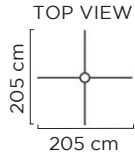

 210 x 130 x 130 cm

 9,1 kg

SASHA 300 / MILENA 300 / MILENA SIMPLE 300

80030.91

Aluminium pole
with steel crossleg

 300 x 205 x 205 cm

 27,0 kg

80033.91

Aluminium pole
with aluminium crossleg

 300 x 205 x 205 cm

 17,4 kg

SASHA 500 / MILENA 500

80050.91

Aluminium pole
with steel crossleg

 500 x 255 x 255 cm

 35,0 kg