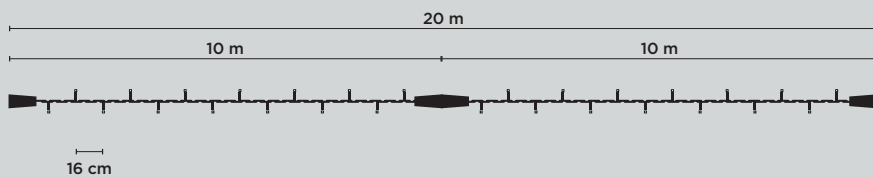

12127.01F

- 108 cold white LED
- 12 cold white LED
- Black cable

12122.01F

- 108 cold white LED
- 12 cold white LED
- White cable

12122.02F

- 108 warm white LED
- 12 cold white LED
- White cable

Power kit on next page.