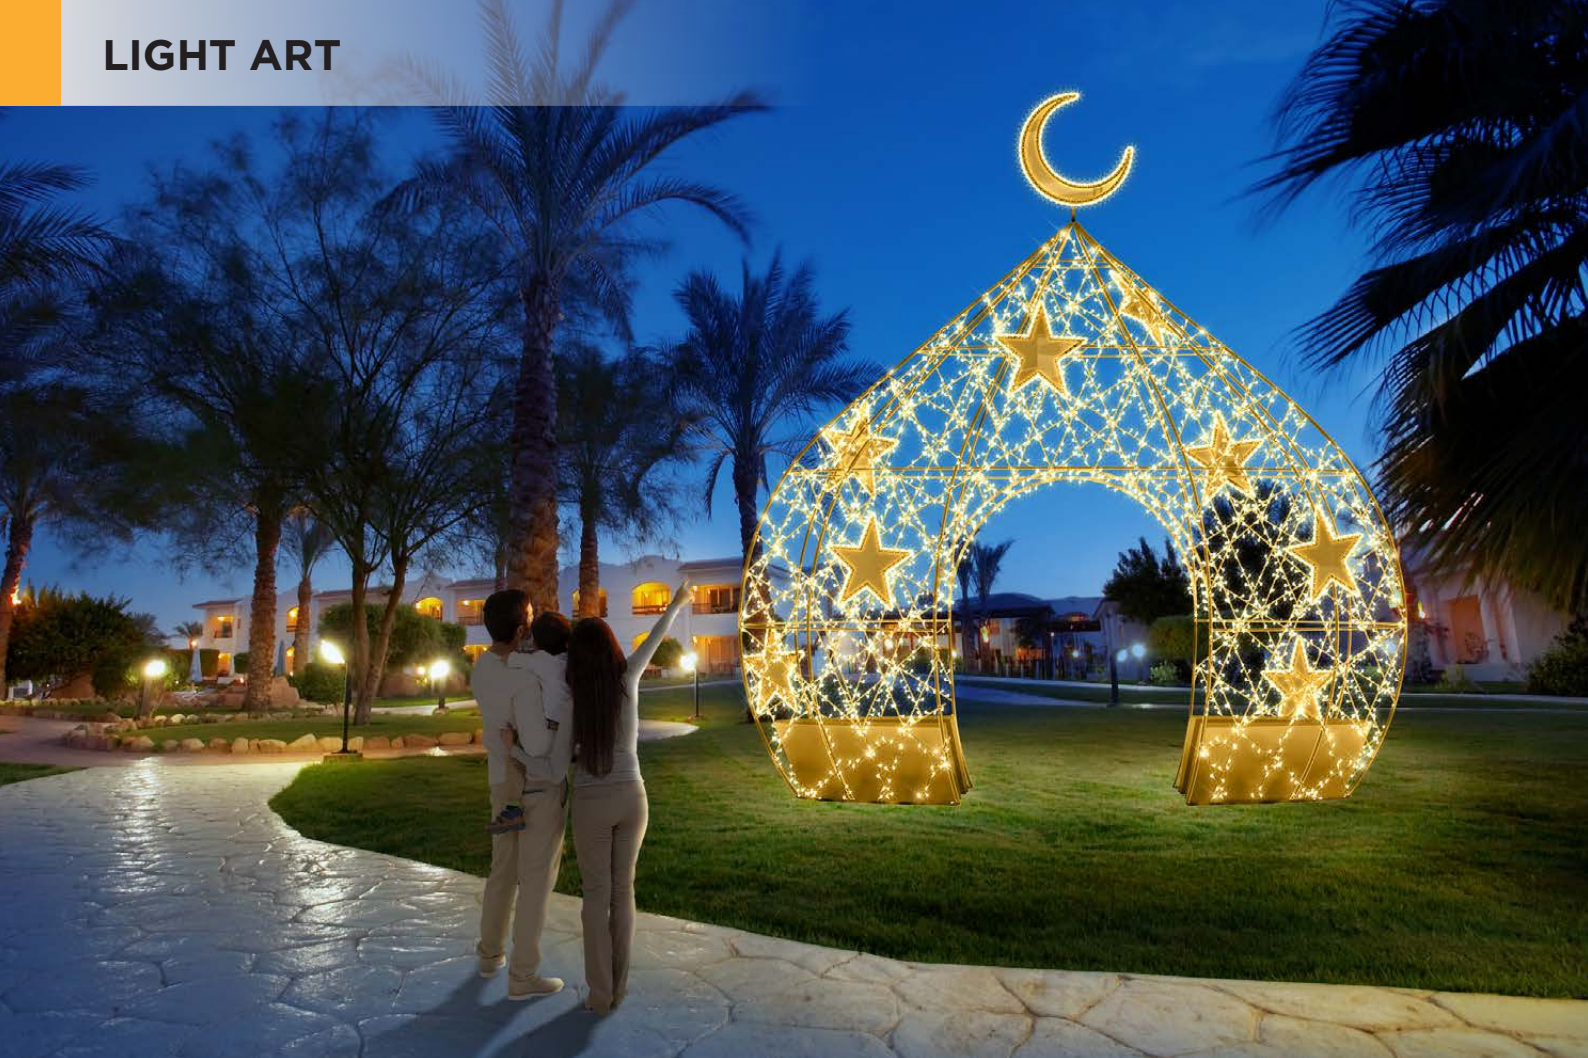

MANAR 500 NEW

STANDING

41153.22G

-  510 x 260 x 260 cm
-  230V 160W
-  210,0 kg
-  Warm white LED
-  Warm white LED

41154.22G

-  510 x 260 x 260 cm
-  230V 200W
-  240,0 kg
-  Warm white LED
-  Warm white LED