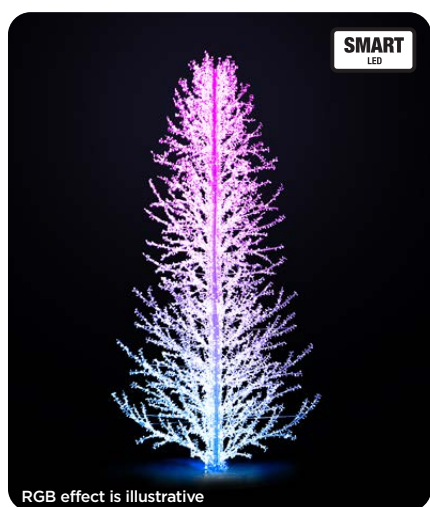

SASHA 800

STANDING FOR POLE

36485.00SL

Size of the set with the pole: 815 x290 x330 cm

Size of one branch: 785 x 156 cm

Set contains 6 branches

66V 2408W

219,5 kg

RGB Smartled

3D decoration consisting of 2D elements