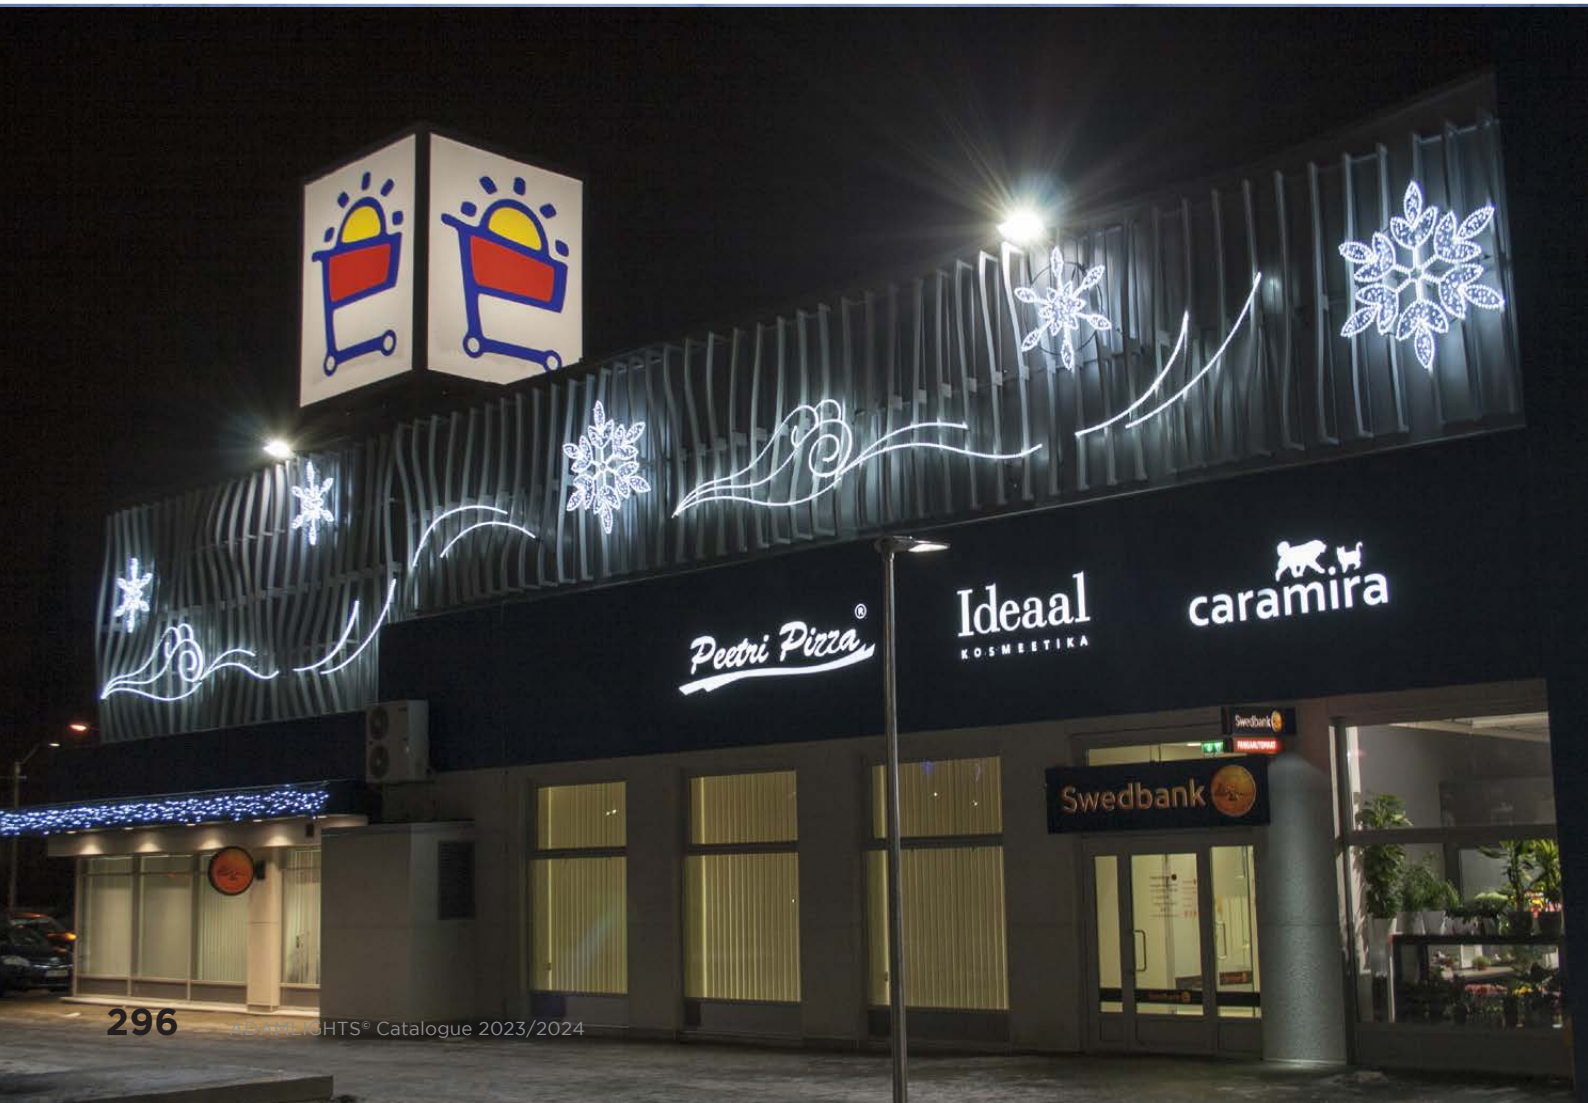

ROPELIGHT 30V