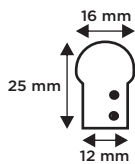

LED NEON FLEX MINI

28002.02

- 230V 6W/m
- 17 kg / 50 m
- SMD 2835 LED*
- 50 m
- 100 cm
- 0,83 cm, 120 LED/m