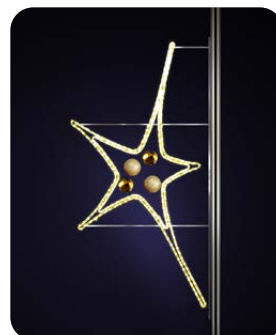

ARIES 170

FOR POLE

36043.01G

- 150 x 80 cm
- 230V 24W
- 3,2 kg
- Cold white LED
- Golden baubles

36043.02G

- 150 x 80 cm
- 230V 24W
- 3,2 kg
- Warm white LED
- Golden baubles