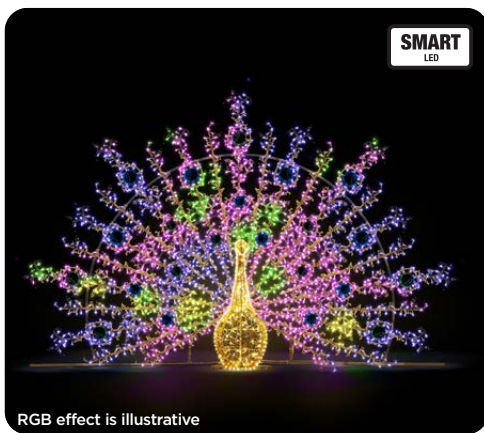

33003.05R

-  Red LED
-  Red PVC net

33003.02G

-  Warm white LED
-  Golden PVC net

PEACOCK 230 NEW

STANDING

73880.00SLBV

-  230 x 360 x 85 cm
-  66V 388W
-  60,0 kg
-  RGB Smartled
-  Green and blue baubles

PEACOCK 250

STANDING

73897.20SLBV

- 250 x 360 x 85 cm
- 66V 813W
- 101.0 kg
- Smartled RGB
- Warm white LED
- Blue and green baubles

73897.20BV-30V

- 250 x 360 x 85 cm
- 30V 354W
- 78,2kg
- RGB LED
- Warm white LED
- Blue and green baubles