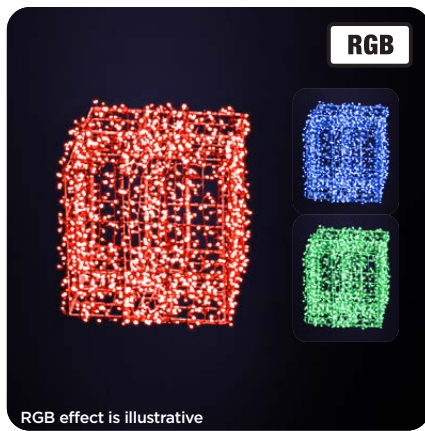

GIFT BOX 30

RGB effect is illustrative

FOR ROPE

73726.00

30 x 30 x 30 cm

230V 36W

2,9 kg

RGB LED

73726.02

230V 9,2W

2,8 kg

Warm white LED