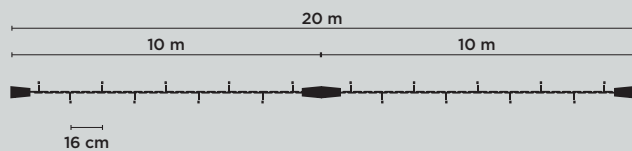

CHOOSE THE COLOR AND CONFIGURATION

23930.04

- 120 cold white LED
- Dark green cable

23932.04F

- 96 warm white LED
- 24 cold white LED
- Dark green cable

23930.04F

- 96 cold white LED
- 24 cold white LED
- Dark green cable