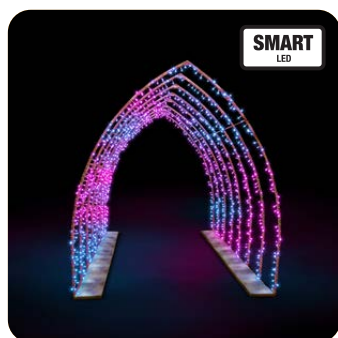

MANAR 500 NEW

STANDING

41153.22G

-  510 x 260 x 260 cm
-  230V 160W
-  210,0 kg
-  Warm white LED
-  Warm white LED

41154.22G

-  510 x 260 x 260 cm
-  230V 200W
-  240,0 kg
-  Warm white LED
-  Warm white LED

FAISHA 380 NEW

STANDING

41155.22G

-  470 x 455 x 455 cm
-  230V 300W
-  420,0 kg
-  Warm white LED
-  Warm white LED
-  Golden plastic

41155.00SL

-  380 x 455 x 455 cm
-  66V 1080W
-  450,0 kg
-  RGB Smartled

41155.22

-  380 x 455 x 455 cm
-  230V 285W
-  416,0 kg
-  Warm white LED
-  Golden plastic

MASAR 350 **NEW**

STANDING

41156.00SL

-  250 x 350 x 160 cm
-  66V 230W
-  85,0 kg
-  RGB Smartled

STANDING

41156.00