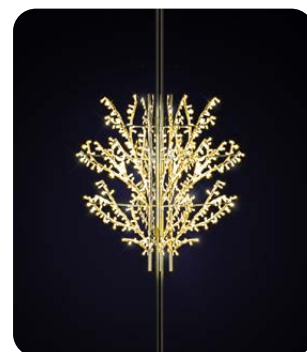

EDEN 125

FOR POLE

36307.01

125 x 125 x 125 cm
Size of one branch: 125 x 51 cm

Set contains 4 branches

230V 37W

12,7 kg

Cold white LED

36307.02

125 x 125 x 125 cm
Size of one branch: 125 x 51 cm

Set contains 4 branches

230V 37W

12,7 kg

Warm white LED

36307.01F

Cold white LED

Cold white FLASH

36307.02F

Warm white LED

Cold white FLASH

DANIEL 225 and EDEN 125 3D decorations are created from 2D elements.