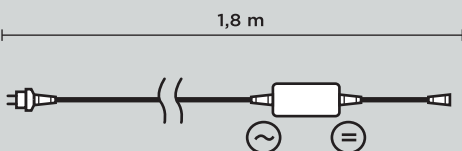

ACCESSORIES: POWER KIT FOR LED OUTDOOR LIGHTS

23006.71

- 230V max 480W
- 0,27 kg
- Black cable

23006.02

- 230V max 480W
- 0,27 kg
- White cable