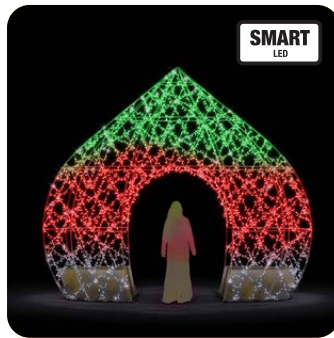

66V 264W

46,0 kg

RGB Smartled

41150.22

180 x 180 cm

230V 264W

46,0 kg

Warm white LED

256 x 256 cm

230V 528W

67,0 kg

Warm white LED

MANAR 350 NEW

STANDING

41152.22G

-  350 x 190 x 190 cm
-  230V 120W
-  170,0 kg
-  Warm white LED
-  Warm white LED

MANAR 500 NEW

STANDING

41153.22G

-  510 x 260 x 260 cm
-  230V 160W
-  210,0 kg
-  Warm white LED
-  Warm white LED

41154.22G

-  510 x 260 x 260 cm
-  230V 200W
-  240,0 kg
-  Warm white LED
-  Warm white LED

FAISHA 380 NEW

STANDING

41155.22G

-  470 x 455 x 455 cm
-  230V 300W
-  420,0 kg
-  Warm white LED
-  Warm white LED
-  Golden plastic

41155.00SL

-  380 x 455 x 455 cm
-  66V 1080W
-  450,0 kg
-  RGB Smartled