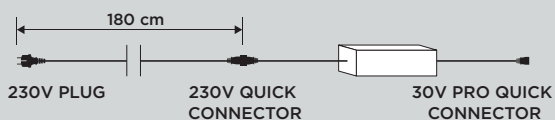

TRANSFORMER FOR 30V PRODUCTS

12194.91

- 230V max 120W
- 0,8 kg
- Black cable
- IP67

12195.91

- 230V max 60W
- 0,53 kg
- Black cable
- IP67

12196.91

- 230V max 25W
- 0,45 kg
- Black cable
- IP67

* not including power supply losses