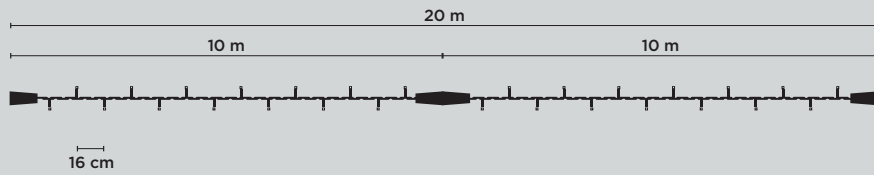

CHOOSE THE COLOR AND CONFIGURATION

23422.71

- 120 warm white LED
- Black cable

23420.02

- 120 cold white LED
- White cable

23420.71

- 120 cold white LED
- Black cable

23423.71

- 120 blue LED
- Black cable

23424.71

- 120 green LED
- Black cable

23425.71

- 120 red LED
- Black cable

23426.71

- 100 yellow LED
- Black cable

23429.71

- 100 multicolor LED
- Black cable