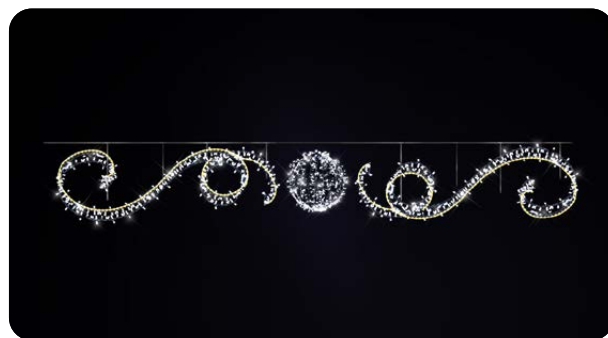

RIBBON 450

FOR ROPE

36662.12

70 x 450 x 50 cm

230V 93W

17,0 kg

Cold white LED

Warm white LED

36662.22

70 x 450 x 50 cm

230V 93W

17,0 kg

Warm white LED

Warm white LED