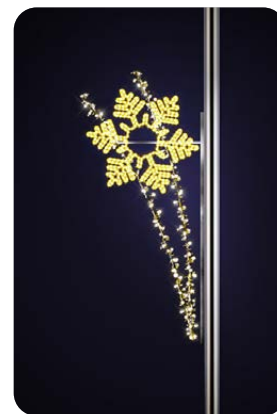

SALUTE 220

FOR POLE

36013.11

- 200 x 110 cm
- 230V 50W
- 7,4 kg
- Cold white LED
- Cold white LED

36013.22

- 200 x 110 cm
- 230V 50W
- 7,4 kg
- Warm white LED
- Warm white LED