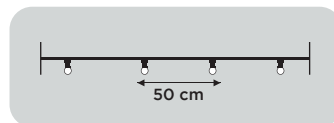

E27

22050.04

- 50 cm cap step
- 230V max 2000W
- 18,6 kg / 100 m
- max 200
- IP44

B22

22450.04

- 50 cm cap step
- 230V max 2000W
- 22,3 kg / 100 m
- max 200
- IP44

E27 / B22 COMPONENTS

E27 SOCKET

22327.71

- 230V max 40W
- 0,025 kg
- IP44

B22 SOCKET

22322.71

- 230V max 40W
- 0,044 kg
- IP44

ENDCAP WITH HOOK

22381.71

- 0,1 kg