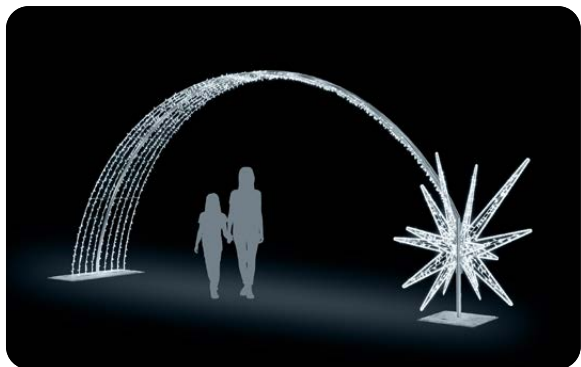

BOUNCE 645

STANDING

73800.11

310 x 760 x 140 cm

230V 193W

70,0 kg

Cold white LED

73800.11-30V

30V 93W

71,0 kg