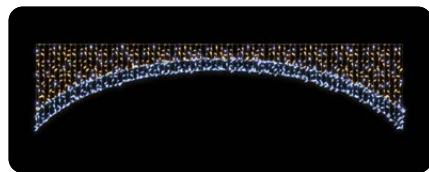

FOR WALL

FOR ROPE

36701.12

-  160 x 600 cm
-  230V 46W
-  19,7 kg
-  Cold and warm white LED

36701.12F

-  160 x 600 cm
-  230V 46W
-  19,7 kg
-  Cold and warm white LED
-  Cold white FLASH

36701.21

-  Warm and cold white LED