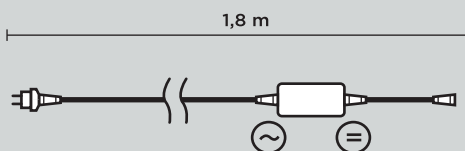

23006.71

- 230V max 480W
- 0,27 kg
- Black cable

23006.02

- 230V max 480W
- 0,27 kg
- White cable