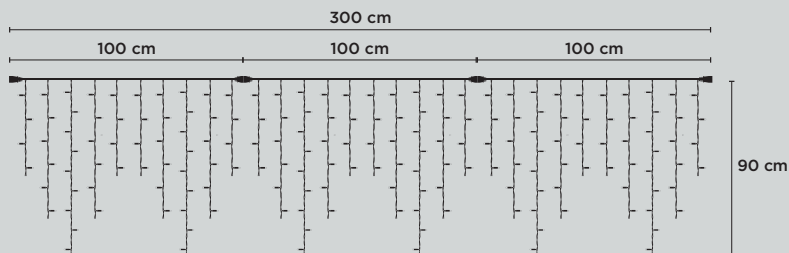

- 90 warm white LED
- 18 cold white LED
- White cable

OUTDOOR CURTAINLIGHTS 230V

ICELIGHT 300 x 90 cm, 174 LEDs

230V IP67

37882.02

-  300 x 90 cm
-  230V 6,9W
-  1,4 kg
-  174 warm white LED
-  White cable
-  30
-  max 25
-  IP67