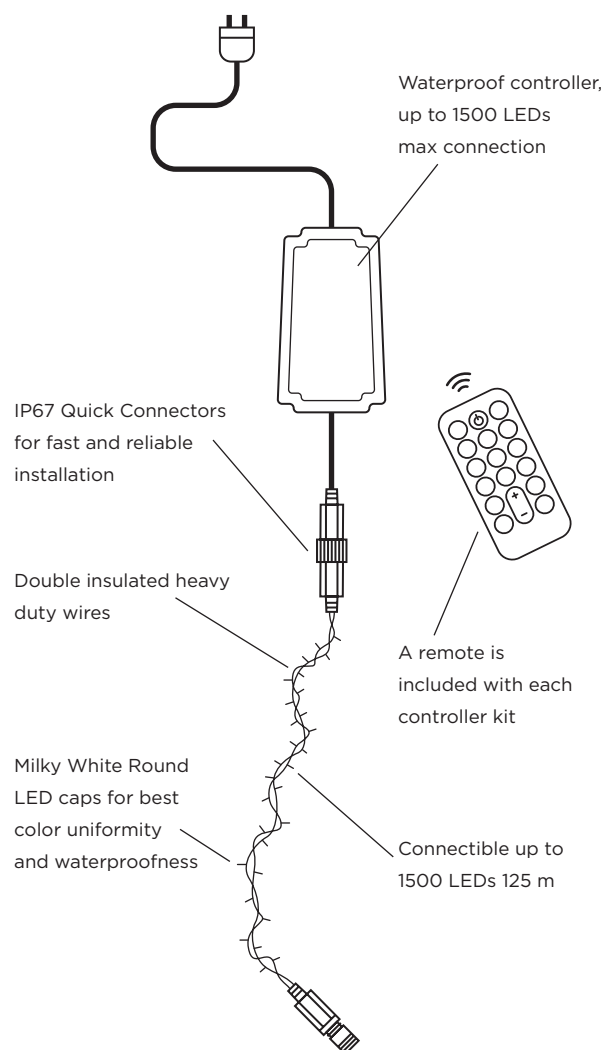

ADVANTAGES

1. 1 Very simple to use
2. 2 Possibility to choose between 7 colors from the remote
3. 3 Possibility to cycle between different flashing and color changing effects from the remote
4. 4 Professional grade materials used
5. 5 Waterproof
6. 6 UV-proof
7. 7 Endures physical stress (double insulated cables)
8. 8 Long lasting LED chips
9. 9 Connectible, possible to connect max 1500LED in one row