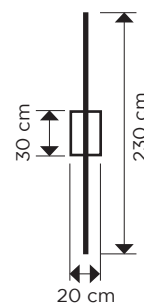

SKYLAR 230

FOR ROPE

36771.00IC

- 230 x 230 x 20 cm
- 24V 302W
- 19,2 kg
- RGB Pixel Strip