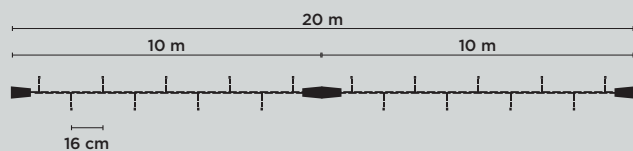

EXTENDING DECOLIGHT 20 m, 120 LEDs

30V IP44

12167.02

- 20 m
- 30V 2,4W*
- 1,5 kg
- 120 warm white LED
- Black cable
- max 3
- IP44

12167.01

- 120 cold white LED

ACCESSORIES: TRANSFORMER FOR 30V PRODUCTS

* not including power supply losses

12194.91

- 230V max 120W
- 0,8 kg
- Black cable
- IP67

12195.91

- 230V max 60W
- 0,53 kg
- Black cable
- IP67

12196.91

- 230V max 25W
- 0,45 kg
- Black cable
- IP67