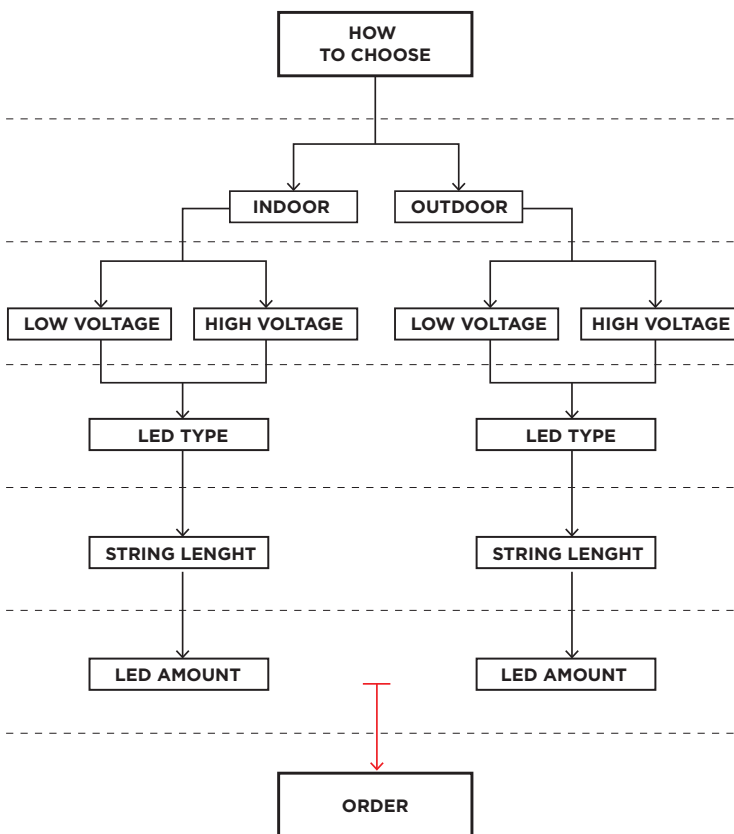

STEP-BY-STEP GUIDE HOW TO CHOOSE THE RIGHT PRODUCT

STEP 1

Choose the lighting solution according to your location – outdoor or indoor. Outdoor lights can be used indoors as well.

STEP 2

Pay attention to electrical requirements and possibilities – can you use high or low voltage products. This choice mostly applies outdoors.

STEP 3

Choose the desired LED type to make maximum use of products' technical possibilities.

STEP 4

Consider the different length of products and choose the optimal for your location.

STEP 5

Take note of the number of LEDs and total wattage – this affects the brightness.

STEP 6

Take a look of the product specifications and try to give as accurate information as possible to our sales manager to find out the best solution for you.

EXPLANATION OF ICONS

Dimensions	Max number of interconnections	Color of cable	Color of garland
Diameter	Number of strings	Color of ropelight	Color of glitter
Weight	Number and color of lamp	Plastic Christmas balls	IP level
Color of flash lamps	Length per segment	Pixel spacing	
Voltage and Wattage rating	Length of cable in roll	Number of pixels