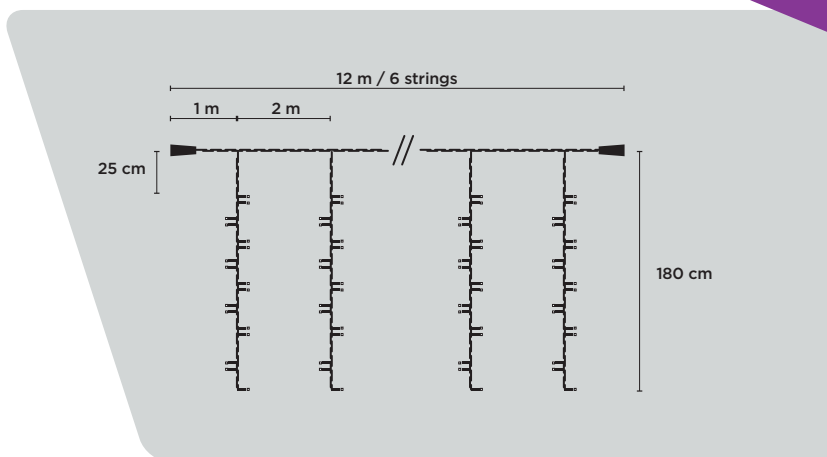

SHOOTING STAR CURTAINLIGHT

36V IP44

26762.02

- 12 m x 180 cm
- 36V 12W*
- 2,85 kg
- 6 x 64 warm white LED
- max 3 sets
- IP44

26762.01

- 12 m x 180 cm
- 36V 12W*
- 2,85 kg
- 6 x 64 cold white LED
- max 3 sets
- IP44

ACCESSORIES: TRANSFORMER

26700.02

- 180 cm
- 230/36V 36W
- 0,3 kg

* including power supply losses