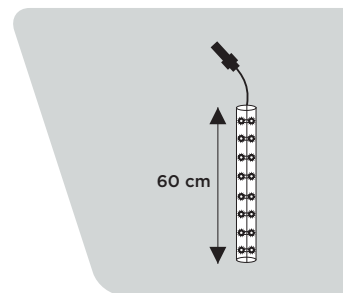

26632.01

- 100 cm Ø 30 cm
- 30V 2W*
- 0,15 kg
- 200 cold white LED
- IP44

26632.02

- warm white LED

26632.03

- blue LED

26632.05

- red LED