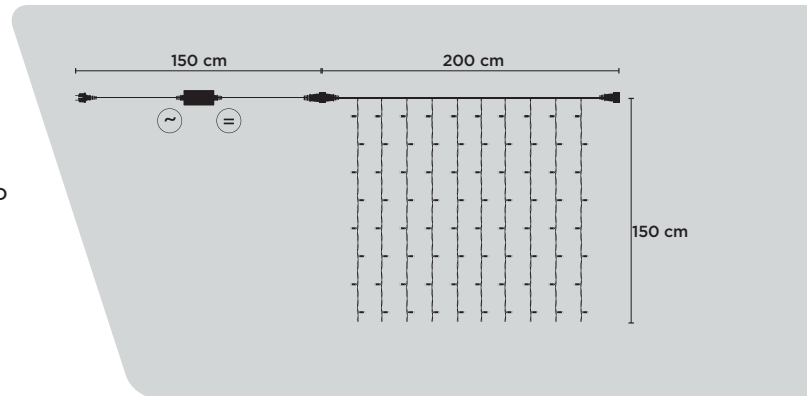

37212.02

- 200 x 150 cm
- 230V 23W
- 3,4 kg
- 300 warm white LED
- White cable
- 20
- max 10
- IP67