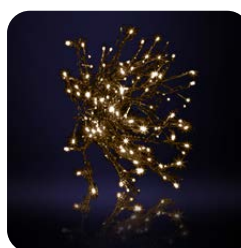

47177.02F-30V

- 150 Warm white LED
- Cold white LED

max 3 sets with 12201.71 (included)
max 11 sets with 12196.91
max 28 sets with 12195.91
max 56 sets with 12194.91