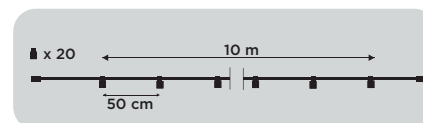

E27

22056.71

- 50 cm cap step
- 230V max 2000W
- 1,9 kg
- max 500
- IP67