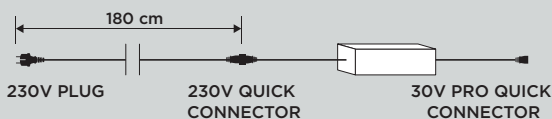

12127.05

- 120 red LED
- Black cable

12127.06

- 100 yellow LED
- Black cable

12127.09

- 120 Multicolor LED
- Black cable

ACCESSORIES: TRANSFORMER FOR 30V PRODUCTS

12194.91