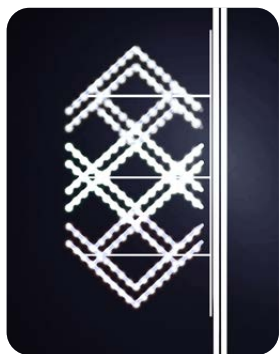

ETHNIC 175

FOR POLE

36975.01

- 182 x 84 cm
- 230V 54W
- 6,1 kg
- Cold white LED

36975.13

- 182 x 84 cm
- 230V 54W
- 6,1 kg
- Cold white and blue LED

36975.15

- 182 x 84 cm
- 230V 54W
- 6,1 kg
- Cold white and red LED

36975.00

- 182 x 84 cm
- 230V 54W
- 6,1 kg
- Yellow, green and red LED