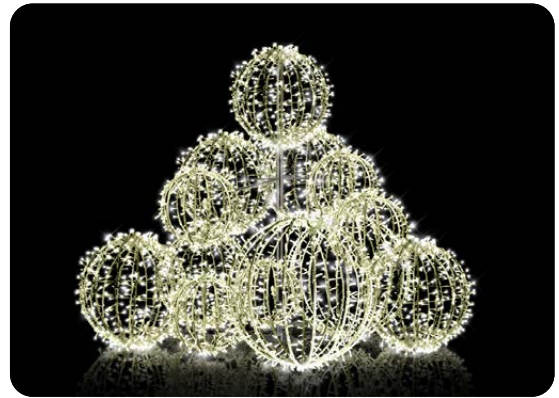

WERNER, TALI and HELEN decorations consist of 6 (six) 2D elements.
Based on location, adding weight for stability or other fixing methods are necessary.

VENUS PYRAMID 210

STANDING

47005.01

 210 x 285 x 285 cm