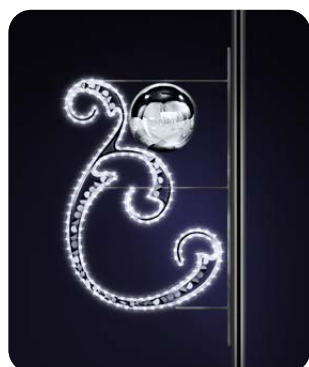

DOLCE 100

FOR POLE

36407.01S

- 107 x 75 cm
- 230V 24W
- 3,8 kg
- Cold white LED
- Silver bauble

36407.02G

- 107 x 75 cm
- 230V 24W
- 3,8 kg
- Warm white LED
- Golden bauble