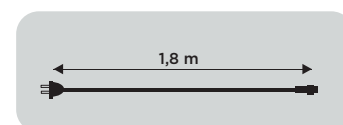

POWER KIT

25006.71

- 180 cm
- 230V max 1800W
- 0,15 kg
- IP67