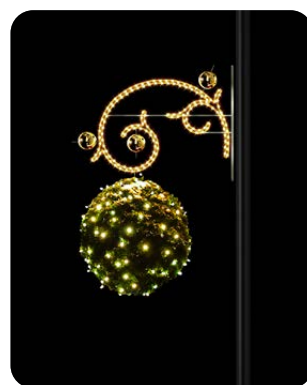

MARTA 125

FOR POLE

36854.11S

- 125 x 110 x 50 cm
- 230V 25W
- 9,3 kg
- Cold white LED
- Cold white LED
- Silver baubles
- Green carpet

36854.22G

- 125 x 110 x 50 cm
- 230V 25W
- 9,3 kg
- Warm white LED
- Warm white LED
- Golden baubles
- Green carpet