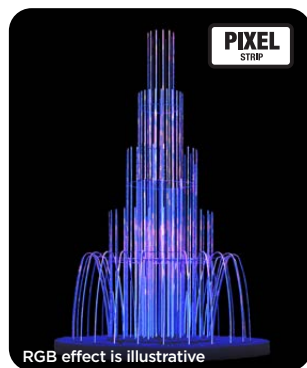

ELSA 1000 NEW

94380.10SLW

- 1000 x 400 x 400 cm
- 66V 3748W
- 584 kg
- RGB Smartled
- Cold white LED
- White carpet

SELENA 1100 NEW

94381.10SLWB

- 1100 x 400 x 400 cm
- 66V 4665W
- 761 kg
- RGB Smartled
- Cold white LED
- White carpet
- Blue plastic

STELLA 1100 NEW

94382.20SLWG

- 1100 x 400 x 400 cm
- 66V 3537W
- 612 kg
- RGB Smartled
- Warm white LED
- White carpet
- Golden plastic

Based on location, adding weight for stability or other fixing methods are necessary.

LIVERPOOL 590 / 260

WITH PIXEL STRIP

STANDING

38006.00IC

605 x 400 x 400 cm

Size without base:
590 x 340 x 340 cm

24V 2945W

324,0 kg