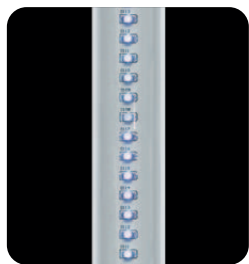

26632.01

- 100 cm Ø 30 cm
- 30V 2W*
- 0,15 kg
- 200 cold white LED
- IP44

26632.02

- warm white LED