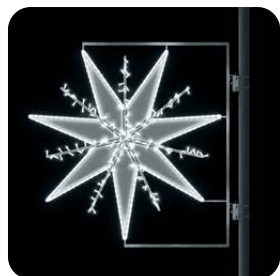

INGRID 120

FOR POLE

36783.11S

- 120 x 115 cm
- 230V 48W
- 6,2 kg
- Cold white LED
- Cold white LED
- Silver plastic

36783.22G

- 120 x 115 cm
- 230V 48W
- 6,2 kg
- Warm white LED
- Warm white LED
- Golden plastic

FOR WALL

FOR ROPE

36784.11S

- 110 x 110 cm
- 5,2 kg

36784.22G

- 110 x 110 cm
- 5,2 kg