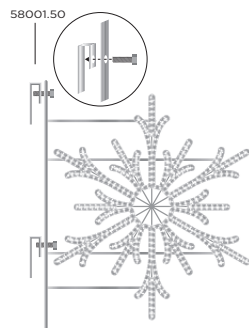

- ② Fix the bases of 58001.50 to a pole using metal strip 58005.50 and buckles 58006.50