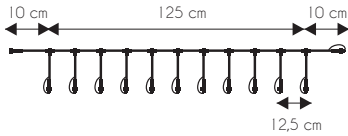

ACCESSORIES

MAIN CABLES

IP67 connector IP67, 230V

58601.02
White cable

58601.71
Black cable

58602.02
White cable

58602.71
Black cable

58618.02
White cable

58618.71
Black cable

30V connector IP44, 30V

58501.02
White cable

58501.71
Black cable

58502.02
White cable

58502.71
Black cable

58518.02
White cable

58518.71
Black cable

SmartLED connector IP44, 66V

58401.02
White cable

58401.71
Black cable

58402.02
White cable

58402.71
Black cable

58418.02
White cable

58418.71
Black cable