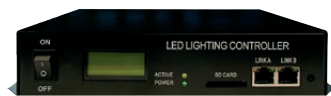

ACCESSORIES

DMX MASTER CONTROLLER

S29258.71

- 230V
- IP20

DMX SLAVE CONTROLLER

S29259.71

- 230V
- IP20

POWER SUPPLIES

S43070.02

- 16,3 x 4,3 x 3,2 cm
- 230/24V max 60W
- IP67

S43090.02

- 16,3 x 4,3 x 3,2 cm
- 230/24V max 100W
- IP67