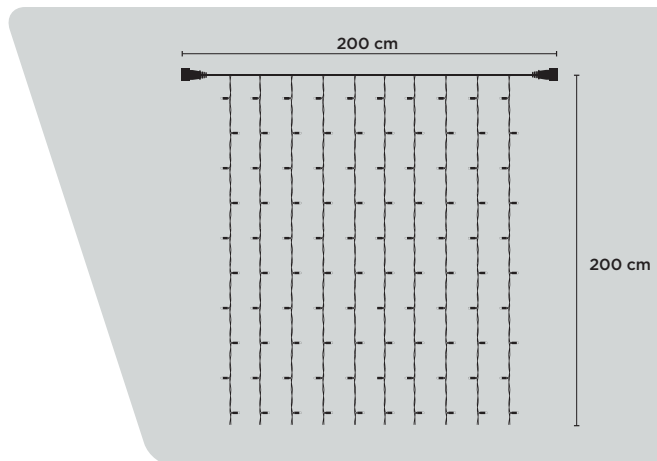

37304.02

- 200 warm white LED
- Green cable

37302.02F

- 180 warm white LED
- 20 cold white LED
- White cable

CURTAINLIGHT 200 x 200 cm, 400 LEDs

ICICLE STRUCTURE

37322.02

- 200 x 200 cm
- 230V 9,2W
- 3,2 kg
- 400 warm white LED
- White cable
- 20
- max 4
- IP67